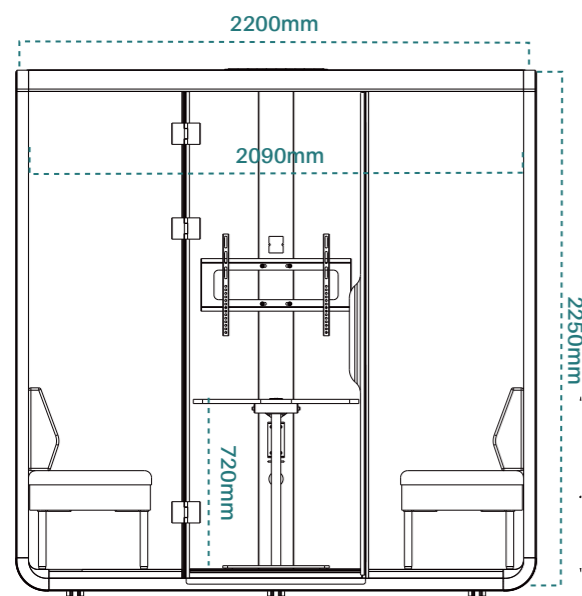

2 Person Standing

Feature And Options

- W1500*D1200*H2250
- Soundproof glass
- Inductive control LED light + status display light
- Interior wall face _PET finish
- Exterior wall face_ steel painted
- Built-in wall power outlet
- Standing table height 1050mm
- Barstool (color options)

- W2200*D2200*H2250
- Soundproof glass
- Inductive control LED light + status display light
- Interior wall face _PET finish
- Exterior wall face_ steel painted
- Built-in wall power outlet
- Standing table height 1050mm
- Barstool (color options)
- Integrated TV and support column, module optional

Material

Exterior wall face

Interior wall face

Multi-layer boards

Table

Barstool (standing posture)

CMF

Product Specifications_Neol

6 Person Sitting

Feature And Options

- Soundproof glass
- Inductive control LED light + status display light
- Interior wall face _PET finish
- Exterior wall face_ steel painted
- Built-in wall power outlet
- Rotatable table height for sitting posture 720mm
- Sofa (color options)
- Video modules options