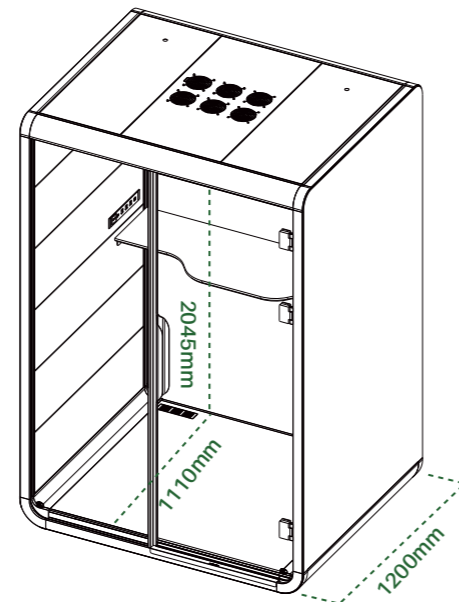

Study Room/Library area

Product Specifications_Nil

1 Person

Feature And Options

- W1100*D1000*H2250
- Soundproof glass
- Inductive control LED light + status display light
- Interior wall face _PET finish
- Exterior wall face_ steel painted, glass film (optional)
- Built-in wall power outlet (sitting posture/standing posture)
- Countertop power socket (lift style)
- Sitting table height 720mm
- Standing table height 1050mm
- Lifting table height 750-1050mm
- Seats (optional)

Material

Exterior wall face

Interior wall face

Table

Barstool (standing posture)

CMF

Sofa (Sitting posture)

Product Specifications_Nest

2 Person Standing

Feature And Options

- W1500*D1200*H2250
- Soundproof glass
- Inductive control LED light + status display light
- Interior wall face _PET finish
- Exterior wall face_ steel painted
- Built-in wall power outlet
- Standing table height 1050mm
- Barstool (color options)