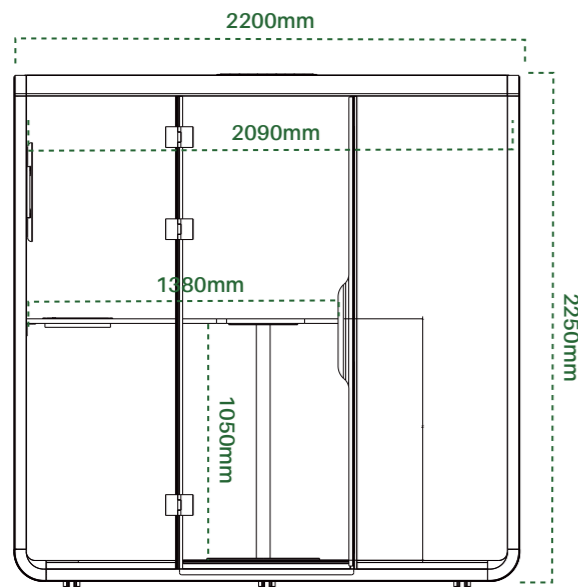

2 Person Standing

Feature And Options

- W1500*D1200*H2250
- Soundproof glass
- Inductive control LED light + status display light
- Interior wall face _PET finish
- Exterior wall face_ steel painted
- Built-in wall power outlet
- Standing table height 1050mm
- Barstool (color options)

Feature And Options

- W2200*D1400*H2250
- Soundproof glass
- Inductive control LED light + status display light
- Interior wall face _PET finish
- Exterior wall face_ steel painted, glass film (optional)
- Built-in wall power outlet
- Rotatable table height for sitting posture 720mm
- Sofa (color options)

Material

Exterior wall face

Interior wall face

Table

Sofa (Sitting posture)

Product Specifications_Neol

6 Person Standing

Feature And Options

- W2200*D2200*H2250
- Soundproof glass
- Inductive control LED light + status display light
- Interior wall face _PET finish
- Exterior wall face_ steel painted
- Built-in wall power outlet
- Standing table height 1050mm
- Barstool (color options)
- Integrated TV and support column, module optional