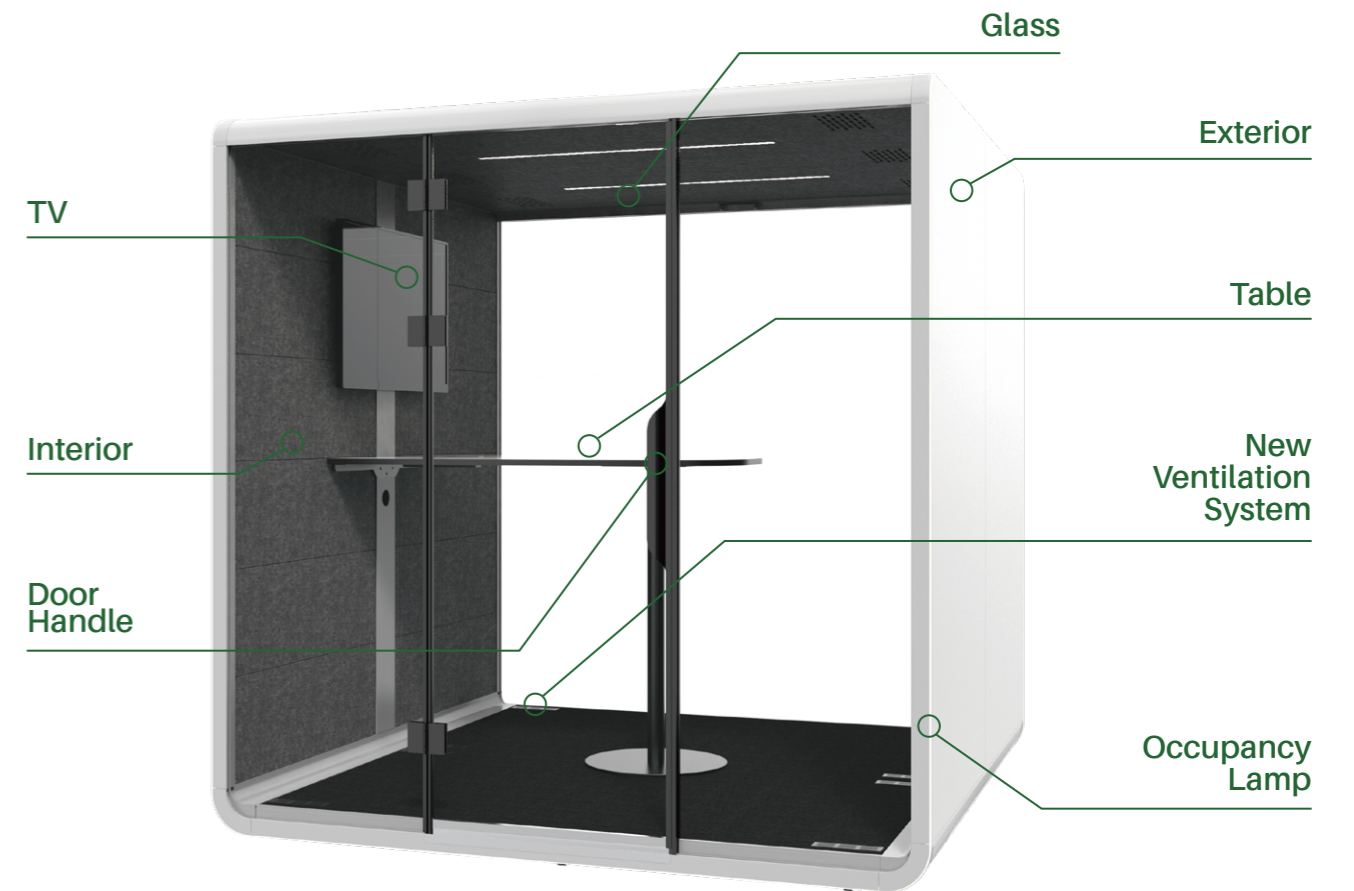

Feature And Options

- W2200*D1400*H2250
- Soundproof glass
- Inductive control LED light + status display light
- Interior wall face _PET finish
- Exterior wall face_ steel painted, glass film (optional)
- Built-in wall power outlet
- Rotatable table height for sitting posture 720mm
- Sofa (color options)

Material

Exterior wall face

Interior wall face

Table

Sofa (Sitting posture)

Product Specifications_Neol

6 Person Standing

Feature And Options

- W2200*D2200*H2250
- Soundproof glass
- Inductive control LED light + status display light
- Interior wall face _PET finish
- Exterior wall face_ steel painted
- Built-in wall power outlet
- Standing table height 1050mm
- Barstool (color options)
- Integrated TV and support column, module optional

6 Person Sitting

Feature And Options

- Soundproof glass
- Inductive control LED light + status display light
- Interior wall face _PET finish
- Exterior wall face_ steel painted
- Built-in wall power outlet
- Rotatable table height for sitting posture 720mm
- Sofa (color options)
- Video modules options