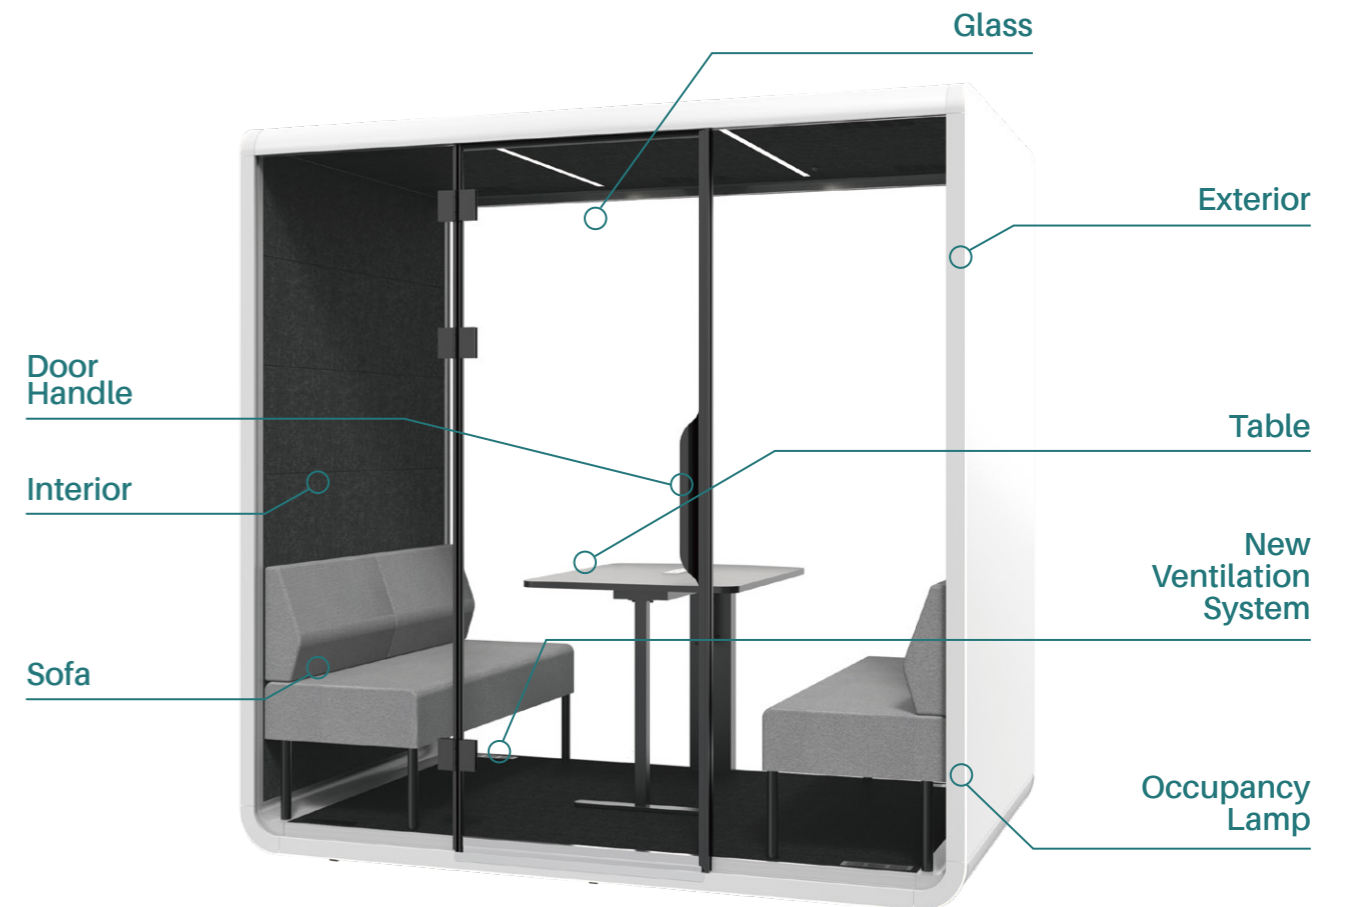

2 Person Standing

Feature And Options

W1500*D1200*H2250

- Soundproof glass
- Inductive control LED light + status display light
- Interior wall face _PET finish
- Exterior wall face_ steel painted
- Built-in wall power outlet
- Sitting table height 720mm
- Sofa (color options)

Material

Exterior wall face

Interior wall face

Table

Sofa (Sitting posture)

CMF

Product Specifications_Node

4 Person Sitting

Feature And Options

- W2200*D1400*H2250
- Soundproof glass
- Inductive control LED light + status display light
- Interior wall face _PET finish
- Exterior wall face_ steel painted, glass film (optional)
- Built-in wall power outlet
- Rotatable table height for sitting posture 720mm
- Sofa (color options)

Material

Exterior wall face

Interior wall face

Table

Sofa (Sitting posture)

Product Specifications_Neol

6 Person Standing

Feature And Options