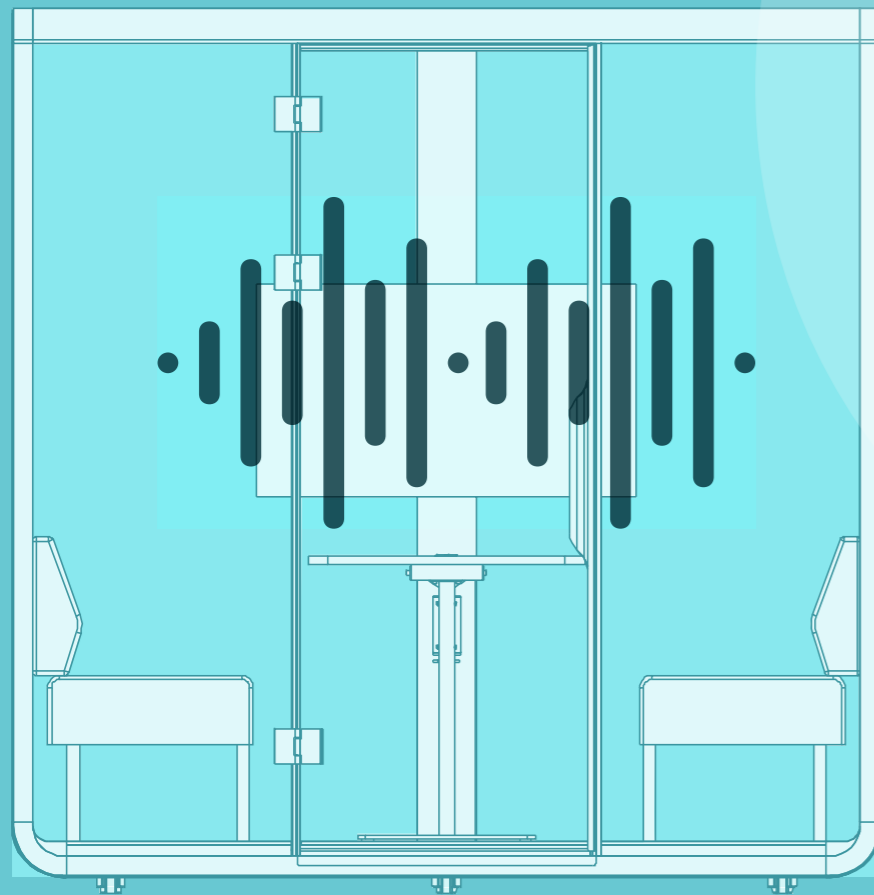

16

Related
Case

30

Acoustic proofing supports transition between collaboration and personal focus

Tongji University reported that STI (Speech Transmission Index) is a physical quantity with respect to speech intelligibility. A quiet environment is of crucial importance for good speech intelligibility. **Noise, such as irrelevant speech, is best reduced by distancing oneself from the sound source or by using a "sound absorber".**