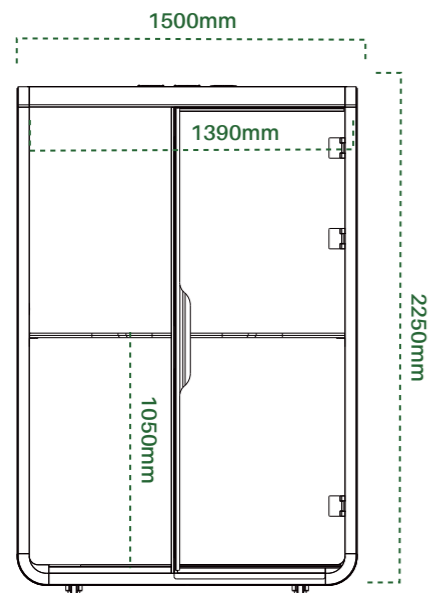

Study Room/Library area

Product Specifications_Nil

1 Person

Feature And Options

- W1100*D1000*H2250
- Soundproof glass
- Inductive control LED light + status display light
- Interior wall face _PET finish
- Exterior wall face_ steel painted, glass film (optional)
- Built-in wall power outlet (sitting posture/standing posture)
- Countertop power socket (lift style)
- Sitting table height 720mm
- Standing table height 1050mm
- Lifting table height 750-1050mm
- Seats (optional)

Material

Exterior wall face

Interior wall face

Table

Barstool (standing posture)

CMF

Sofa (Sitting posture)

Product Specifications_Nest

2 Person Standing

Feature And Options

- W1500*D1200*H2250
- Soundproof glass
- Inductive control LED light + status display light
- Interior wall face _PET finish
- Exterior wall face_ steel painted
- Built-in wall power outlet
- Standing table height 1050mm
- Barstool (color options)

2 Person Standing

Feature And Options

W1500*D1200*H2250

- Soundproof glass
- Inductive control LED light + status display light
- Interior wall face _PET finish
- Exterior wall face_ steel painted
- Built-in wall power outlet
- Sitting table height 720mm
- Sofa (color options)