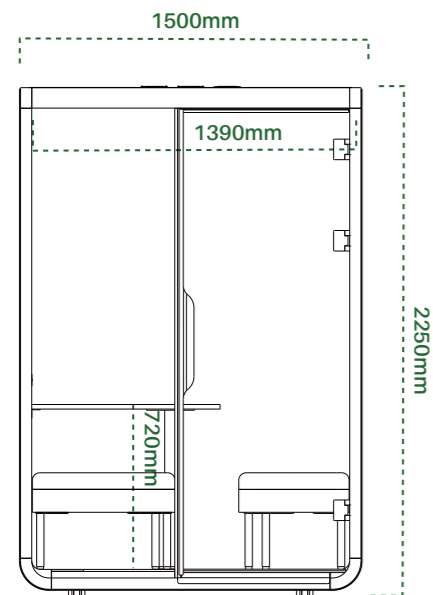

Study Room/Library area

Product Specifications_Nil

1 Person

Feature And Options

- W1100*D1000*H2250
- Soundproof glass
- Inductive control LED light + status display light
- Interior wall face _PET finish
- Exterior wall face_ steel painted, glass film (optional)
- Built-in wall power outlet (sitting posture/standing posture)
- Countertop power socket (lift style)
- Sitting table height 720mm
- Standing table height 1050mm
- Lifting table height 750-1050mm
- Seats (optional)

2 Person Standing

Feature And Options

- W1500*D1200*H2250
- Soundproof glass
- Inductive control LED light + status display light
- Interior wall face _PET finish
- Exterior wall face_ steel painted
- Built-in wall power outlet
- Standing table height 1050mm
- Barstool (color options)

Material

Exterior wall face

Interior wall face

Multi-layer boards

Table

Barstool (standing posture)

CMF

Product Specifications_Nest

2 Person Standing

Feature And Options

W1500*D1200*H2250

- Soundproof glass
- Inductive control LED light + status display light
- Interior wall face _PET finish
- Exterior wall face_ steel painted
- Built-in wall power outlet
- Sitting table height 720mm
- Sofa (color options)