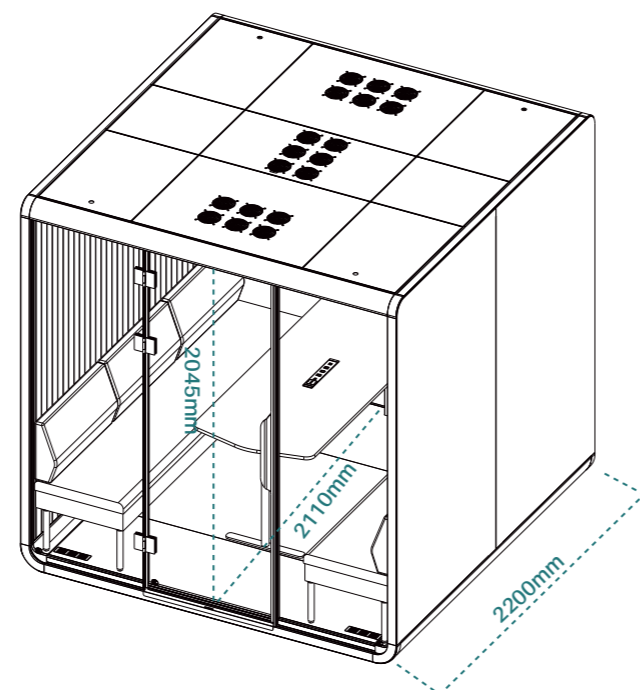

- W2200*D2200*H2250
- Soundproof glass
- Inductive control LED light + status display light
- Interior wall face _PET finish
- Exterior wall face_ steel painted
- Built-in wall power outlet
- Standing table height 1050mm
- Barstool (color options)
- Integrated TV and support column, module optional

Material

Exterior wall face

Interior wall face

Multi-layer boards

Table

Barstool (standing posture)

CMF

Product Specifications_Neol

6 Person Sitting

Feature And Options

- Soundproof glass
- Inductive control LED light + status display light
- Interior wall face _PET finish
- Exterior wall face_ steel painted
- Built-in wall power outlet
- Rotatable table height for sitting posture 720mm
- Sofa (color options)
- Video modules options