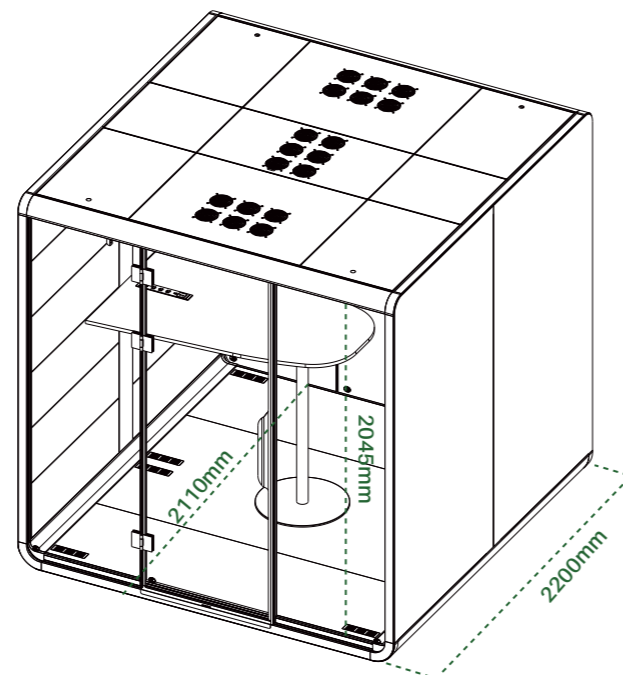

Feature And Options

- W2200*D1400*H2250
- Soundproof glass
- Inductive control LED light + status display light
- Interior wall face _PET finish
- Exterior wall face_ steel painted, glass film (optional)
- Built-in wall power outlet
- Rotatable table height for sitting posture 720mm
- Sofa (color options)

Material

Exterior wall face

Interior wall face

Table

Sofa (Sitting posture)

Product Specifications_Neol

6 Person Standing

Feature And Options

- W2200*D2200*H2250
- Soundproof glass
- Inductive control LED light + status display light
- Interior wall face _PET finish
- Exterior wall face_ steel painted
- Built-in wall power outlet
- Standing table height 1050mm
- Barstool (color options)
- Integrated TV and support column, module optional