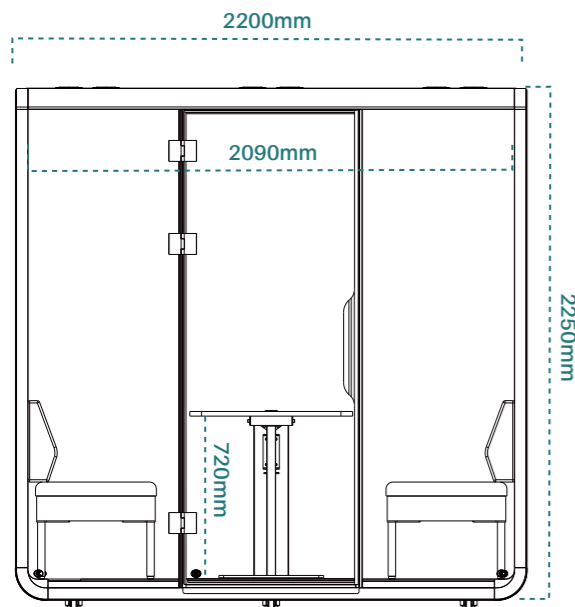

2 Person Standing

Feature And Options

- W1500*D1200*H2250
- Soundproof glass
- Inductive control LED light + status display light
- Interior wall face _PET finish
- Exterior wall face_ steel painted
- Built-in wall power outlet
- Standing table height 1050mm
- Barstool (color options)

2 Person Standing

Feature And Options

W1500*D1200*H2250

- Soundproof glass
- Inductive control LED light + status display light
- Interior wall face _PET finish
- Exterior wall face_ steel painted
- Built-in wall power outlet
- Sitting table height 720mm
- Sofa (color options)

Material

Exterior wall face

Interior wall face

Table

Sofa (Sitting posture)

CMF

Product Specifications_Node

4 Person Sitting

Feature And Options

- W2200*D1400*H2250
- Soundproof glass
- Inductive control LED light + status display light
- Interior wall face _PET finish
- Exterior wall face_ steel painted, glass film (optional)
- Built-in wall power outlet
- Rotatable table height for sitting posture 720mm
- Sofa (color options)