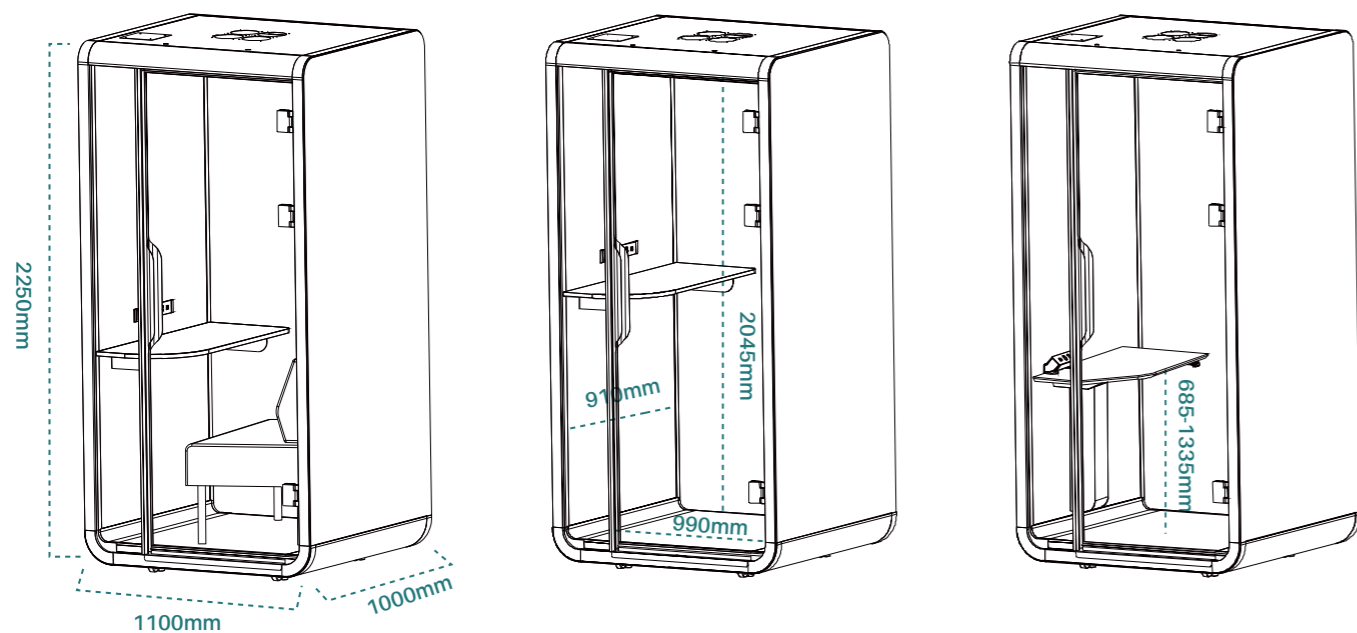

Study Room/Library area

Product Specifications_Nil

1 Person

Feature And Options

- W1100*D1000*H2250
- Soundproof glass
- Inductive control LED light + status display light
- Interior wall face _PET finish
- Exterior wall face_ steel painted, glass film (optional)
- Built-in wall power outlet (sitting posture/standing posture)
- Countertop power socket (lift style)
- Sitting table height 720mm
- Standing table height 1050mm
- Lifting table height 750-1050mm
- Seats (optional)

Material

Exterior wall face

Interior wall face

Table

Barstool (standing posture)

CMF

Sofa (Sitting posture)

Product Specifications_Nest

2 Person Standing

Feature And Options

- W1500*D1200*H2250
- Soundproof glass
- Inductive control LED light + status display light
- Interior wall face _PET finish
- Exterior wall face_ steel painted
- Built-in wall power outlet
- Standing table height 1050mm
- Barstool (color options)

2 Person Standing

Feature And Options

W1500*D1200*H2250

- Soundproof glass
- Inductive control LED light + status display light
- Interior wall face _PET finish
- Exterior wall face_ steel painted
- Built-in wall power outlet
- Sitting table height 720mm
- Sofa (color options)