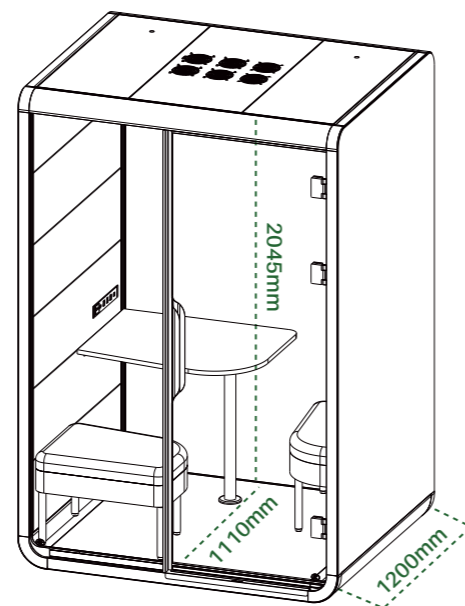

Study Room/Library area

Product Specifications_Nil

1 Person

Feature And Options

- W1100*D1000*H2250
- Soundproof glass
- Inductive control LED light + status display light
- Interior wall face _PET finish
- Exterior wall face_ steel painted, glass film (optional)
- Built-in wall power outlet (sitting posture/standing posture)
- Countertop power socket (lift style)
- Sitting table height 720mm
- Standing table height 1050mm
- Lifting table height 750-1050mm
- Seats (optional)

2 Person Standing

Feature And Options

- W1500*D1200*H2250
- Soundproof glass
- Inductive control LED light + status display light
- Interior wall face _PET finish
- Exterior wall face_ steel painted
- Built-in wall power outlet
- Standing table height 1050mm
- Barstool (color options)

Material

Exterior wall face

Interior wall face

Multi-layer boards

Table

Barstool (standing posture)

CMF

Product Specifications_Nest

2 Person Standing

Feature And Options

W1500*D1200*H2250

- Soundproof glass
- Inductive control LED light + status display light
- Interior wall face _PET finish
- Exterior wall face_ steel painted
- Built-in wall power outlet
- Sitting table height 720mm
- Sofa (color options)