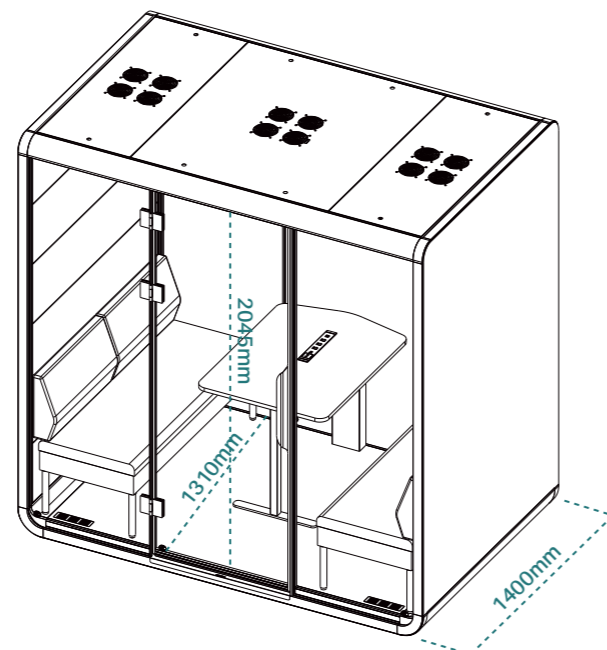

2 Person Standing

Feature And Options

W1500*D1200*H2250

- Soundproof glass
- Inductive control LED light + status display light
- Interior wall face _PET finish
- Exterior wall face_ steel painted
- Built-in wall power outlet
- Sitting table height 720mm
- Sofa (color options)

Material

Exterior wall face

Interior wall face

Table

Sofa (Sitting posture)

CMF

Product Specifications_Node

4 Person Sitting

Feature And Options

- W2200*D1400*H2250
- Soundproof glass
- Inductive control LED light + status display light
- Interior wall face _PET finish
- Exterior wall face_ steel painted, glass film (optional)
- Built-in wall power outlet
- Rotatable table height for sitting posture 720mm
- Sofa (color options)