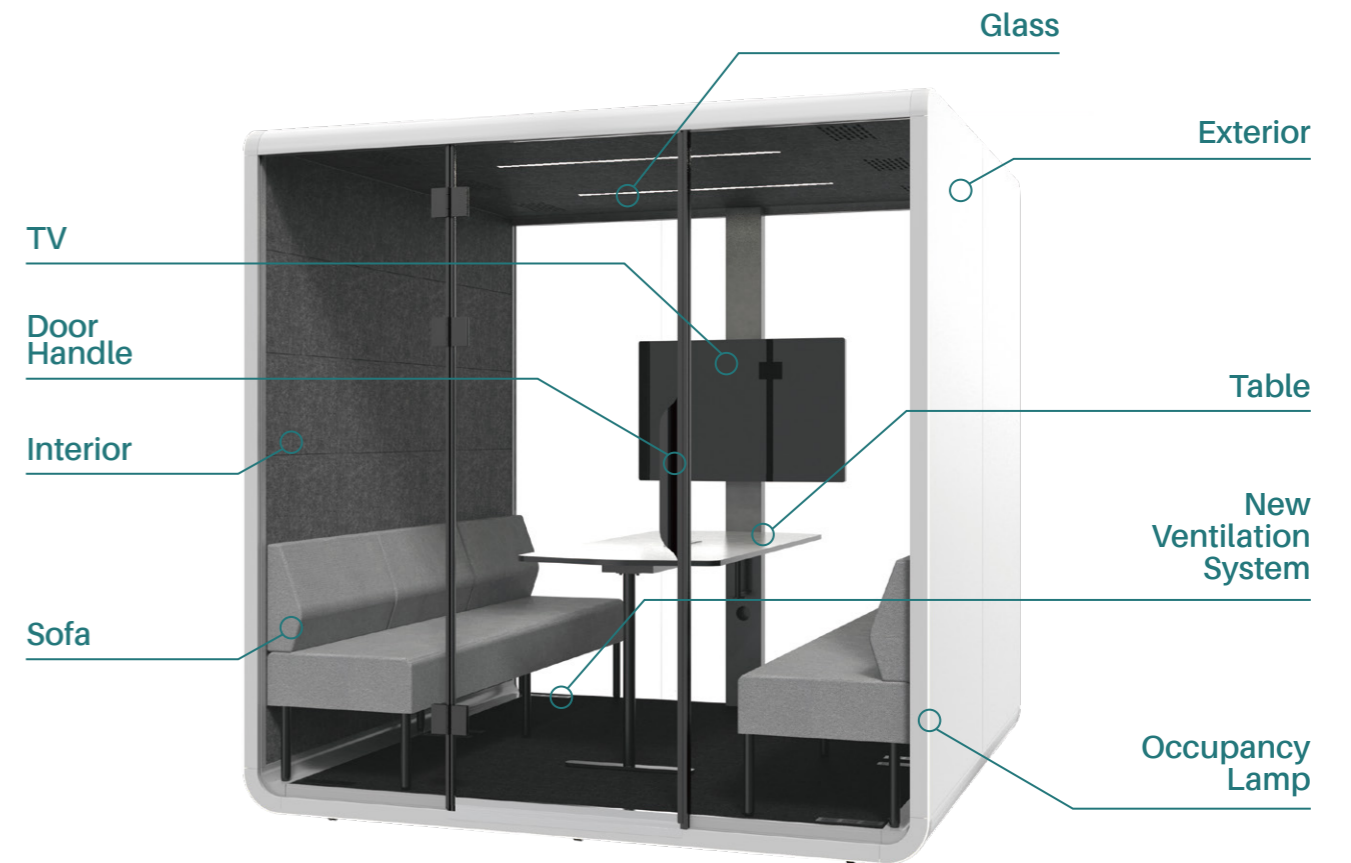

Feature And Options

- W2200*D1400*H2250
- Soundproof glass
- Inductive control LED light + status display light
- Interior wall face _PET finish
- Exterior wall face_ steel painted, glass film (optional)
- Built-in wall power outlet
- Rotatable table height for sitting posture 720mm
- Sofa (color options)

Material

Exterior wall face

Interior wall face

Multi-layer boards

Table

Barstool (standing posture)

CMF

Product Specifications_Neol

6 Person Sitting

Feature And Options

- Soundproof glass
- Inductive control LED light + status display light
- Interior wall face _PET finish
- Exterior wall face_ steel painted
- Built-in wall power outlet
- Rotatable table height for sitting posture 720mm
- Sofa (color options)
- Video modules options

Material

Exterior wall face

Interior wall face

Table

Sofa (Sitting posture)

NOBIUS

NOVAH System Technology Co.,Ltd.

Tel: 400-115-1688