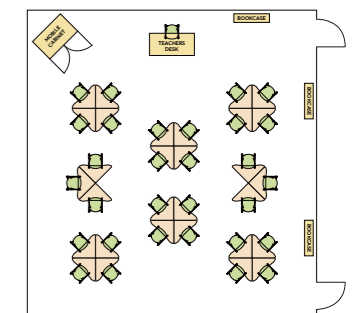

R-Triangle Tops