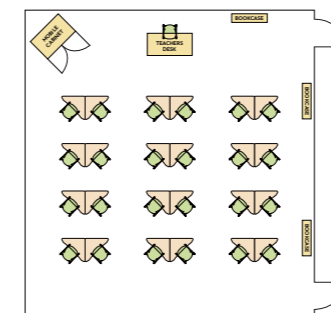

R-Triangle Tops