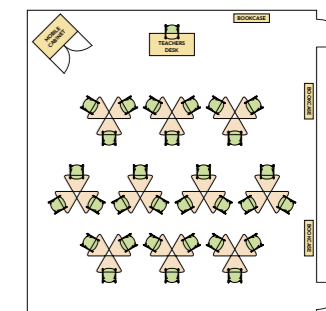

Trapezoidal Design for More Focused Learning

Focus Power

The single trapezoidal student table features an innovative ergonomic slant-edge design, creating an optimal elbow support zone with anti-slip edge banding for lasting comfort during study. The integrated pen groove maintains absolute desktop neatness. When arranged parallel against walls, the straight-edge side efficiently conserves aisle space.

Collaboration Power

Six trapezoid tables can form a discussion circle, with customizable built-in power modules to meet the group's electronic device charging needs.

Trapezoid Tops

Rectangular Design For Pure Concentration