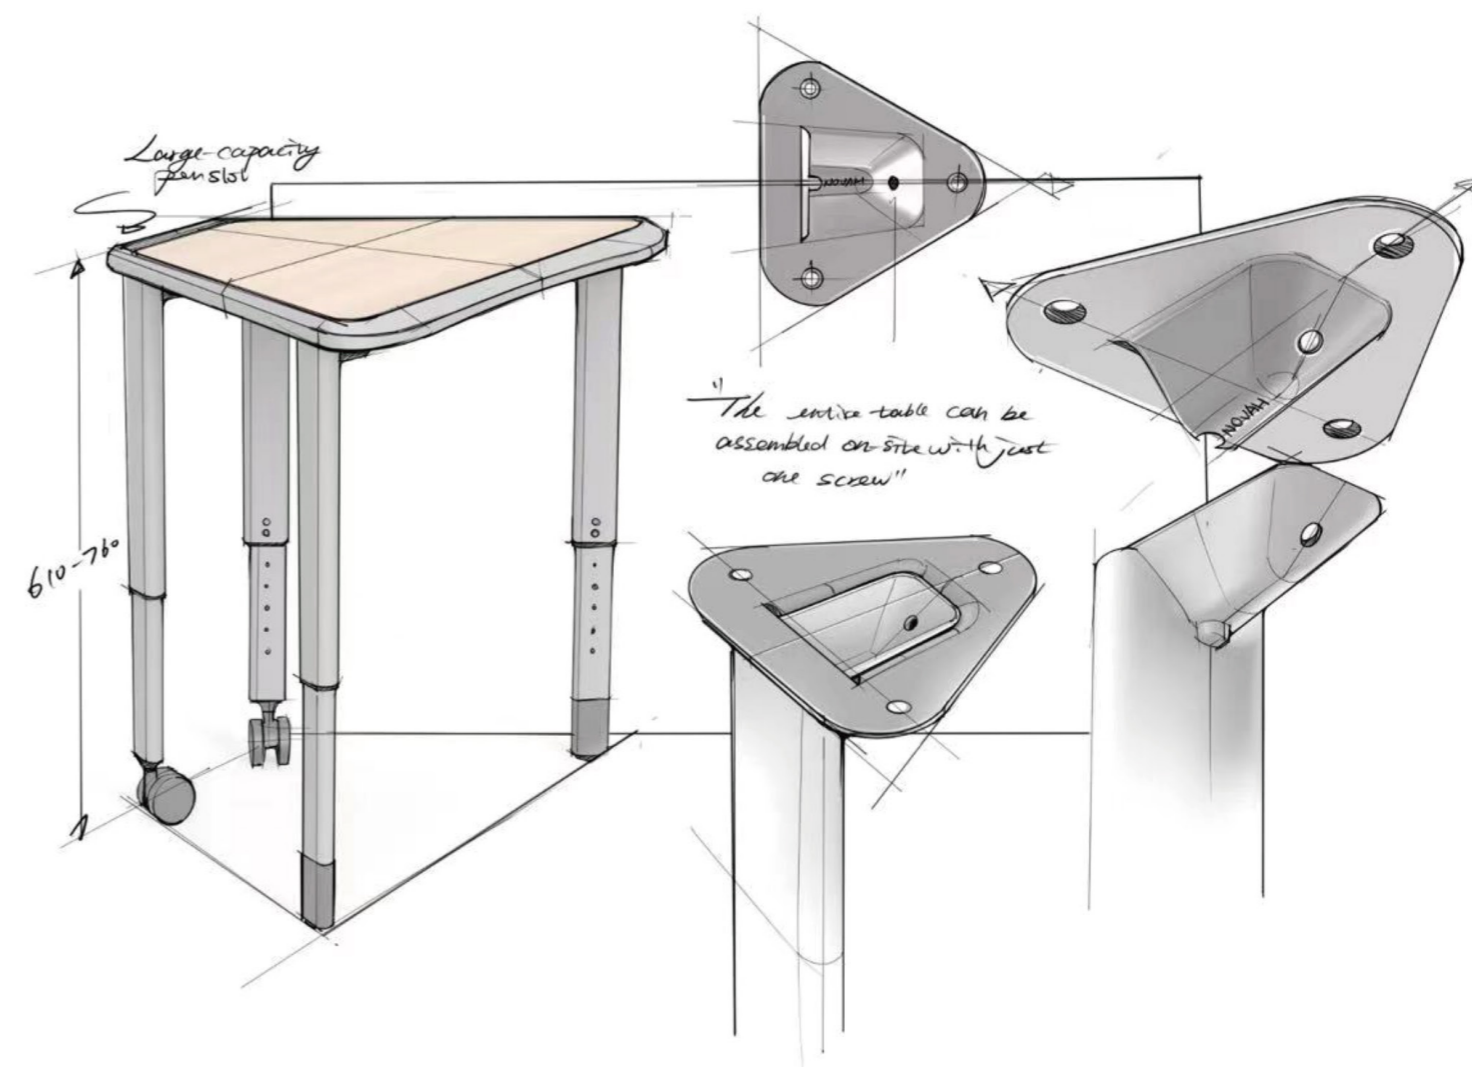

Flexi

Modular Activity Tables

DESIGN STORY

The industrial designer's sketch paper was covered in erasure marks. Staring at the triangular LEGO tower his daughter had built, he suddenly circled the table leg joints with a red pen—"What if each leg could bear weight independently like the edges of a pyramid?"

At 3 AM in the studio, he sketched the breakthrough structure: four triangular independent legs arranged at 120° intervals, each leg's interior concealing a "Large Capacity Joint Slot" for enhanced load-bearing. When the first prototype was 3D printed, the designer secured the entire base with just one screw. Watching the rock-solid table legs she smiled: "Turns out, the most stable support requires the fewest connections."

Trapezoidal Design for More Focused Learning

Focus Power

The single trapezoidal student table features an innovative ergonomic slant-edge design, creating an optimal elbow support zone with anti-slip edge banding for lasting comfort during study. The integrated pen groove maintains absolute desktop neatness. When arranged parallel against walls, the straight-edge side efficiently conserves aisle space.

E-Triangle Tops

Right-Angle Design, Where Focus Finds Its Frame & Teams Find Their Flow

Focus Power

Right-angled edges fit flush against walls or columns, utilizing symmetry to create a stable semi-enclosed space. This design naturally blocks distractions, fostering a 'one-person sanctuary' for deep focus ideal for academic environments.