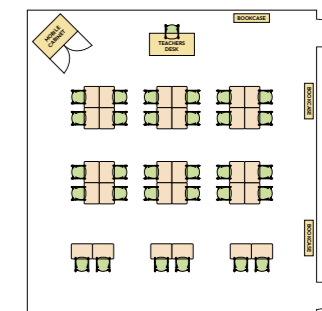

Rectangular Design For Pure Concentration

Focus Power

Standard rectangular design, with clean and minimalist lines, reducing visual distractions to refocus on the essence of learning. The desktop features no redundant structures, transitioning from a STEAM classroom back to a traditional one—where every inch of space becomes a sanctuary for concentration.

Collaboration Power

Long-row configurations, island-style arrangements, impromptu group discussions—no complex planning required. The standard size effortlessly adapts to any scenario, transforming collaboration from a "possibility" into an instinctive practice.

Rectangular Tops