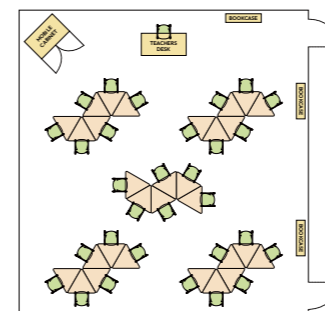

Triangular Design, Where Focus Meets Flow

Focus Power

Bridge-inspired triangular support and a zero-wobble design create an "invisible foundation." Whether during group discussions or deep reading sessions, the rock-steady desktop eliminates distractions, driving focus to its peak.

Collaboration Power

The parallel arrangement of isosceles sides frees up 30% of aisle space, enhancing classroom openness! Three desks instantly form a high-intensity discussion pod—ideal for brainstorming, team presentations, and more. Triangular mechanics safeguard creativity and boost collaboration efficiency.

E-Triangle Tops