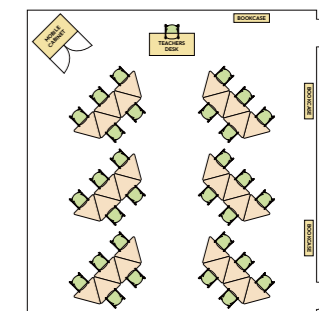

Triangular Design, Where Focus Meets Flow

Focus Power

Bridge-inspired triangular support and a zero-wobble design create an "invisible foundation." Whether during group discussions or deep reading sessions, the rock-steady desktop eliminates distractions, driving focus to its peak.

Collaboration Power

The parallel arrangement of isosceles sides frees up 30% of aisle space, enhancing classroom openness! Three desks instantly form a high-intensity discussion pod—ideal for brainstorming, team presentations, and more. Triangular mechanics safeguard creativity and boost collaboration efficiency.

E-Triangle Tops