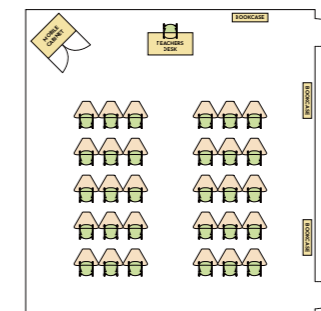

Trapezoidal Design for More Focused Learning

Focus Power

The single trapezoidal student table features an innovative ergonomic slant-edge design, creating an optimal elbow support zone with anti-slip edge banding for lasting comfort during study. The integrated pen groove maintains absolute desktop neatness. When arranged parallel against walls, the straight-edge side efficiently conserves aisle space.

Collaboration Power

Six trapezoid tables can form a discussion circle, with customizable built-in power modules to meet the group's electronic device charging needs.

Trapezoid Tops

Rectangular Design For Pure Concentration