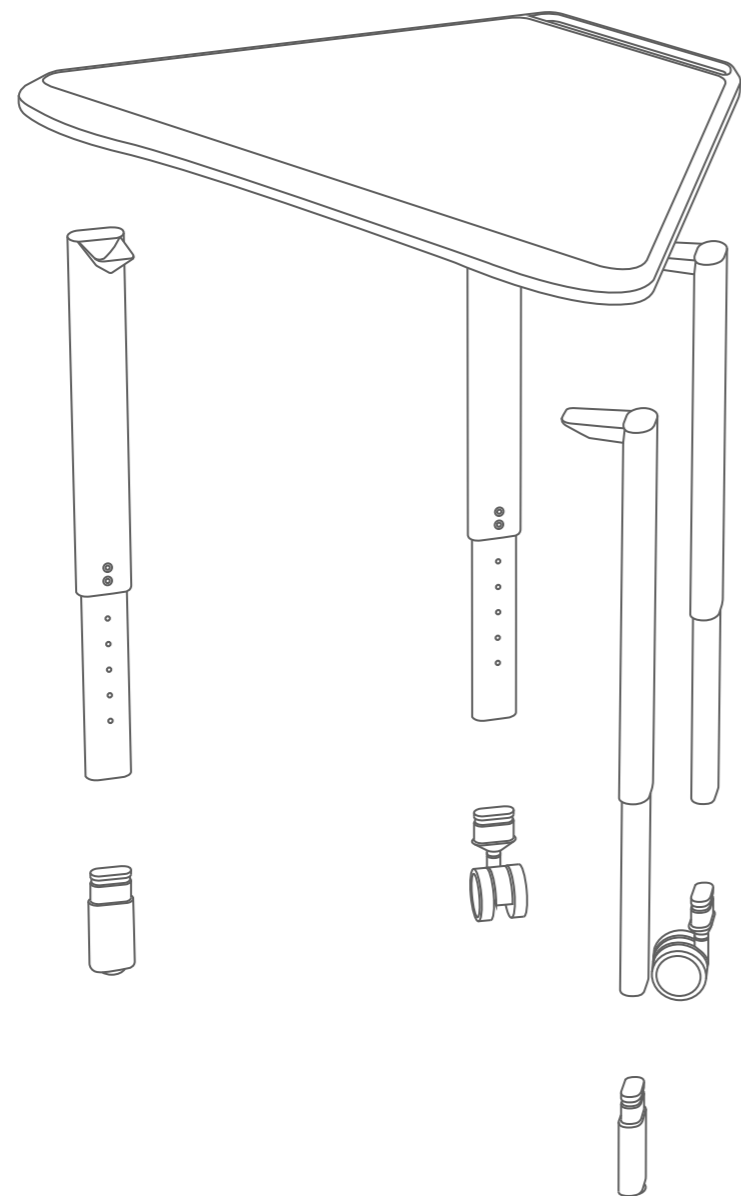

Stable Triangle x Rapid Assembly

Standardized Interface Design

Adopts triangular fasteners inspired by bridge joint structures, enabling rapid tool-free assembly.

Modular Base System

Castors and floor glides feature uniform height, with a quick-release mechanism to switch between fixed and mobile configurations, reducing multi-scenario deployment costs.

Height-Adjustable System

Features 610-760mm six-step precision height adjustment, with each setting ergonomically validated to precisely accommodate students from elementary to high school.

Sustainable Aesthetic Solutions

15 wood grain and solid color options, ranging from "Lánfēng Oak" to "Frost Silver," harmonize with diverse spatial aesthetics.