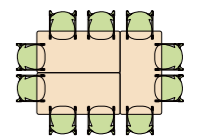

Project War Room