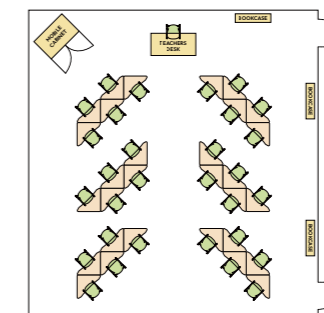

R-Triangle Tops