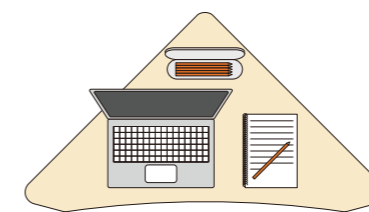

R-Triangle Tops