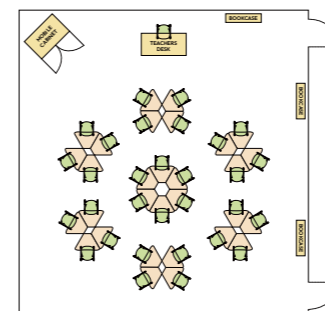

Trapezoidal Design for More Focused Learning

Focus Power

The single trapezoidal student table features an innovative ergonomic slant-edge design, creating an optimal elbow support zone with anti-slip edge banding for lasting comfort during study. The integrated pen groove maintains absolute desktop neatness. When arranged parallel against walls, the straight-edge side efficiently conserves aisle space.

Collaboration Power

Six trapezoid tables can form a discussion circle, with customizable built-in power modules to meet the group's electronic device charging needs.

Trapezoid Tops

Rectangular Design For Pure Concentration