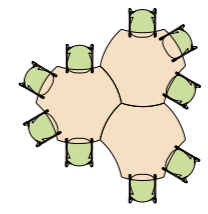

Spark Ideas, Fuse Minds

Flexi Activity Table System – A revolutionary modular solution featuring multi-shape tabletops that connect like building blocks, shattering the rigid confines of traditional classrooms. Instantly transform your space for group discussions, team projects, or lecture-style sessions with effortless reconfiguration.

Debate Pod