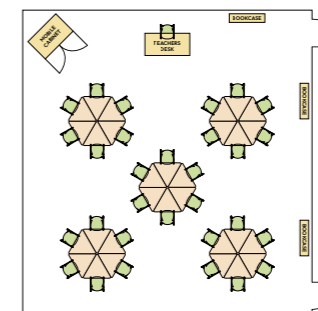

Triangular Design, Where Focus Meets Flow

Focus Power

Bridge-inspired triangular support and a zero-wobble design create an "invisible foundation." Whether during group discussions or deep reading sessions, the rock-steady desktop eliminates distractions, driving focus to its peak.

Collaboration Power

The parallel arrangement of isosceles sides frees up 30% of aisle space, enhancing classroom openness! Three desks instantly form a high-intensity discussion pod—ideal for brainstorming, team presentations, and more. Triangular mechanics safeguard creativity and boost collaboration efficiency.

E-Triangle Tops