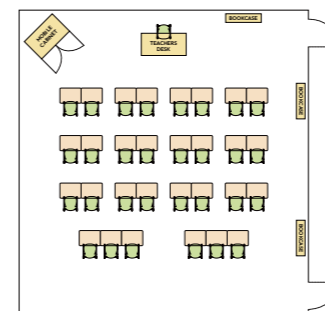

Rectangular Design For Pure Concentration

Focus Power

Standard rectangular design, with clean and minimalist lines, reducing visual distractions to refocus on the essence of learning. The desktop features no redundant structures, transitioning from a STEAM classroom back to a traditional one—where every inch of space becomes a sanctuary for concentration.

Collaboration Power

Long-row configurations, island-style arrangements, impromptu group discussions—no complex planning required. The standard size effortlessly adapts to any scenario, transforming collaboration from a "possibility" into an instinctive practice.

Rectangular Tops