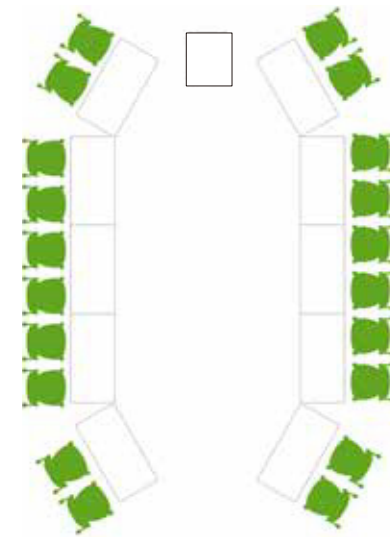

02
Agile classroom