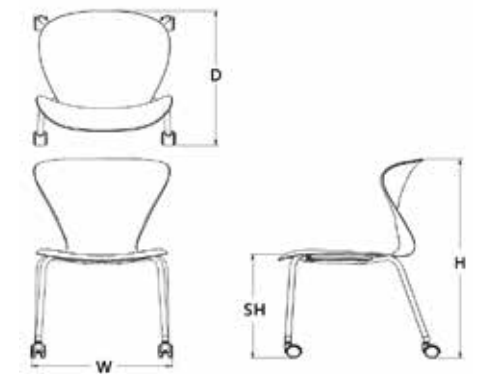

SEVENTEEN 4-LEG MOBILE CHAIR

Model	Name	W * D * H | mm	Standard color	More color
NED-STCFW	Seventeen 4-Leg Mobile Chair SH430mm	495 * 570 * 840	● ● ● ●	● ● ●

Seat Frame	Name
●	White K12
●	Grey K5