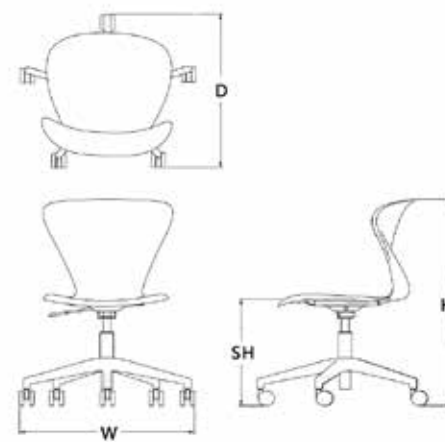

Adjustable and ergonomic

SEVENTEEN TASK CHAIR is installed with pneumatic pump and rotary device. It helps maintain you at the dynamic sitting posture recommended in ergonomics, keeping body at active state continually; you will not feel tired easily.

SEVENTEEN TASK CHAIR

Model	Name	W * D * H | mm	Standard color	More color
NED-STCTC	Seventeen Task Chair SH380mm	640* 620* 800-900	● ● ● ●	● ● ●