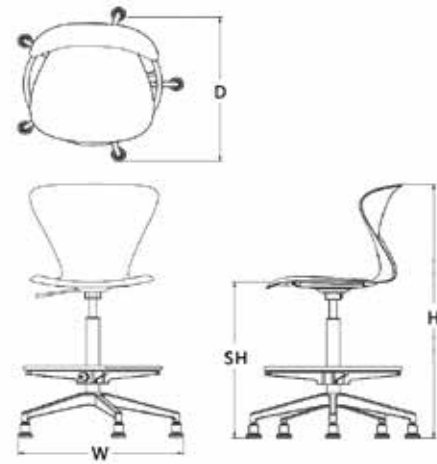

SEVENTEEN TASK CHAIR is installed with pneumatic pump and rotary device. It helps maintain you at the dynamic sitting posture recommended in ergonomics, keeping body at active state continually; you will not feel tired easily.

SEVENTEEN TASK CHAIR

Model	Name	W * D * H mm	Standard color	More color
NED-STCTC	Seventeen Task Chair SH380mm	640* 620* 800-900	● ● ● ●	● ● ●

From Sitting to Standing

SEVENTEEN TASK STOOL can help you switch between standing and sitting postures at will, which is more suitable for scenes like bar, library and laboratory. It has the same ergonomic function as SEVENTEEN FIVE-STAR-FEET CHAIR to promote dynamic healthy posture.