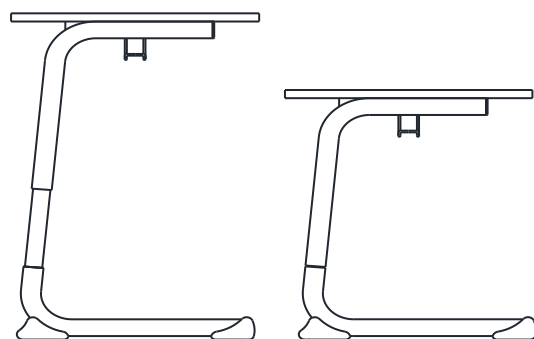

Regular desk - CANTILEVER

Seven grades adjustable,
suitable for different age groups

580-610-640-670-700-730-760mm