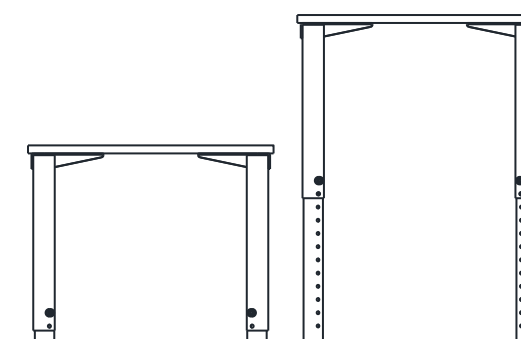

Regular desk - CANTILEVER

Seven grades adjustable,
suitable for different age groups

580-610-640-670-700-730-760mm

Regular desk - 4-LEG

Six grades adjustable,
suitable for different age groups

460-520-580-640-700-760mm