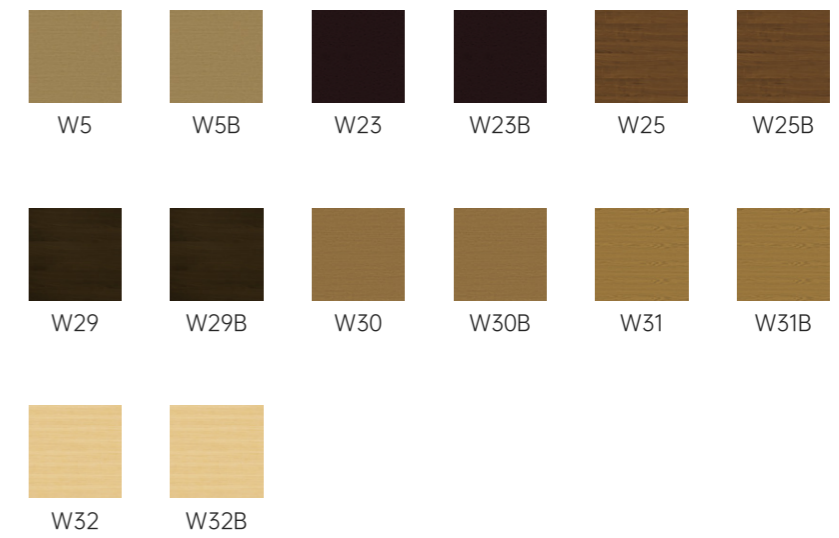

Table Board

Solid Wood