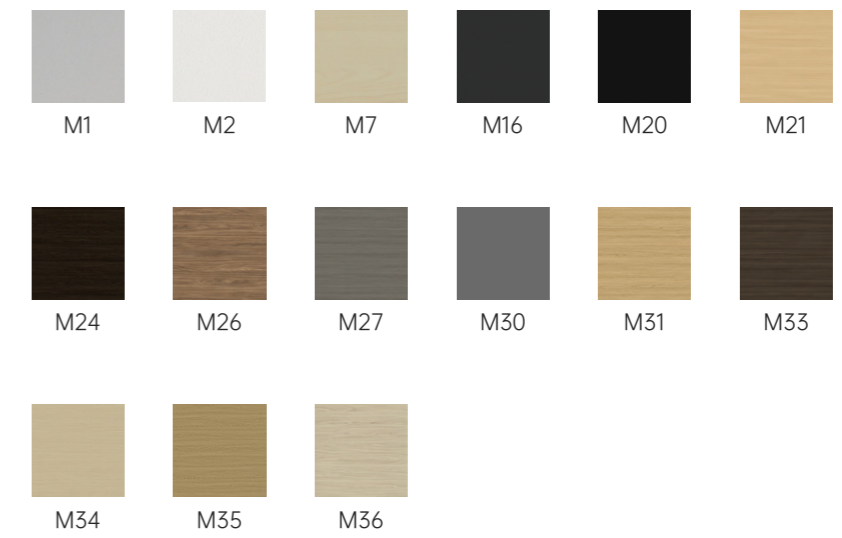

MFC

Table frame/ Side Panel

Metals

Side Panel

Sunlight Panel

A3
Transparent Honeycomb

Side Panel/ Under Desk Panel

PET