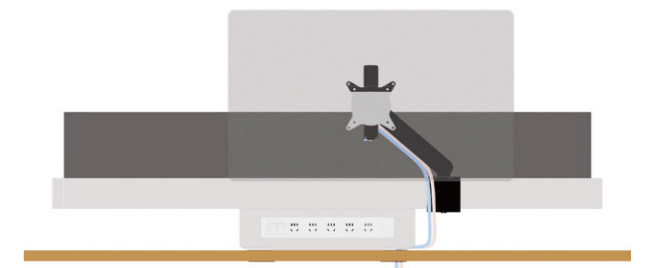

Screen options: Standard/Nailable/Suckable

Loop_Desk Beam Panel

Cluster Workstation:M2
Seda Chair:N02
Screen:FL03

Desktop System

Loop_Desk Beam Panel

In addition to serving as screen, Loop beam includes a multi-purpose expansion platform, more convenient power supply system and more concise routing system. Loop beam makes it more convenient to obtain power and enjoy more tidy, simple office space.

Monitor stand can be added for the stand beam, creating a better office experience and more desktop space, while improving desktop cleanliness.

On the base of Beam is a powerful power supply panel that satisfies users' temporary power supply needs of desktop devices. Meanwhile, the power supply panel has a 60° slope, making it more convenient for users to get access to power supply.