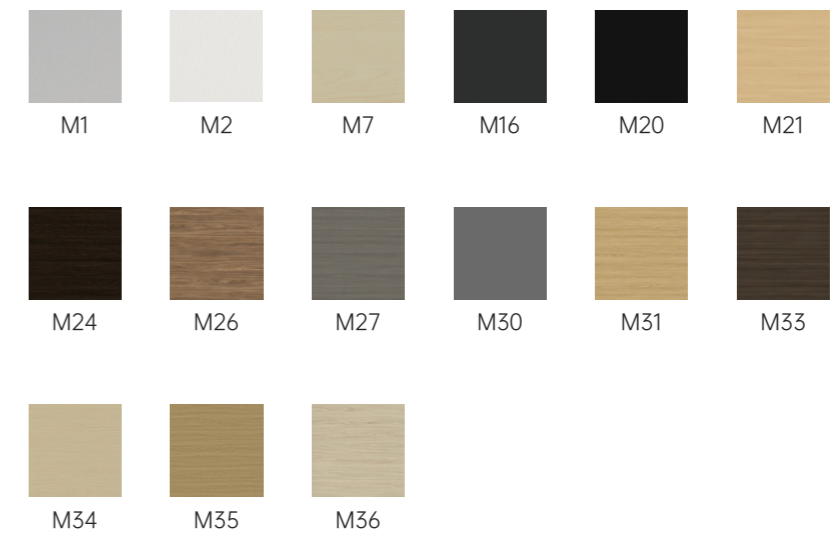

Cluster Conference Desk

Table Board

MFC

Table Board

Solid Wood

Table frame

Metals

Cluster H-shaped Leg Conference Table