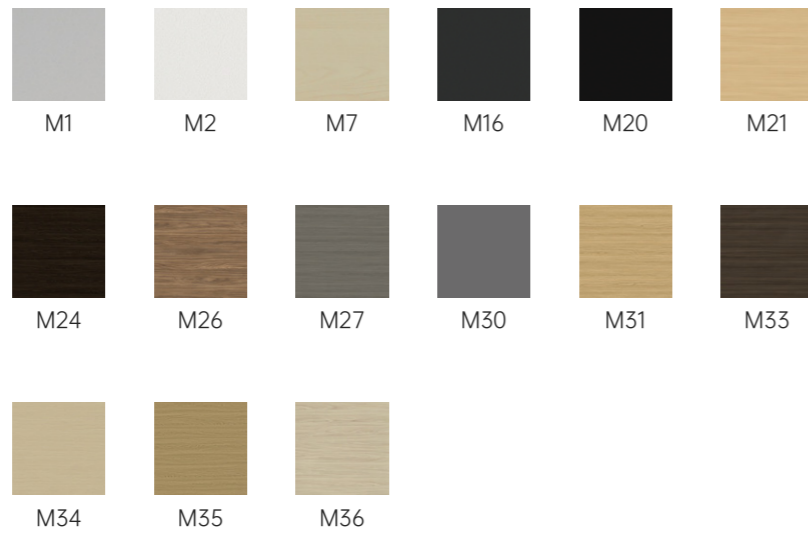

Cluster Discussion Desk

Table Board

MFC