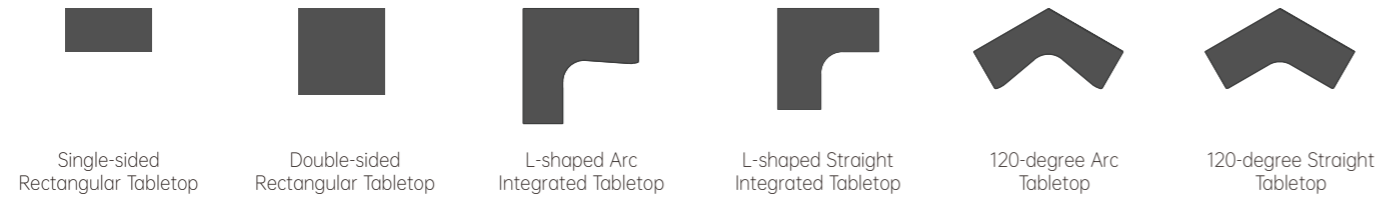

Components

Tabletop

Partition