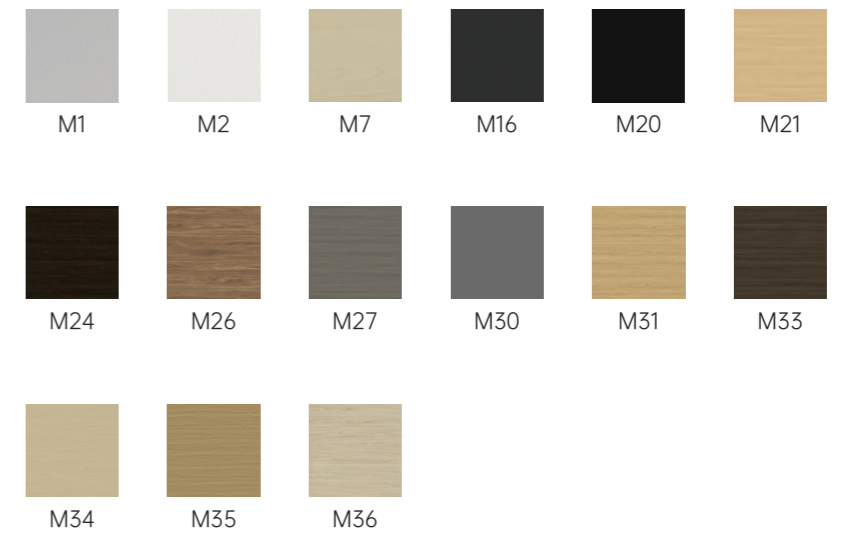

Cluster Workstation

Table Board MFC

Table Frame Metals

Under Desk Panel PET

Under Desk Panel MFC

Cluster Workstation

Under Desk Side Screen PET

Under Desk Side Screen MFC