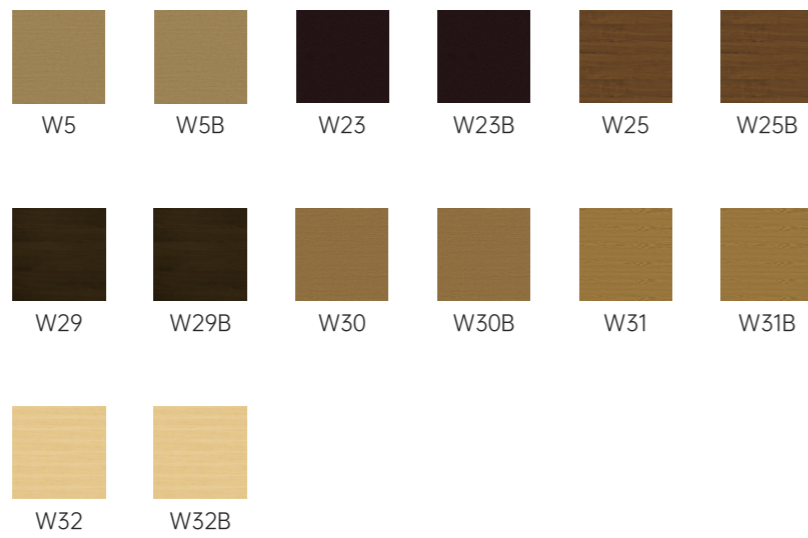

Table Board

Solid Wood

Table Board

Fireproof Plate

Table Board

Bamboo Board

Table Frame

Metals

Tabletop Screen

Acrylic Simple Desktop Screen

Acrylic simple