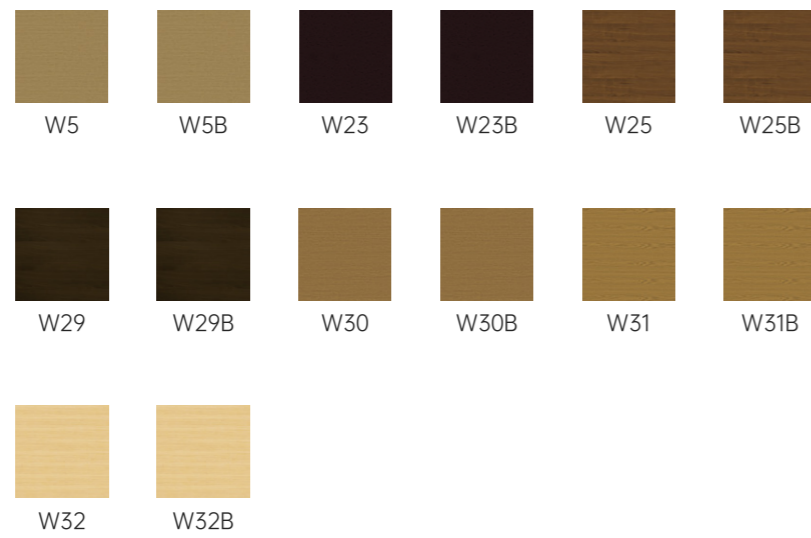

Table Board

MFC

Table Board

Solid Wood

Table Frame

Metals

Cluster High Table

Table Board/ Side Panel