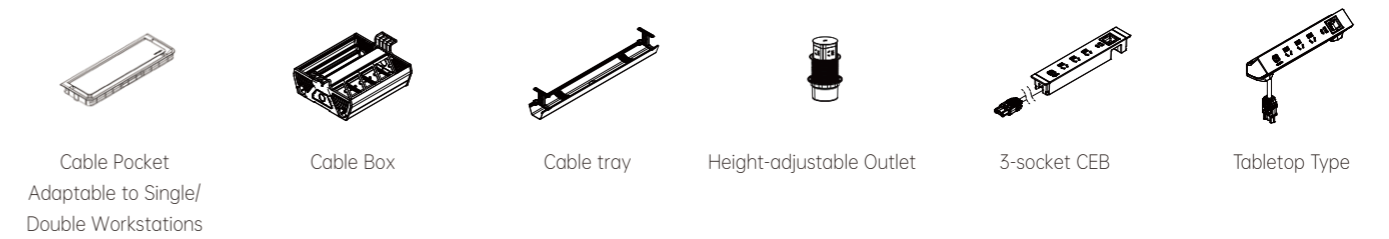

Tabletop

Partition

Under Desk Side Screen

Table Legs

Cable Pocket

Specifications

Cluster Double-sided Rectangular Workstation

Units: mm