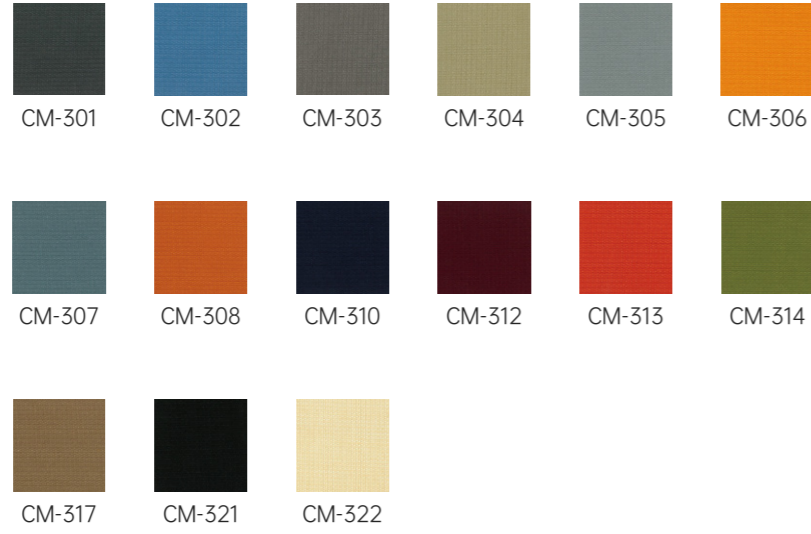

Loop

Strip

Tabletop Screen

Fabric

CL / Spruce

Fabric

CM3 Elegant

Fabric