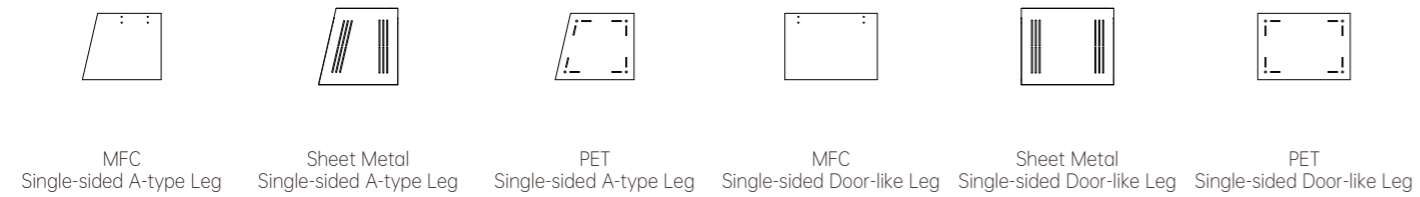

Tabletop

Partition

Under Desk Side Screen

Table Legs

Cable Pocket

Specifications

Cluster Double-sided Rectangular Workstation

Units: mm

2-person (A)

1200×1200/1400×750
1400×1200/1400×750
1500×1400×750
1600×1400×750

4-person (A)

2400×1200/1400×750
2800×1200/1400×750
3000×1400×750
3200×1400×750

6-person (A)

3600×1200/1400×750
4200×1200/1400×750
4500×1400×750
4800×1400×750