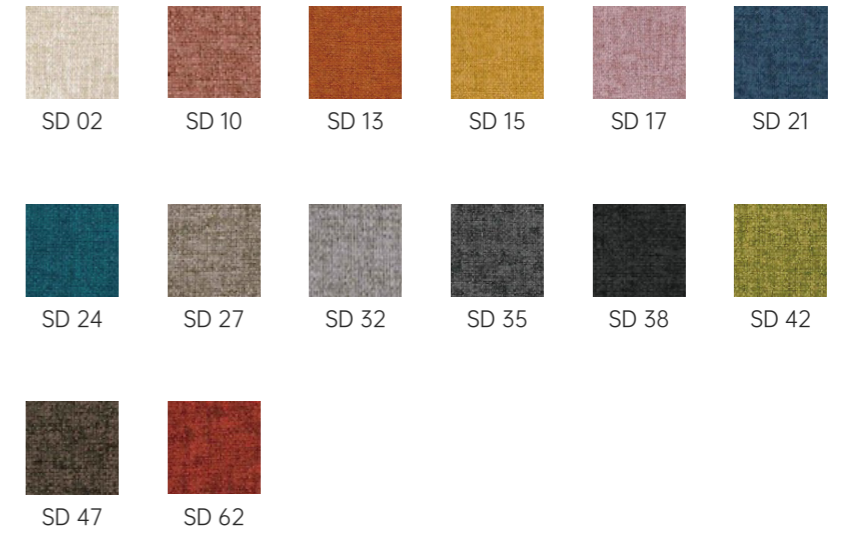

CM5 Strip

Tabletop Screen

Fabric

Sunday

Fabric

Sunday Screen

Tabletop Screen

Fabric