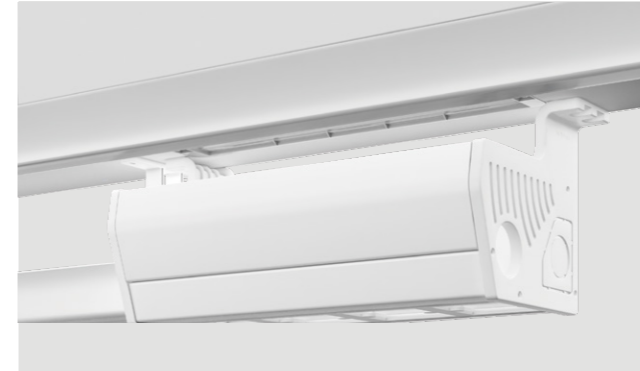

Products/Accessories

Single-sided hanging basket