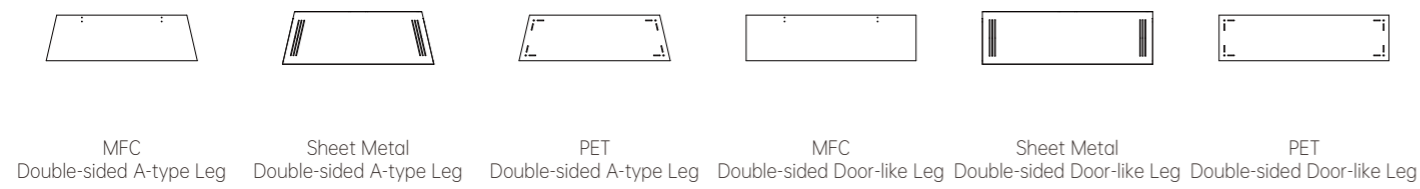

Tabletop

Partition

Under Desk Side Screen

Table Legs

Cable Pocket

Specifications

Cluster Double-sided Rectangular Workstation

Units: mm