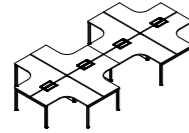

8-person (B)

Main table: 700
Side table: 600
5650×2825×750
6050×2825/3025×750
6450×3025/3025/3225×750