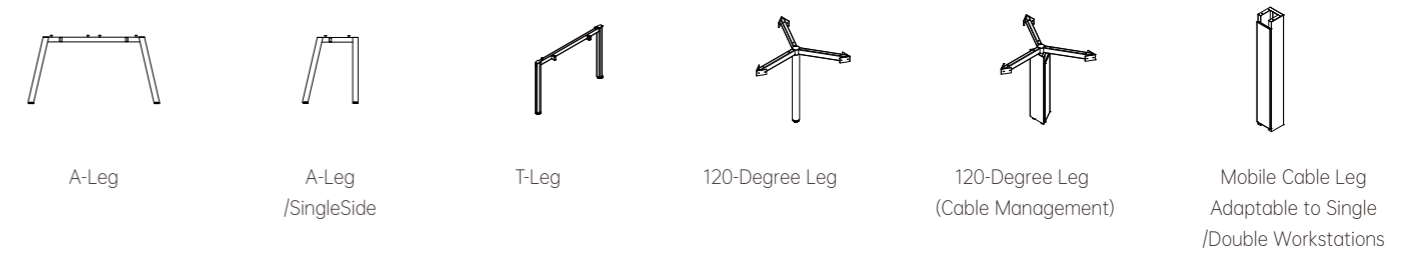

Tabletop

Partition

Under Desk Side Screen

Table Legs

Cable Pocket

Specifications

Cluster Double-sided Rectangular Workstation

Units: mm