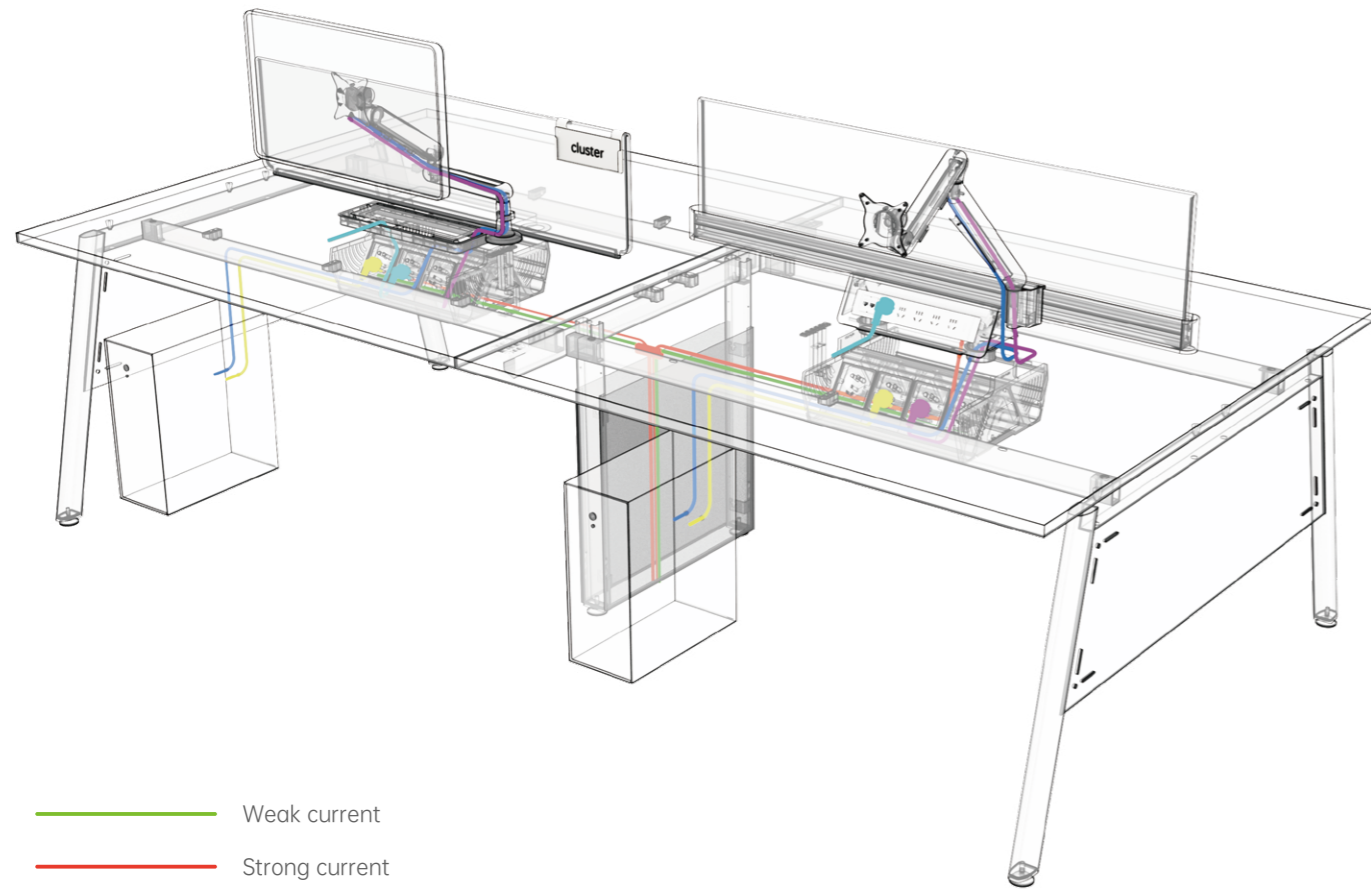

Routing diagram