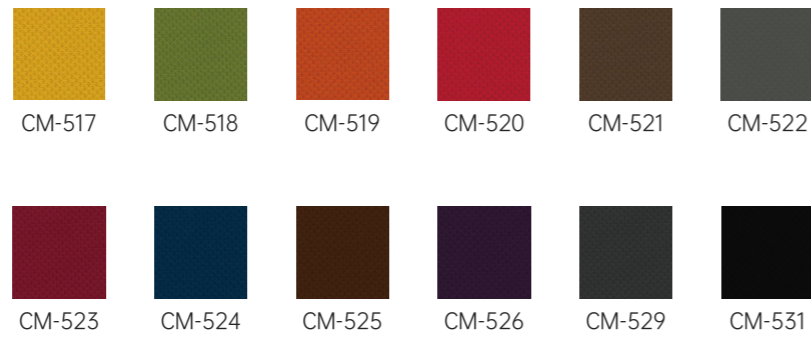

Fabric

CM5 Strip