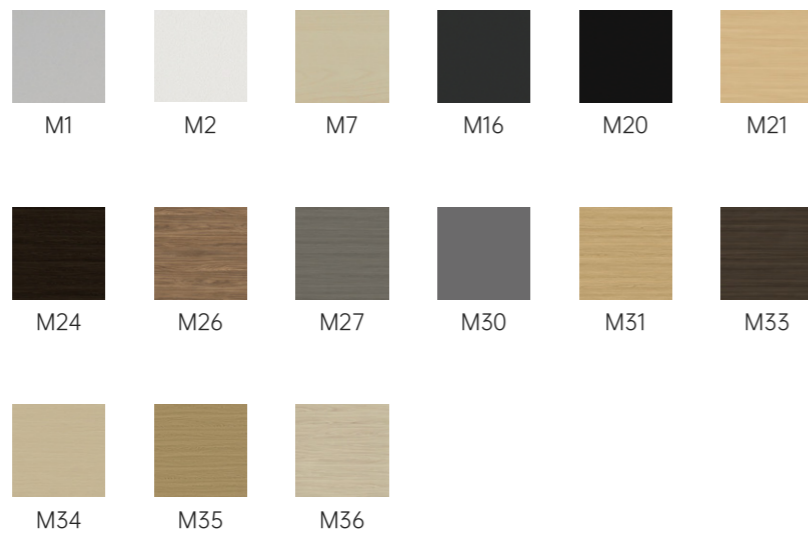

Cluster Workstation

Table Board MFC

Table Frame Metals

Under Desk Panel PET