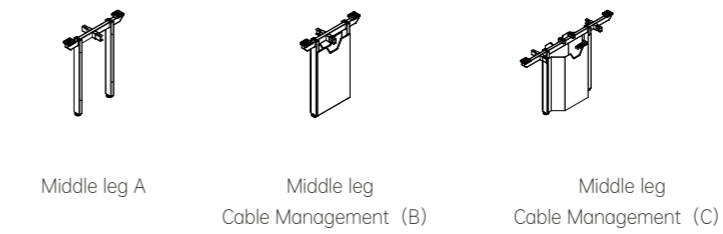

Tabletop

Partition

Under Desk Side Screen

Table Legs

Cable Pocket

Specifications

Cluster Double-sided Rectangular Workstation

Units: mm