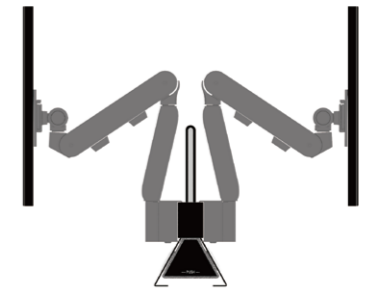

Screen options: Standard/Nailable/Suckable

Loop_Desk Beam Panel

Cluster Workstation:M2
Seda Chair:N02
Screen:FL03

Desktop System

Loop_Desk Beam Panel

In addition to serving as screen, Loop beam includes a multi-purpose expansion platform, more convenient power supply system and more concise routing system. Loop beam makes it more convenient to obtain power and enjoy more tidy, simple office space.

Monitor stand can be added for the stand beam, creating a better office experience and more desktop space, while improving desktop cleanliness.

On the base of Beam is a powerful power supply panel that satisfies users' temporary power supply needs of desktop devices. Meanwhile, the power supply panel has a 60° slope, making it more convenient for users to get access to power supply.