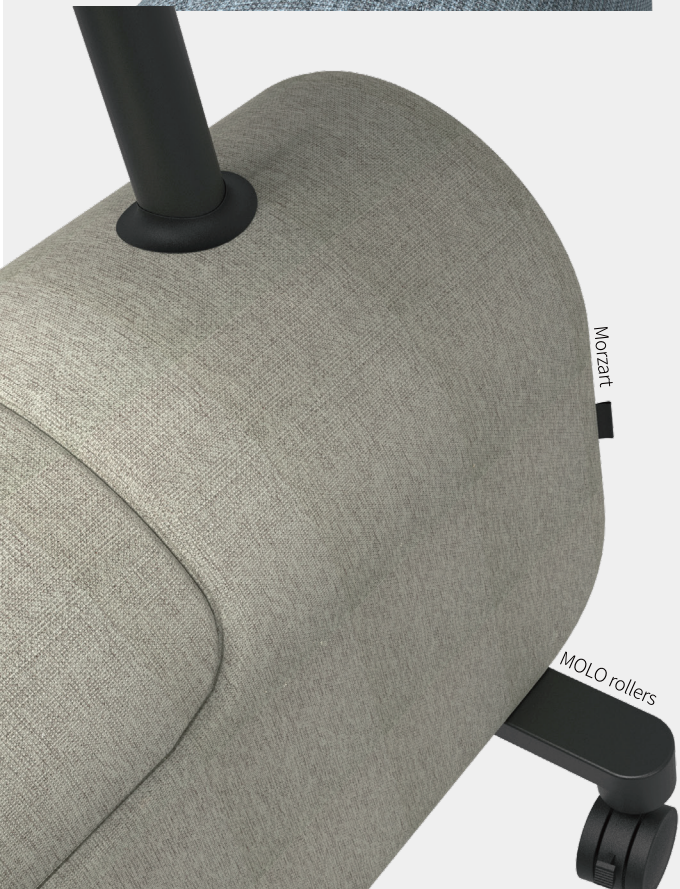

Your First Wooden Horse Chair As An Adult

Rocky allows users to have more sitting postures. You can select high-back and low-back, ride on it or lean against it. The original intention lies in "playing", so you can play and talk at the same time. As you need to sit in the office for a long time, you need some new sitting postures.

Flexible Color Scheme

Library & Reading Room

Details

Color Scheme Recommendations

Seat
Crome

Frame
Crome

Seat
Crome

Frame
Crome