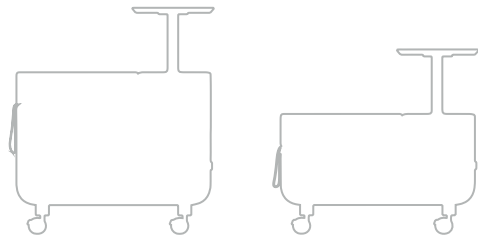

ROCKY

Collaborative

NOVAH

Design story

The "Rocky" design is inspired from Mobius band. Its lines flow and circulate indefinitely. The initial idea of its design is to have a fluid, easy-to-slide and ergonomic chair that helps employees work happily and collaboratively.