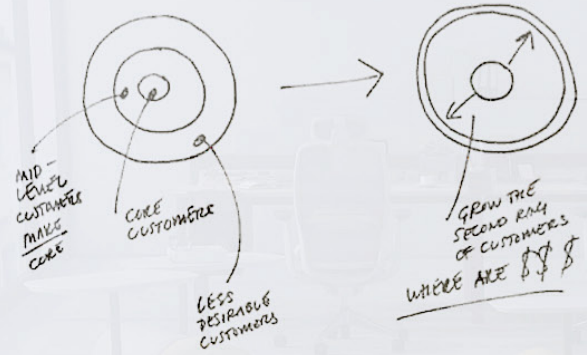

small table during the
brain storming process

2-4People Discussion

“Change your sitting posture to make you feel delighted, relaxed and broaden your mind”

*Combined with Nobius:
Clever collision of same design elements.

*Combined with whiteboard:
It can be placed in the extra space and plays the role of communication, partition and used for writing in case of temporary brain storming

Note: “Riding type” sitting posture does almost no harm to your body, and can greatly reduce interference with human metabolism. It is consistent with the main ergonomics goal, which is to minimize the risk of suffering from diseases.

Your First Wooden Horse Chair As An Adult

Rocky allows users to have more sitting postures. You can select high-back and low-back, ride on it or lean against it. The original intention lies in "playing", so you can play and talk at the same time. As you need to sit in the office for a long time, you need some new sitting postures.