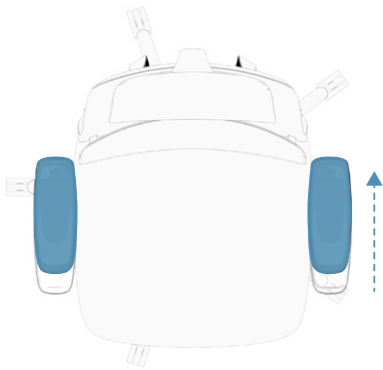

Fully adjustable armrest

The unique armrest design provides a full 360° of movement. Whether you are focusing on work or resting, simply adjust the rotation angle of the armrest surface and pivot arm, and the 5D armrest will easily support your arm, creating a comfortable experience for both work and rest.

Status 1: Focused work

Status 2: Leisure