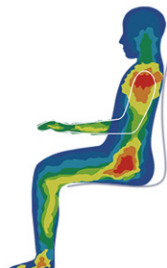

Wire-controlled self-adaptive

With wire-controlled handle operation and self-adaptive feature, this chair is suitable for different weights without adjusting the spring force.

Seat depth slide

Seat height adjustment

Tilt lock

**Wherever, Whenever Seated
You Will Need A Softer Chair**

Jointed Passive Frontal Lumbar Support

✘ Common
Cannot
people
exerted

Non fixed lumbar support

do not fit the waist curve of different people and the pressure is mainly concentrated on the shoulder and hip.

✓ Flexible plastic lumbar support adjustment

The support position and strength can be adjusted on demand, providing effective support for your waist and distributing local pressure.

Dual Support Options, Precise Comfort in Every Pose

Option 2

Fabric lumbar

125° Back Tilt

Tilt adjustment

Provide immediate balance support and movement based on the posture and sitting posture.

**Flex Back
Brings Extra
Movement**

**Seda
A Softer Chair
Without
Backache**