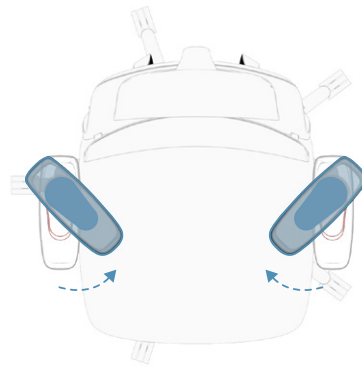

Status 3: Immersive break