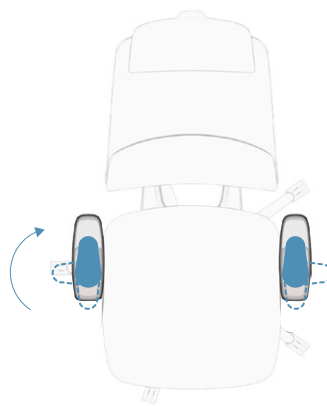

Wire-controlled self-adaptive

With wire-controlled handle operation and self-adaptive feature, this chair is suitable for different weights without adjusting the spring force.

Seat depth slide

Seat height adjustment

Dual Headrest Options • Precision Support for Every Need

We offer two headrest options, both height-adjustable and flexibly contoured. The Wide-Range headrest extends support, ideal for users 155cm and above; the Streamline headrest blends smoothly into the chair for a minimalist look. Each features large-size design and ergonomic curvature, providing consistent comfort in any position.

Fully adjustable armrest

The unique armrest design provides a full 360° of movement. Whether you are focusing on work or resting, simply adjust the rotation angle of the armrest surface and pivot arm, and the 5D armrest will easily support your arm, creating a comfortable experience for both work and rest.

Status 1: Focused work

Status 2: Leisure

Status 3: Immersive break

Step:1

Step:2

Step:3

Focused work

Leisure