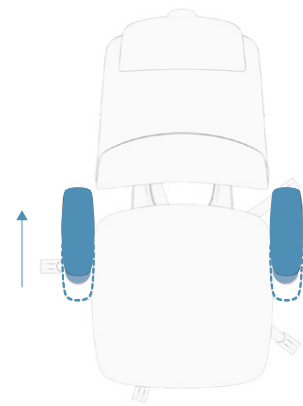

Dual Headrest Options • Precision Support for Every Need

We offer two headrest options, both height-adjustable and flexibly contoured. The Wide-Range headrest extends support, ideal for users 155cm and above; the Streamline headrest blends smoothly into the chair for a minimalist look. Each features large-size design and ergonomic curvature, providing consistent comfort in any position.

Fully adjustable armrest

The unique armrest design provides a full 360° of movement. Whether you are focusing on work or resting, simply adjust the rotation angle of the armrest surface and pivot arm, and the 5D armrest will easily support your arm, creating a comfortable experience for both work and rest.

Status 1: Focused work

Status 2: Leisure

Status 3: Immersive break

Step:1

Step:2

Step:3

Focused work

Leisure