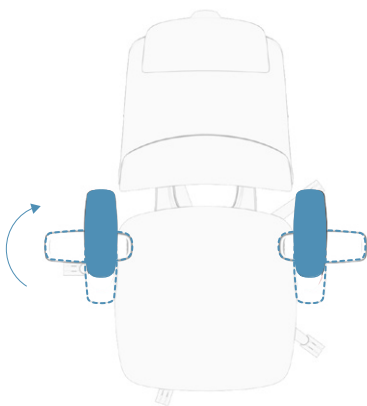

Dual Headrest Options • Precision Support for Every Need

We offer two headrest options, both height-adjustable and flexibly contoured. The Wide-Range headrest extends support, ideal for users 155cm and above; the Streamline headrest blends smoothly into the chair for a minimalist look. Each features large-size design and ergonomic curvature, providing consistent comfort in any position.

Fatigue relief and easy maintenance

With a recline angle of up to 130°, Seda offers unparalleled relaxation, allowing you to effortlessly slip into a state that helps to rejuvenate your energy. Meanwhile, the faux leather padded footrest not only ensures that your legs are relaxed, but also promotes stretching of muscles throughout the body. More than just a seat, this chair is the catalyst for a refreshed lounging experience, providing the user with an unrivaled experience of comfort and relaxation. Our chairs combine ultimate relaxation with sophisticated design to make your rest more enjoyable.

Fully adjustable armrest

The unique armrest design provides a full 360° of movement. Whether you are focusing on work or resting, simply adjust the rotation angle of the armrest surface and pivot arm, and the 5D armrest will easily support your arm, creating a comfortable experience for both work and rest.

Status 1: Focused work

Status 2: Leisure

Status 3: Immersive break

Step:1

Step:2

Step:3

Focused work

Leisure