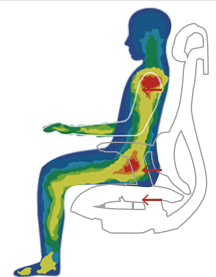

Wire-controlled self-adaptive

With wire-controlled handle operation and self-adaptive feature, this chair is suitable for different weights without adjusting the spring force.

Seat depth slide

Seat height adjustment

Tilt lock

**Wherever, Whenever Seated
You Will Need A Softer Chair**

Jointed Passive Frontal Lumbar Support

✘ Common
Cannot
people
exerted

Non fixed lumbar support

do not fit the waist curve of different people and the pressure is mainly concentrated on the shoulder and hip.

✓ Flexible plastic lumbar support adjustment

The support position and strength can be adjusted on demand, providing effective support for your waist and distributing local pressure.

Dual Support Options, Precise Comfort in Every Pose

Option 2

Fabric lumbar

125° Back Tilt

Tilt adjustment

Provide immediate balance support and movement based on the posture and sitting posture.

**Flex Back
Brings Extra
Movement**

**Seda
A Softer Chair
Without
Backache**