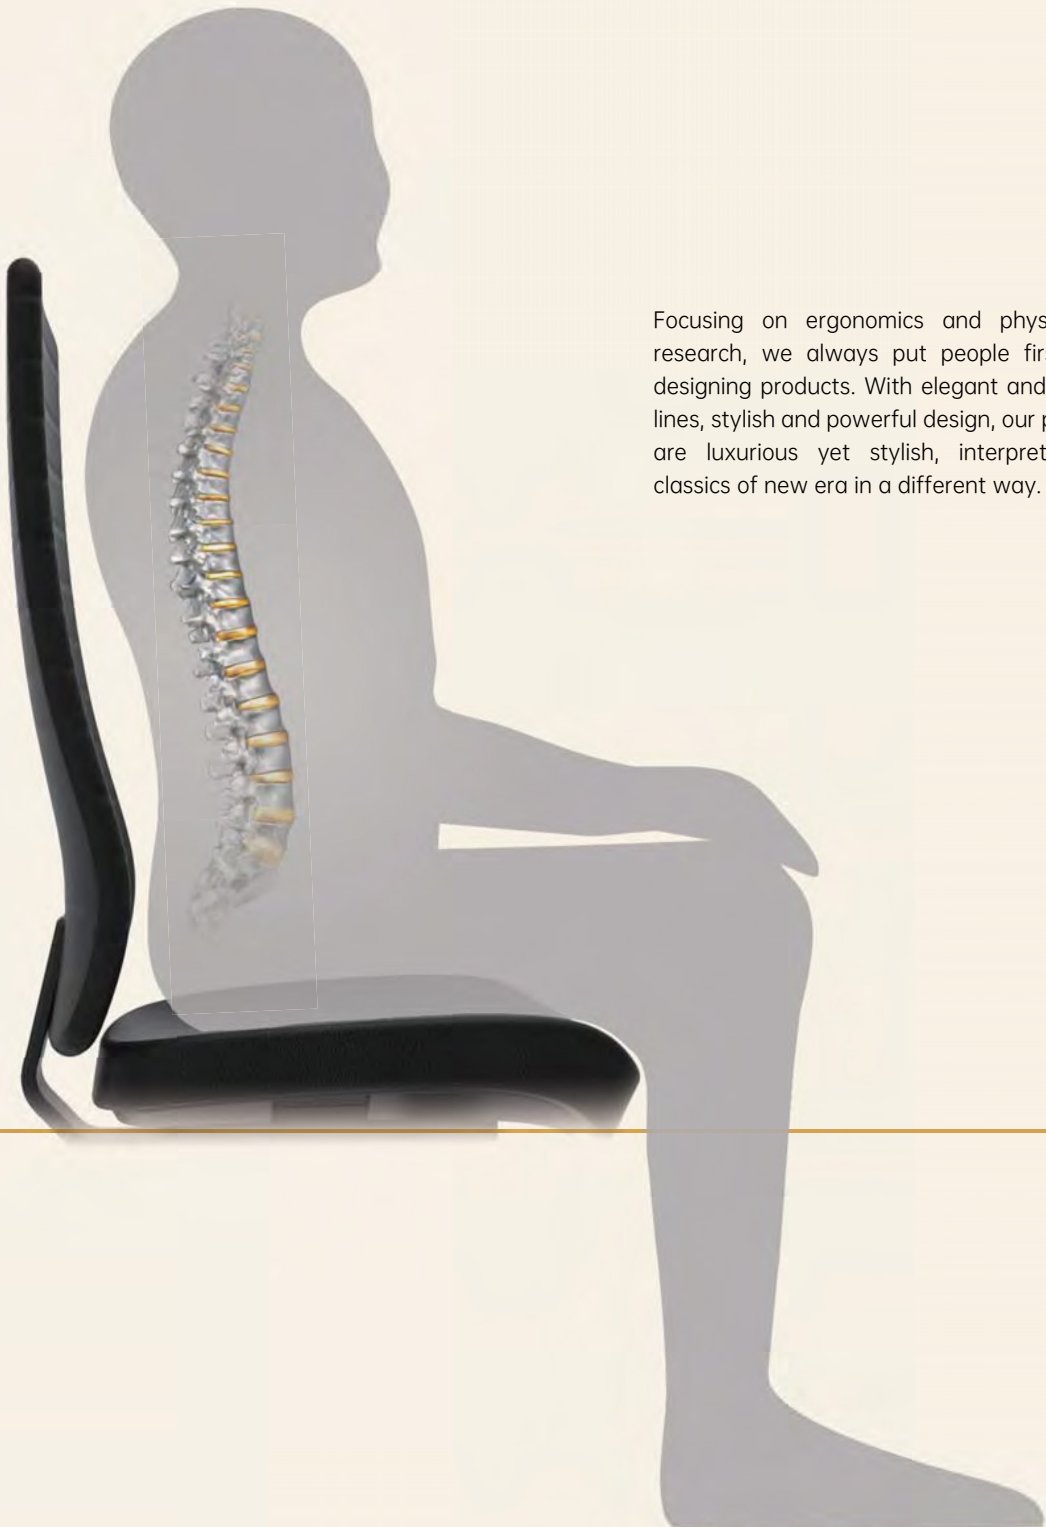

# FRASSO™

Focusing on ergonomics and physiological research, we always put people first while designing products. With elegant and smooth lines, stylish and powerful design, our products are luxurious yet stylish, interpreting the classics of new era in a different way.

# Ergonomics Application

In the design of FRASSO series, the emphasis is placed on "softness", aiming to bring users more "soft and comfortable" seating feeling.

FRASSO chair is simple yet elegant. It's a perfect combination of motion and quietness that is reflected in the natural waist line design of chair back and multi-functional tilting & locking base.

# FRASSO<sup>TM</sup>

The intelligent and stealth headrest is concise and user-friendly.

The ergonomic curve of chair back makes people feel relaxed & comfortable.

Smooth shape and body of the chair blend seamlessly.

The tilting tension of chair back, seat height and seat depth are adjustable.

Five-stage locking function, five tilting options.

Both sides of the seat cushion are slightly higher while the front end uplifts slightly and then slides downward naturally, proving more comfortable seating feeling.