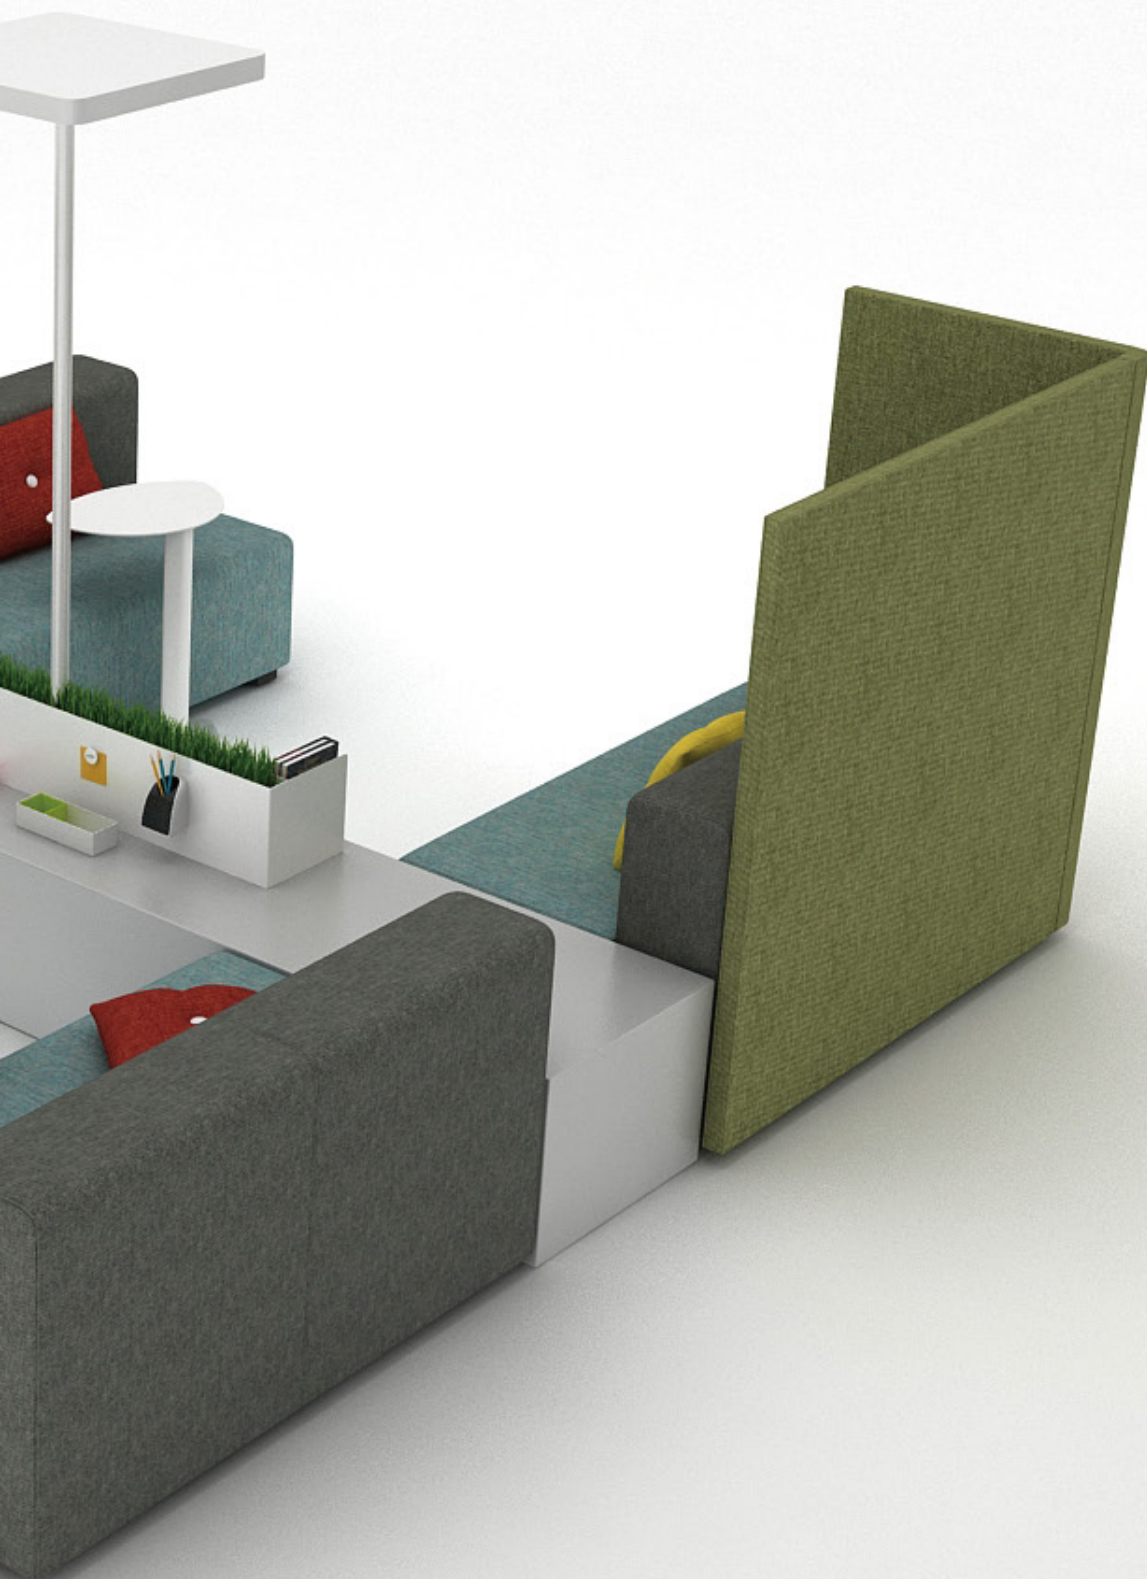

Platform

rm Solution

Zigzag

Make segmentation while fully using the office space; especially suitable for the personal temporary work in the long and narrow space near window and aisle.

Cube makes a small space in a larger one and closes the door to external noise and other sounds. It supports one-to-one negotiation area, group discussion area and multimedia conference area.

Face Time

Privacy

2213

Backrest

W 640
D 60
H 1400

Rectangular seat
cushion

W 710
D 580
H 420

Cushion

W 700
D 180
H 350

With largely upholstery and screen system, Cube can provide you the privacy from visual and acoustic perspectives in the public area.

Landing

In the open planing office, Cube can provide you a semi-opened landing place, where you can find any person as you want, or find a place to relax on the way you go to the next station.

Focus

When you need to answer/make a phone call, this is the perfect place for you as a work bay, thanks to the Focus telephone booth.

Telephone booth

W 1200
D 1200
H 2200

Round stool

D 400
H 420

personal call or find a space to handle some personal issues, Cube booth would be the best to the great acoustic performance, and you can be more focused at that place.