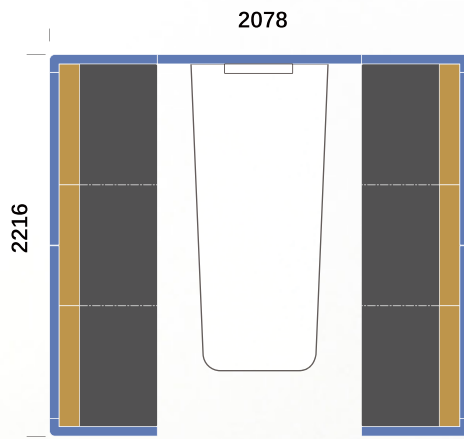

Round stool

D 400
H 420

Rectang

Rectangular seat cushion

W 1420
D 580
H 420

Backrest

W 1420
D 260
H 750

Rotatable tea table

W 450
D 1050
H 650

Cushion stool

W 700
D 180
H 260

Landscape

Cube creates a personalized office space that is brisk, multidimensional and welcomes interactions. This not only enriches the choices of spatial division, but also meets the requirements for teamwork and personal privacy. Furthermore, it is ergonomic, allowing you to have the comfort and warm feelings.

Platform

rm Solution

Zigzag

Make segmentation while fully using the office space; especially suitable for the personal temporary work in the long and narrow space near window and aisle.

Cube makes a small space in a larger one and closes the door to external noise and other sounds. It supports one-to-one negotiation area, group discussion area and multimedia conference area.

Face Time

Privacy

2213

Backrest

W 640
D 60
H 1400

Rectangular seat
cushion

W 710
D 580
H 420

Cushion