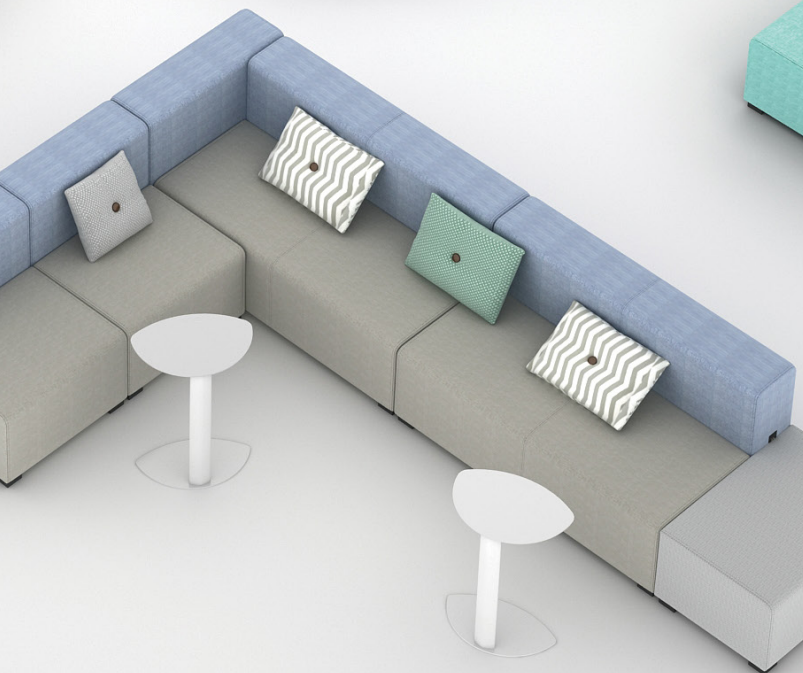

You may freely change your own leisure space. It is a brand-new design purpose which CUBE multi-functional combination sofa endows the modern public leisure space with.

Simple, but diversified. Cube's powerful modular units can be configured for the leisure space as you like.

Platform

rm Solution

Zigzag

Make segmentation while fully using the office space; especially suitable for the personal temporary work in the long and narrow space near window and aisle.

Cube makes a small space in a larger one and closes the door to external noise and other sounds. It supports one-to-one negotiation area, group discussion area and multimedia conference area.

Active
Inspire

Forum

When you
the official
colleagues

want to hold a brain storm or forum discussion, Cube should be a brilliant choice besides meeting room and training room, which can meet your points without distraction to other out of the forum but in the same office space.