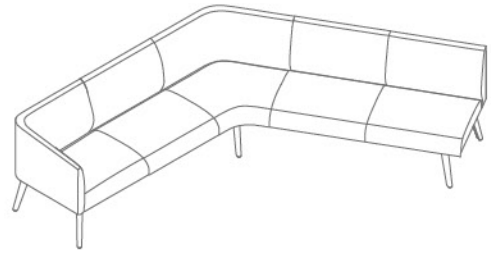

Cabana means “Beach House”, which echoes the original design inspiration and ideas with the hope to create a comfortable, warm, humanistic and cozy place for users in a regular, rigid and serious office space. **Chalet** is a transfer station to the vitality of nature, where different product modules can be combined and used to constitute different functional places similar to beach terrace. Flexible functional accessories provide comprehensive support for different spaces.

Product Story

Through the combination of different modules, **Cabana** can be flexibly applied in open leisure places, social places, collaboration spaces, reception spaces, etc, where the employees can freely talk and discuss with each other, or focus on their own things, promoting communication and collaboration. By combining different materials and colors, the product can speak for the enterprises and employees, revealing the corporate personality and culture.

Choice of Communication

The modular **Cabana** flexibly connects different work spaces, enabling users to achieve natural transition between work and leisure, and also increases social interaction between different departments.