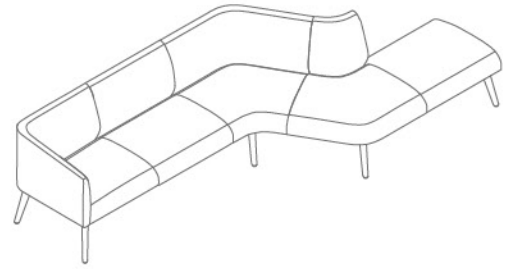

CABANA

Collaborative

NOVAH

Design Story

Cabana is inspired by the form of spoodrift -- warm sunshine, golden beach, green coconut trees, original ecology of thatched cottage and sea breeze that blows up blossoming waves. All of these make people feel pleasant and peaceful. The design elements of Cabana products are derived from waves. The seat cushion adopts arc-shaped wave form, and the backrest is highlighted by the wave posture. Its combination design stems from different functions of little huts by the sea.

Cabana means “Beach House”, which echoes the original design inspiration and ideas with the hope to create a comfortable, warm, humanistic and cozy place for users in a regular, rigid and serious office space. **Chalet** is a transfer station to the vitality of nature, where different product modules can be combined and used to constitute different functional places similar to beach terrace. Flexible functional accessories provide comprehensive support for different spaces.

Product Story

Through the combination of different modules, **Cabana** can be flexibly applied in open leisure places, social places, collaboration spaces, reception spaces, etc, where the employees can freely talk and discuss with each other, or focus on their own things, promoting communication and collaboration. By combining different materials and colors, the product can speak for the enterprises and employees, revealing the corporate personality and culture.

Choice of Communication

The modular **Cabana** flexibly connects different work spaces, enabling users to achieve natural transition between work and leisure, and also increases social interaction between different departments.