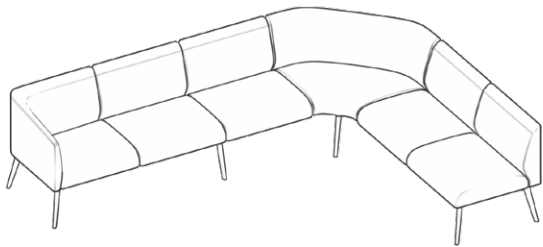

CABANA

Collaborative

NOVAH

Design Story

Cabana is inspired by the form of spoodrift -- warm sunshine, golden beach, green coconut trees, original ecology of thatched cottage and sea breeze that blows up blossoming waves. All of these make people feel pleasant and peaceful. The design elements of Cabana products are derived from waves. The seat cushion adopts arc-shaped wave form, and the backrest is highlighted by the wave posture. Its combination design stems from different functions of little huts by the sea.

Cabana means “Beach House”, which echoes the original design inspiration and ideas with the hope to create a comfortable, warm, humanistic and cozy place for users in a regular, rigid and serious office space. **Chalet** is a transfer station to the vitality of nature, where different product modules can be combined and used to constitute different functional places similar to beach terrace. Flexible functional accessories provide comprehensive support for different spaces.

Product Story

Through the combination of different modules, **Cabana** can be flexibly applied in open leisure places, social places, collaboration spaces, reception spaces, etc, where the employees can freely talk and discuss with each other, or focus on their own things, promoting communication and collaboration. By combining different materials and colors, the product can speak for the enterprises and employees, revealing the corporate personality and culture.

Choice of Communication

The modular **Cabana** flexibly connects different work spaces, enabling users to achieve natural transition between work and leisure, and also increases social interaction between different departments.