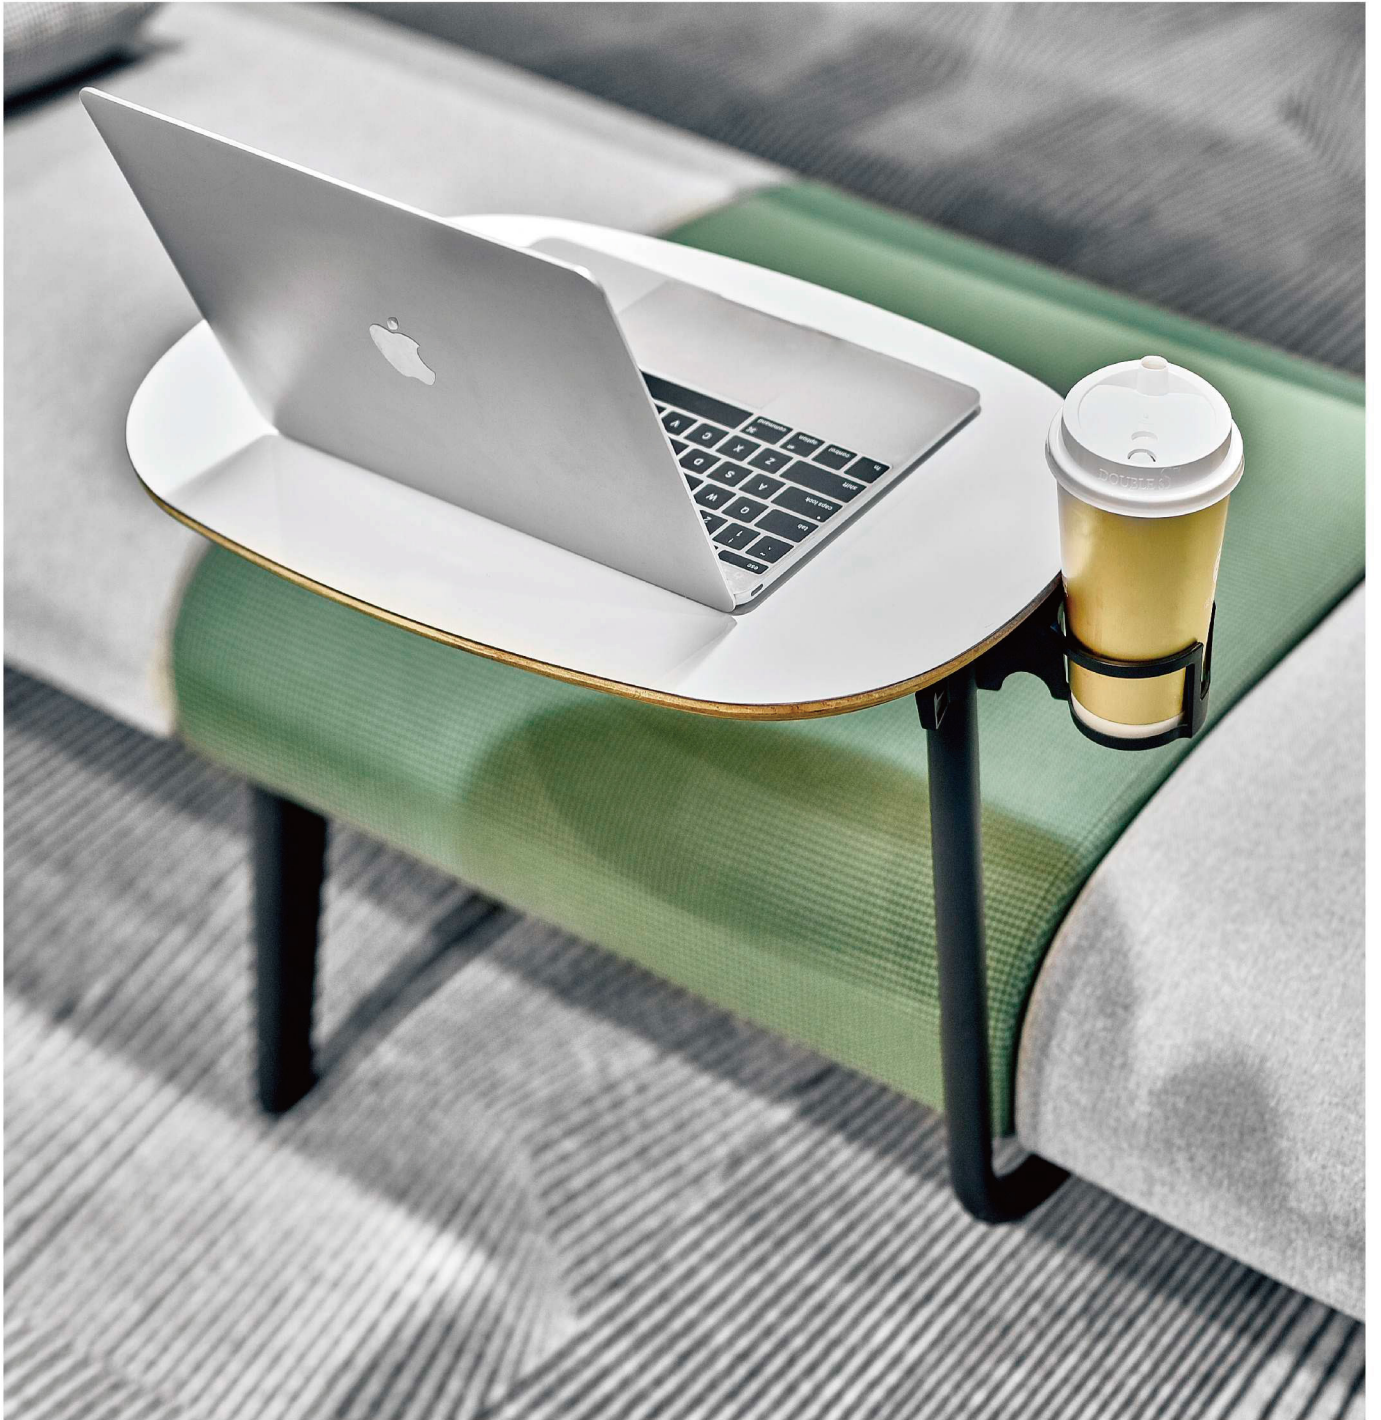

Choice of Extension