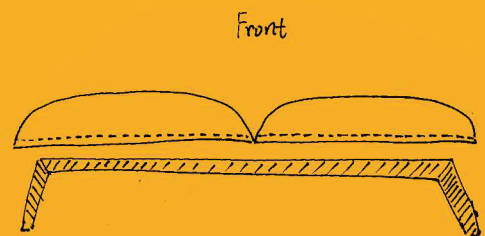

Cabana means “Beach House”, which echoes the original design inspiration and ideas with the hope to create a comfortable, warm, humanistic and cozy place for users in a regular, rigid and serious office space. **Chalet** is a transfer station to the vitality of nature, where different product modules can be combined and used to constitute different functional places similar to beach terrace. Flexible functional accessories provide comprehensive support for different spaces.