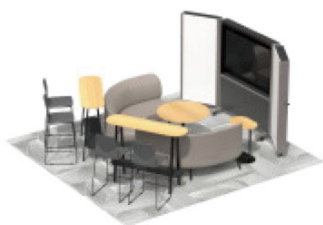

Single seat

Double seat

120° sofa

Combination sofa

It's possible to easily create working and conference privacy even in the largest open plan spaces. The open area becomes a coexistence space of work and rest.

The semi-enclosed design is easy to intersperse at workstations, providing a collaborative space for communication and flat decision-making at any time.

Inter-station cooperation area

Productization of Spatial Arrangement

A 2-seat workstation setup, featuring privacy screens and desk tops, offers an elevated sense of visual and acoustic privacy. This arrangement creates a laid-back, interactive zone for independent work and relaxed meetings, perfect for clients seeking a semi-secluded office scene.