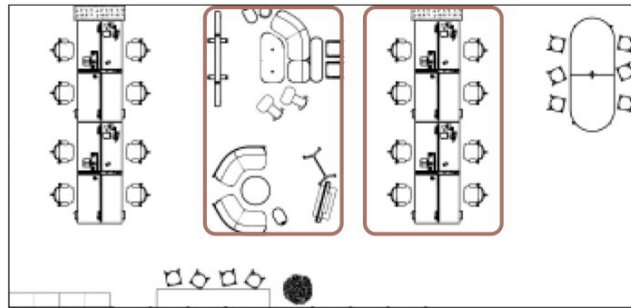

Inter-station cooperation area

Productization of Spatial Arrangement

Productization of application scene would allow the replacement of existing workstation combinations at any time. Suitable for different needs of different scenarios.