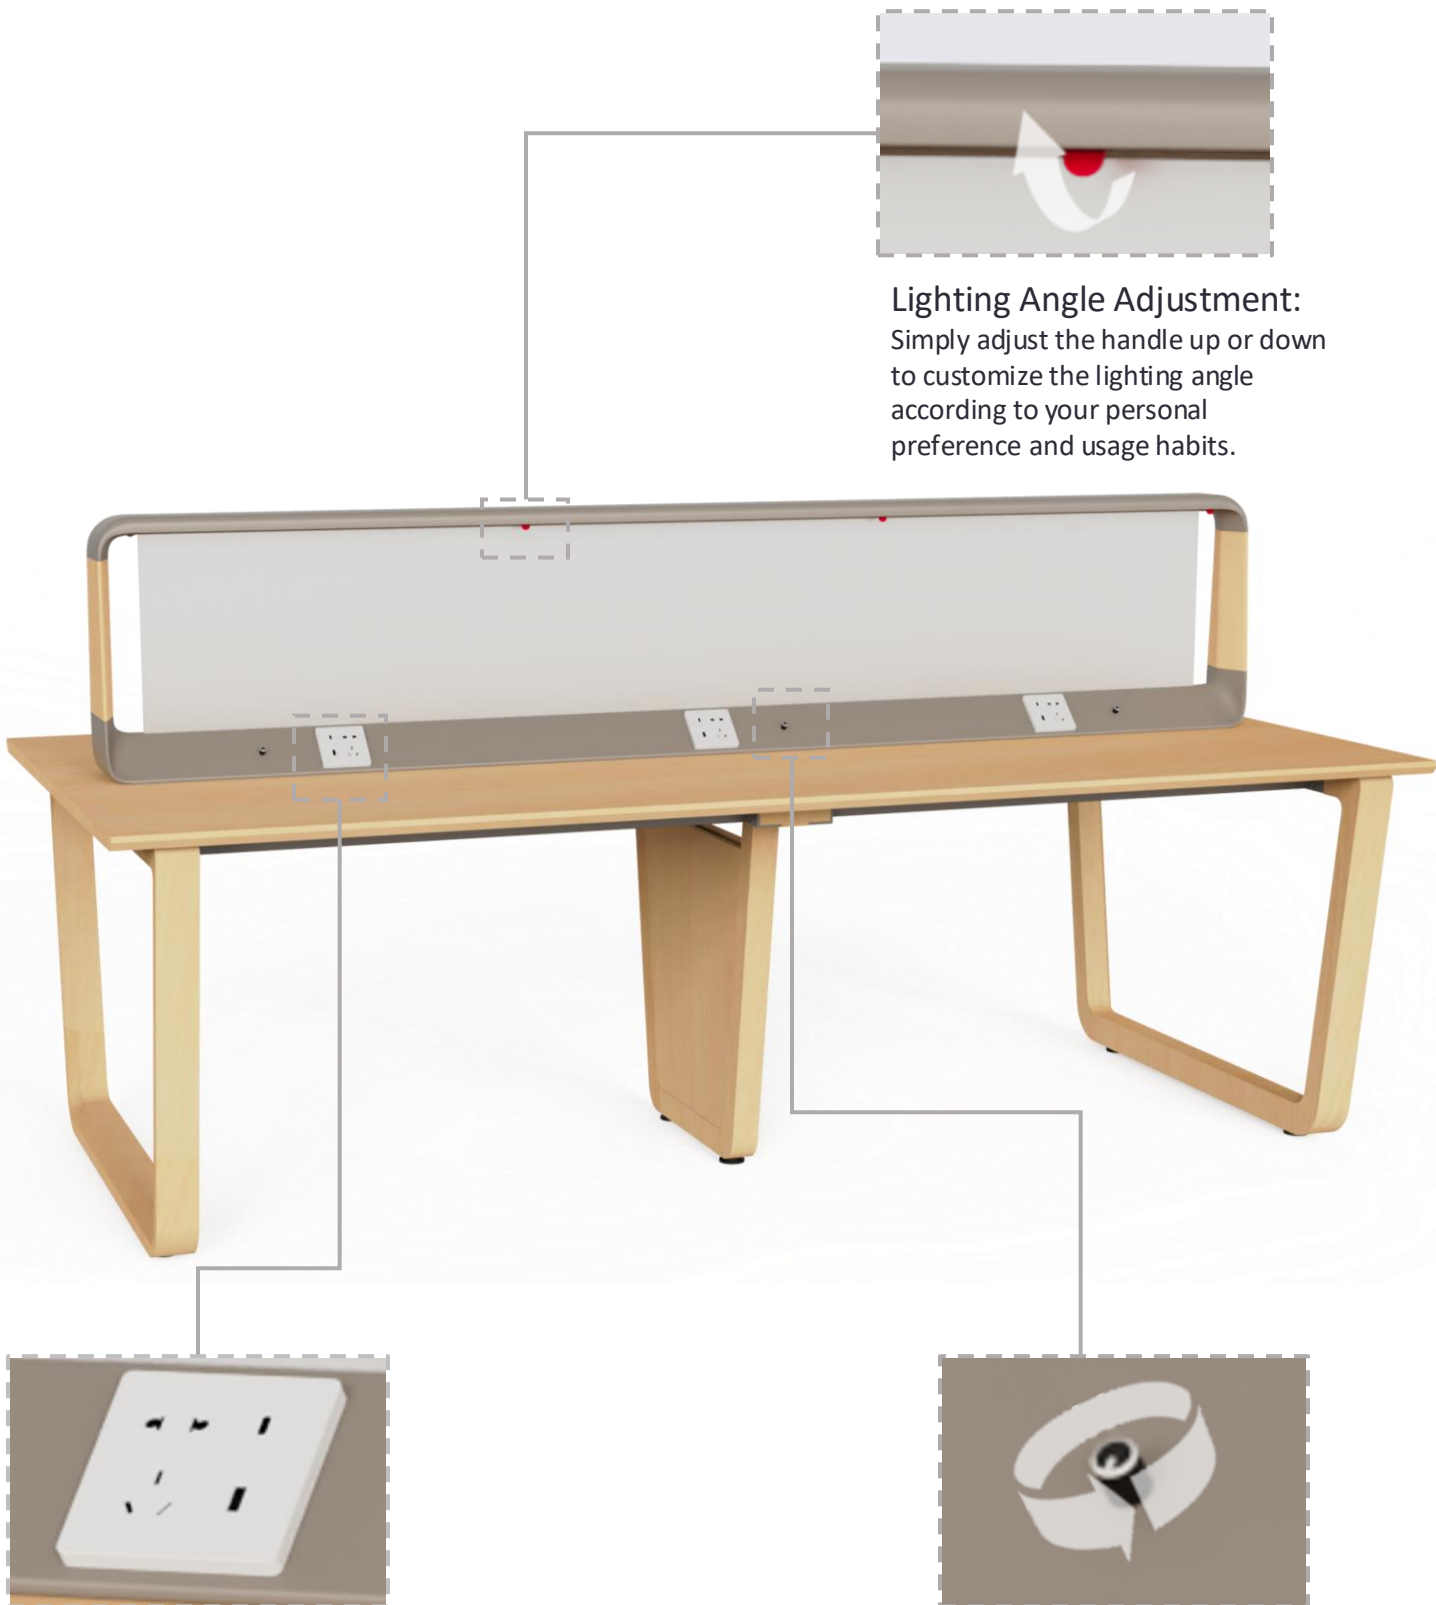

Mind

Guide Book

Lighting Angle Adjustment:
Simply adjust the handle up or down to customize the lighting angle according to your personal preference and usage habits.

Power Outlet:

Equipped with a modular power socket featuring USB ports, it meets the charging needs of personal mobile devices and ensures continuous usage.

Lighting Control:

The table features LED soft lighting. By rotating the dimmer knob, users can easily adjust the brightness to suit their individual preferences.

Lighting Angle Adjustment:

Simply adjust the handle up or down to customize the lighting angle according to your personal preference and usage habits.

Power Outlet:

Equipped with a modular power socket featuring USB ports, it meets the charging needs of personal mobile devices and ensures continuous usage.

Lighting Control:

The table features LED soft lighting, which can be turned on and off with a simple touch on the metal switch.