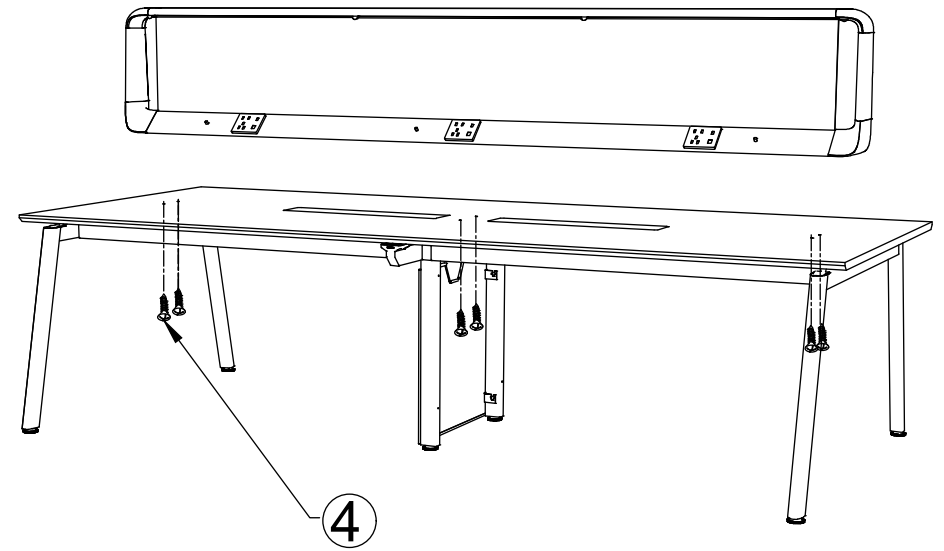

Step 4

Middle Lamp Bracket Installation