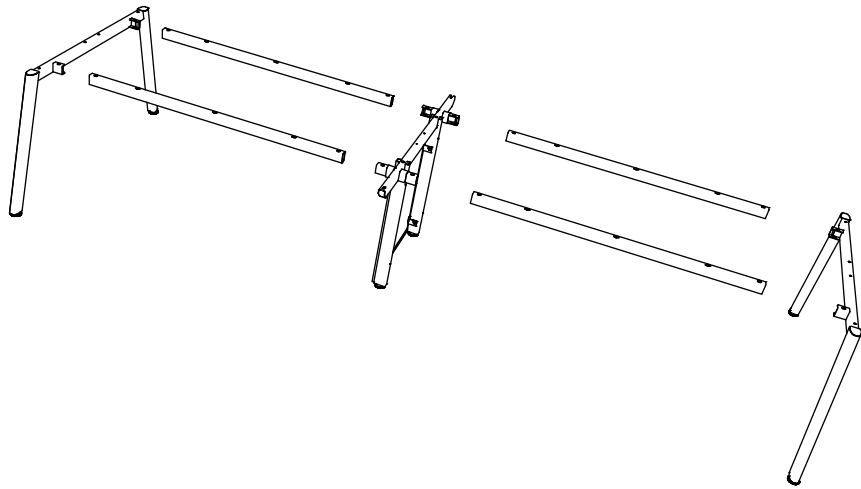

②

6X Middle Leg Upper Beam End Pieces

③

2X Middle Leg Support Pieces

④

6X (Cross-Head Self-Tapping Screws 5*35_Galvanized)

⑤

8X (Countersunk Head Self-Tapping Screw 4.0*45)

⑥

20X (Countersunk Head Self-Tapping Screw 4.0*20)

Step 1

A-Frame Leg Installation

Step 2

Six-person Table Leg Frame Installation

Step 3

Six-person Tabletop Installation