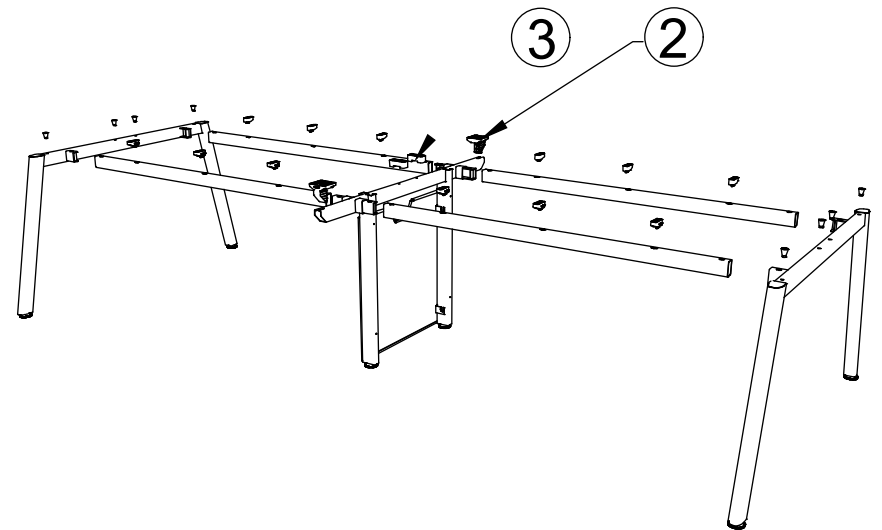

②

6X Middle Leg Upper Beam End Pieces

③

2X Middle Leg Support Pieces

④

6X (Cross-Head Self-Tapping Screws 5*35_Galvanized)

⑤

8X (Countersunk Head Self-Tapping Screw 4.0*45)

⑥

20X (Countersunk Head Self-Tapping Screw 4.0*20)

Step 1

A-Frame Leg Installation

Step 2

Six-person Table Leg Frame Installation

Step 3

Six-person Tabletop Installation

Step 4

Middle Lamp Bracket Installation

Step 5

Installation Complete