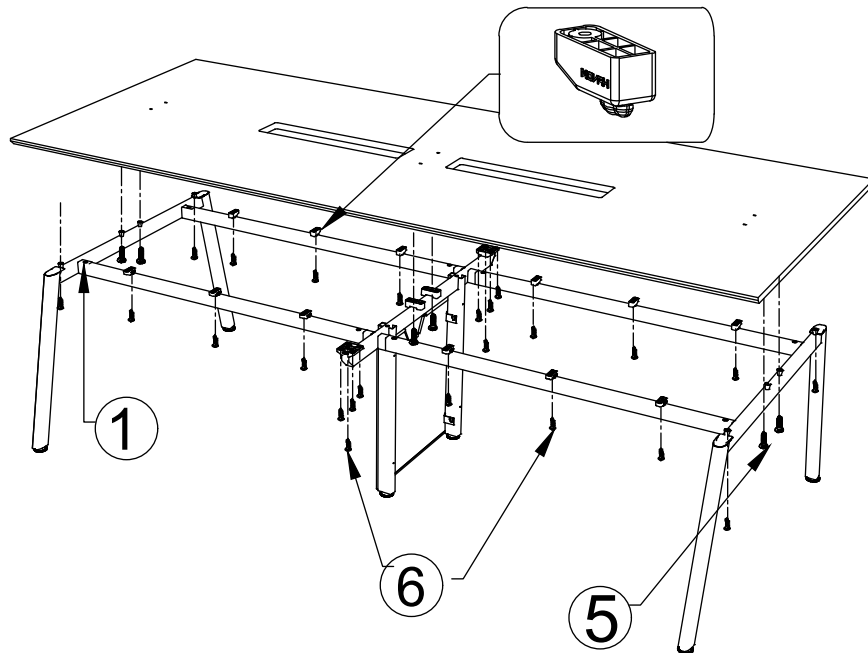

②

6X Middle Leg Upper Beam End Pieces

③

2X Middle Leg Support Pieces

④

6X (Cross-Head Self-Tapping Screws 5*35_Galvanized)

⑤

8X (Countersunk Head Self-Tapping Screw 4.0*45)

⑥

20X (Countersunk Head Self-Tapping Screw 4.0*20)

Step 1

A-Frame Leg Installation

Step 2

Six-person Table Leg Frame Installation

Step 3

Six-person Tabletop Installation

Step 4

Middle Lamp Bracket Installation

Step 5

Installation Complete