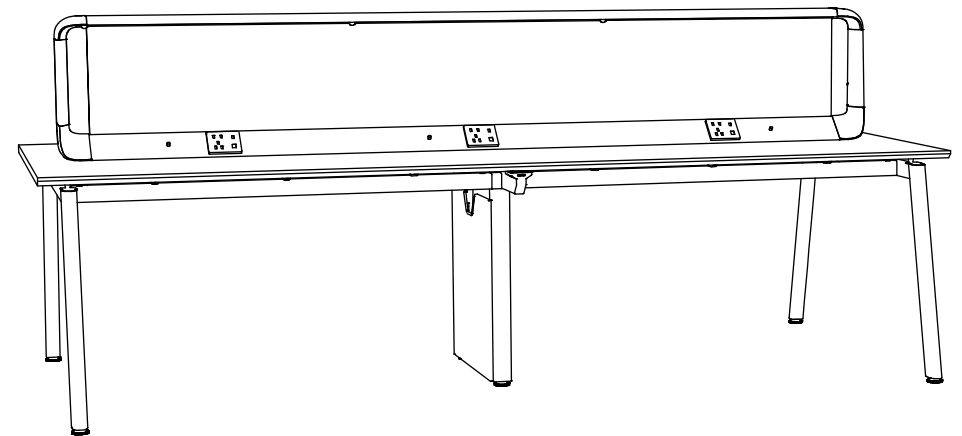

Mind

6-Person Cluster A-type
Leg Reading Table

NOVAH

NOVAH System Technology Co.,Ltd.
Tel: 400-115-1688
Web: www.novah.cc
Mail: int@novah.cc

NOVAH

Product Parts List

①

8X Crossbeam Upper and Lower Conical Connectors

②

6X Middle Leg Upper Beam End Pieces

③

2X Middle Leg Support Pieces

④

6X (Cross-Head Self-Tapping Screws 5*35_Galvanized)

⑤

8X (Countersunk Head Self-Tapping Screw 4.0*45)

⑥

20X (Countersunk Head Self-Tapping Screw 4.0*20)

Step 1

A-Frame Leg Installation

Step 2

Six-person Table Leg Frame Installation

Step 3

Six-person Tabletop Installation