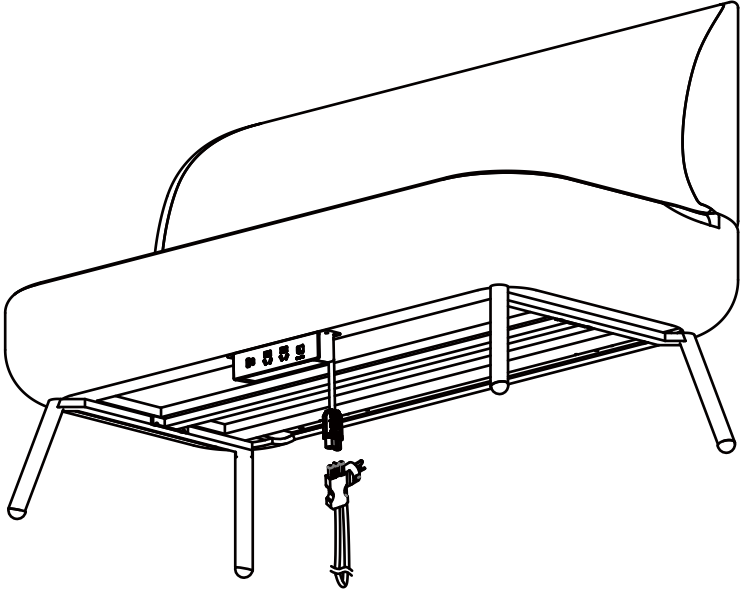

**Installation Instructions
for Single Power Supply of Bloom**