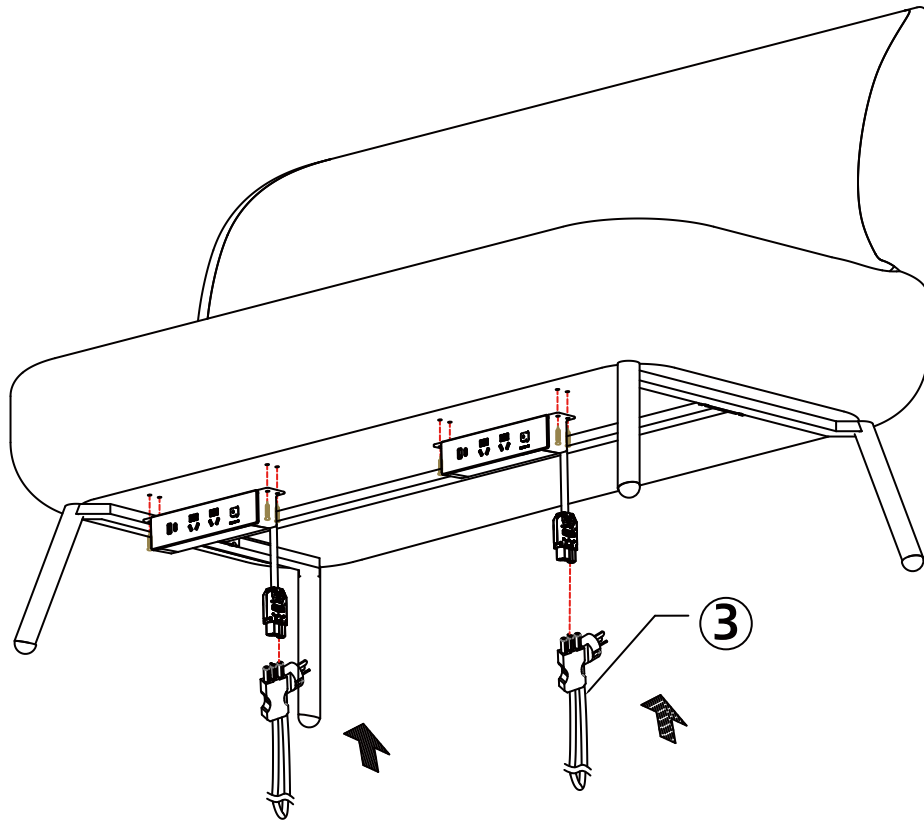

Dimensions of two-person type:
 L*W*H: 1400*700*865mm
 Seat height: 427mm

Dimensions of 120° type:
 L*W*H: 1800*935*865mm
 (Side depth: 700mm)
 Seat height: 427mm

Installation Instructions for Bloom Double Power Supply

Product Parts List

Step 1

Install hanging socket (2 power plugs) at the bottom of sofa

Sofa

2

Hanging socket
(2 power plugs)

3

Three-pronged quick
connecting power cord

4

8X(M3*16)

Near the side power supply center 400mm, front position;

Step 2

Install three-pronged quick connecting power cord to hanging socket (2 power plugs)

Step 3

Dimensions of single-person type:

L*W*H: 700*700*865mm

Seat height: 427mm

Dimensions of two-person type:

L*W*H: 1400*700*865mm

Seat height: 427mm

Dimensions of 120° type:

L*W*H: 1800*935*865mm

(Side depth: 700mm)

Seat height: 427mm