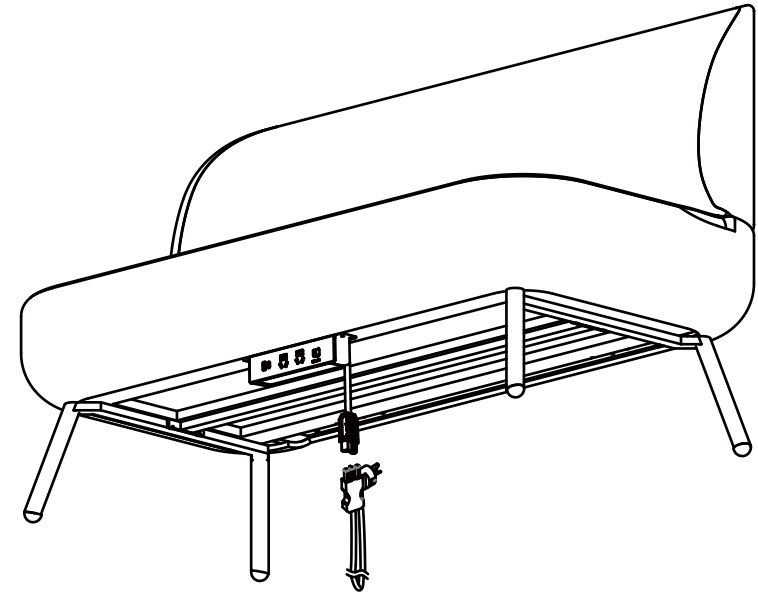

Bloom

Power Supply

NOVAH®

NOVAH System Technology Co.,Ltd.
Tel: 400-115-1688
Web: www.novah.cc
Mail: int@novah.cc

NOVAH®