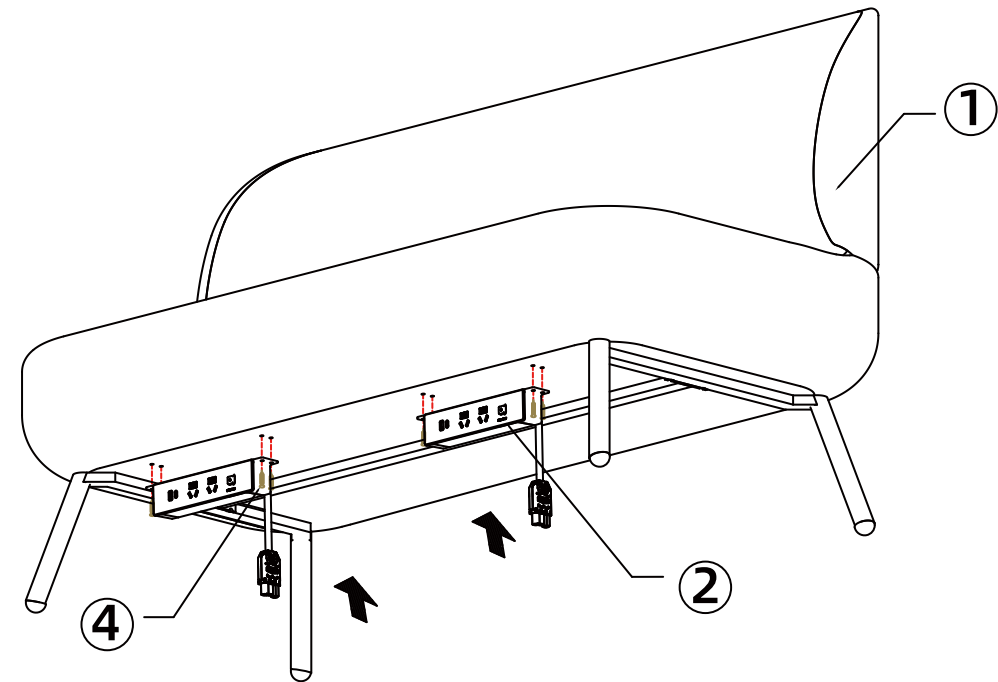

Dimensions of two-person type:
 L*W*H: 1400*700*865mm
 Seat height: 427mm

Dimensions of 120° type:
 L*W*H: 1800*935*865mm
 (Side depth: 700mm)
 Seat height: 427mm

Installation Instructions for Bloom Double Power Supply

Product Parts List

Step 1

Install hanging socket (2 power plugs) at the bottom of sofa

Sofa

2

Hanging socket
(2 power plugs)

3

Three-pronged quick
connecting power cord

4

8X(M3*16)

Near the side power supply center 400mm, front position;

Step 2

Install three-pronged quick connecting power cord to hanging socket (2 power plugs)

Step 3

Dimensions of single-person type:

L*W*H: 700*700*865mm

Seat height: 427mm

Dimensions of two-person type:

L*W*H: 1400*700*865mm

Seat height: 427mm

Dimensions of 120° type:

L*W*H: 1800*935*865mm

(Side depth: 700mm)

Seat height: 427mm