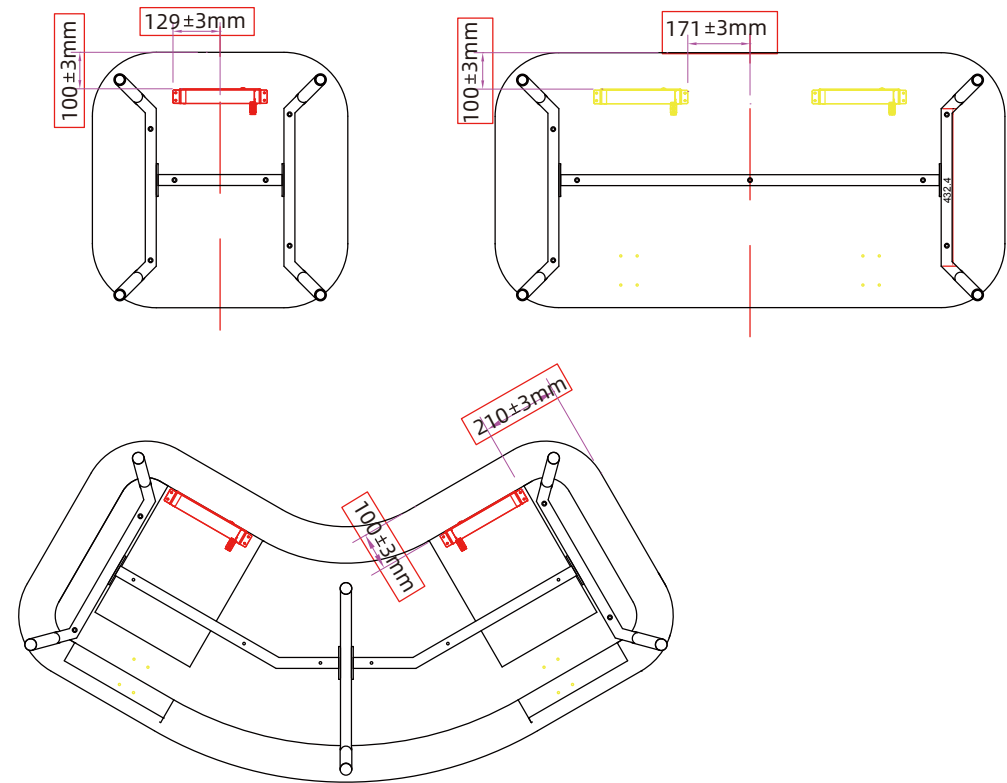

4x(M3*16)

Note: Center and front position

Step 2

Install three-pronged quick connecting power cord to hanging socket (2 power plugs)

Step 3

The installation is complete

Dimensions of single-person type:
 L*W*H: 700*700*865mm
 Seat height: 427mm

Dimensions of two-person type:
 L*W*H: 1400*700*865mm
 Seat height: 427mm

Dimensions of 120° type:
 L*W*H: 1800*935*865mm
 (Side depth: 700mm)
 Seat height: 427mm

Installation Instructions for Bloom Double Power Supply

4

8X(M3*16)

Near the side power supply center 400mm, front position;

Step 2

Install three-pronged quick connecting power cord to hanging socket (2 power plugs)

Step 3

Dimensions of single-person type:

L*W*H: 700*700*865mm

Seat height: 427mm

Dimensions of two-person type:

L*W*H: 1400*700*865mm

Seat height: 427mm

Dimensions of 120° type:

L*W*H: 1800*935*865mm

(Side depth: 700mm)

Seat height: 427mm