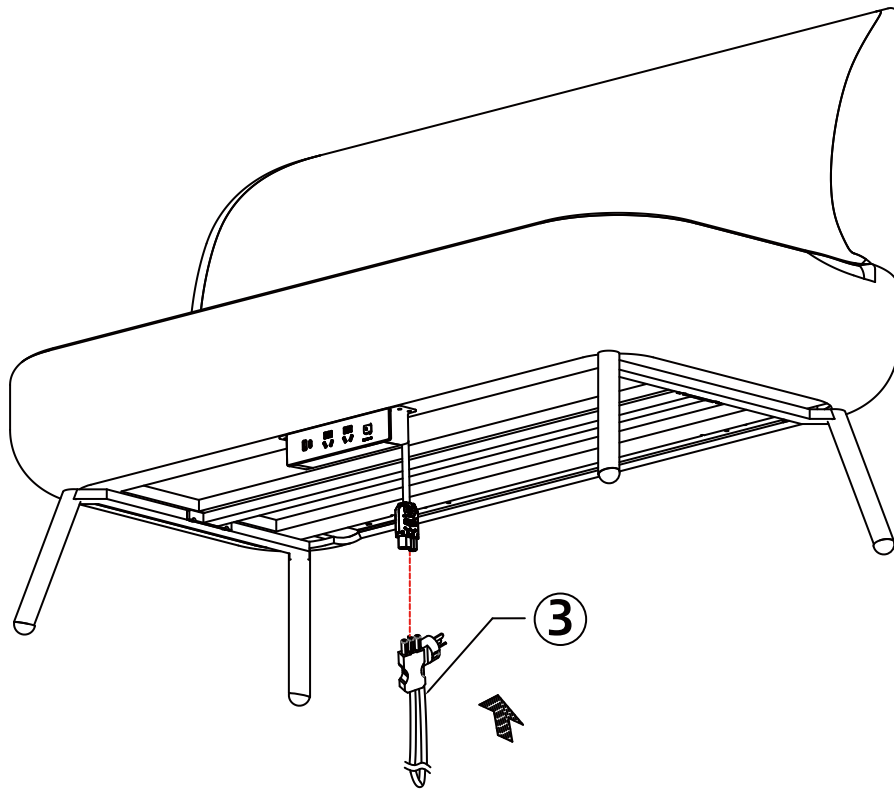

Step 1

Install hanging socket (2 power plugs) at the bottom of sofa

Sofa

2

Hanging socket
(2 power plugs)

3

Three-pronged quick
connecting power cord

4

4x(M3*16)

Note: Center and front position

Step 2

Install three-pronged quick connecting power cord to hanging socket (2 power plugs)

Step 3

The installation is complete

Dimensions of single-person type:
 L*W*H: 700*700*865mm
 Seat height: 427mm

Dimensions of two-person type:
 L*W*H: 1400*700*865mm
 Seat height: 427mm

Dimensions of 120° type:
 L*W*H: 1800*935*865mm
 (Side depth: 700mm)
 Seat height: 427mm

Installation Instructions for Bloom Double Power Supply

Seat height: 427mm

Dimensions of two-person type:

L*W*H: 1400*700*865mm

Seat height: 427mm

Dimensions of 120° type:

L*W*H: 1800*935*865mm

(Side depth: 700mm)

Seat height: 427mm