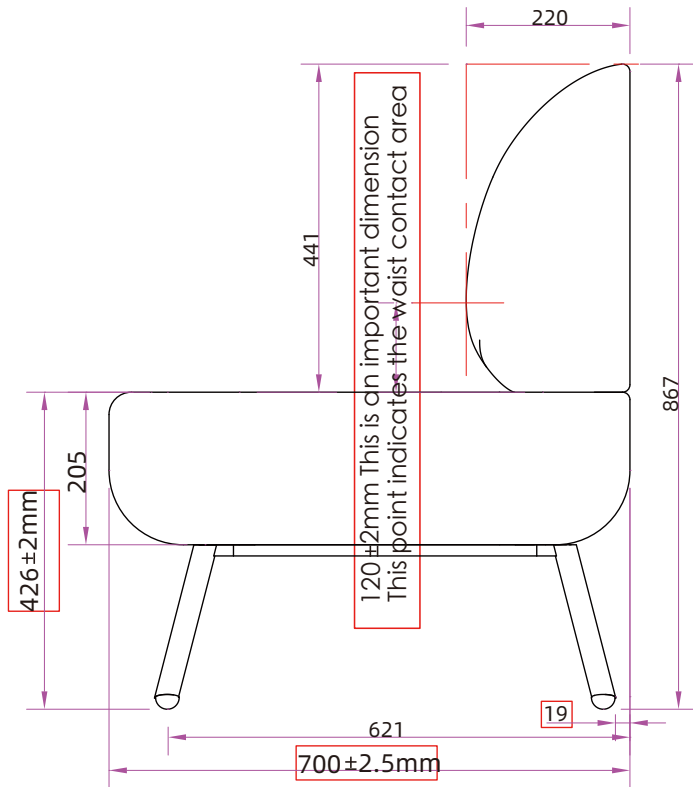

4x(M3*16)

Note: Center and front position

Step 2

Install three-pronged quick connecting power cord to hanging socket (2 power plugs)

Step 3

The installation is complete

Dimensions of single-person type:
 L*W*H: 700*700*865mm
 Seat height: 427mm

Dimensions of two-person type:
 L*W*H: 1400*700*865mm
 Seat height: 427mm

Dimensions of 120° type:
 L*W*H: 1800*935*865mm
 (Side depth: 700mm)
 Seat height: 427mm

Installation Instructions for Bloom Double Power Supply

4

8X(M3*16)

Near the side power supply center 400mm, front position;

Step 2

Install three-pronged quick connecting power cord to hanging socket (2 power plugs)

Step 3

Dimensions of single-person type:

L*W*H: 700*700*865mm

Seat height: 427mm

Dimensions of two-person type:

L*W*H: 1400*700*865mm

Seat height: 427mm

Dimensions of 120° type:

L*W*H: 1800*935*865mm

(Side depth: 700mm)

Seat height: 427mm