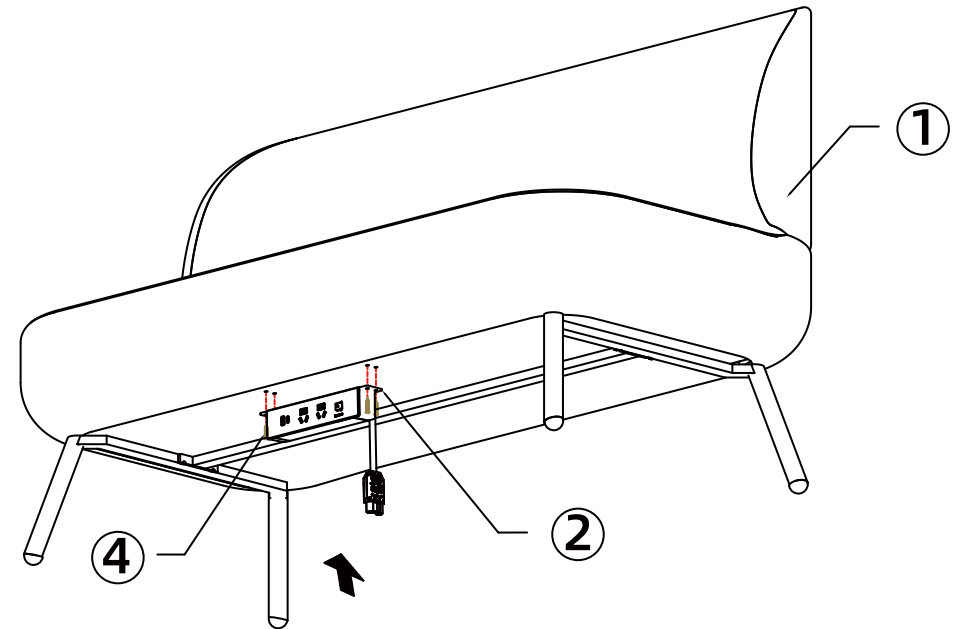

Step 1

Install hanging socket (2 power plugs) at the bottom of sofa

Sofa

2

Hanging socket
(2 power plugs)

3

Three-pronged quick
connecting power cord

4

4x(M3*16)

Note: Center and front position

Step 2

Install three-pronged quick connecting power cord to hanging socket (2 power plugs)

Step 3

The installation is complete

Dimensions of single-person type:
 L*W*H: 700*700*865mm
 Seat height: 427mm

Dimensions of two-person type:
 L*W*H: 1400*700*865mm
 Seat height: 427mm

Dimensions of 120° type:
 L*W*H: 1800*935*865mm
 (Side depth: 700mm)
 Seat height: 427mm

Installation Instructions for Bloom Double Power Supply

Seat height: 427mm

Dimensions of two-person type:

L*W*H: 1400*700*865mm

Seat height: 427mm

Dimensions of 120° type:

L*W*H: 1800*935*865mm

(Side depth: 700mm)

Seat height: 427mm