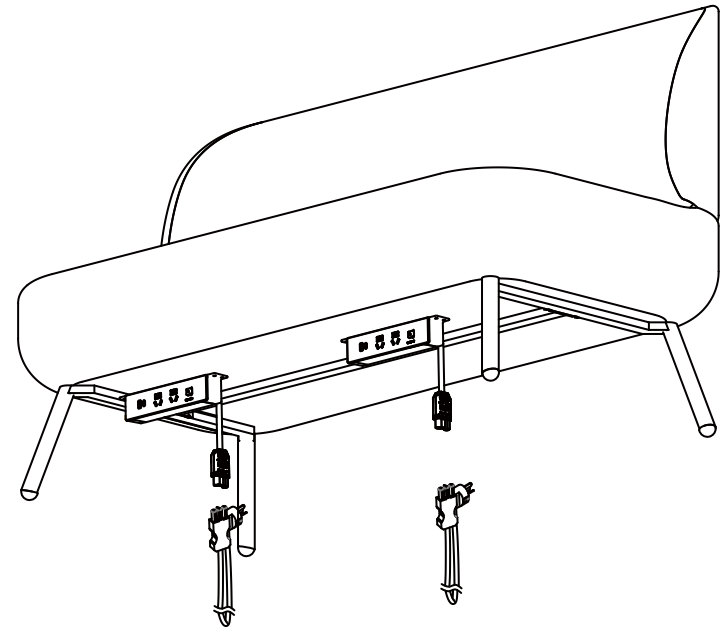

Step 1

Install hanging socket (2 power plugs) at the bottom of sofa

Sofa

2

Hanging socket
(2 power plugs)

3

Three-pronged quick
connecting power cord

4

4x(M3*16)

Note: Center and front position

Step 2

Install three-pronged quick connecting power cord to hanging socket (2 power plugs)

Step 3

The installation is complete

Dimensions of single-person type:
 L*W*H: 700*700*865mm
 Seat height: 427mm

Dimensions of two-person type:
 L*W*H: 1400*700*865mm
 Seat height: 427mm

Dimensions of 120° type:
 L*W*H: 1800*935*865mm
 (Side depth: 700mm)
 Seat height: 427mm

Installation Instructions for Bloom Double Power Supply

Product Parts List

Step 1

Install hanging socket (2 power plugs) at the bottom of sofa

Sofa

2

Hanging socket
(2 power plugs)

3

Three-pronged quick
connecting power cord