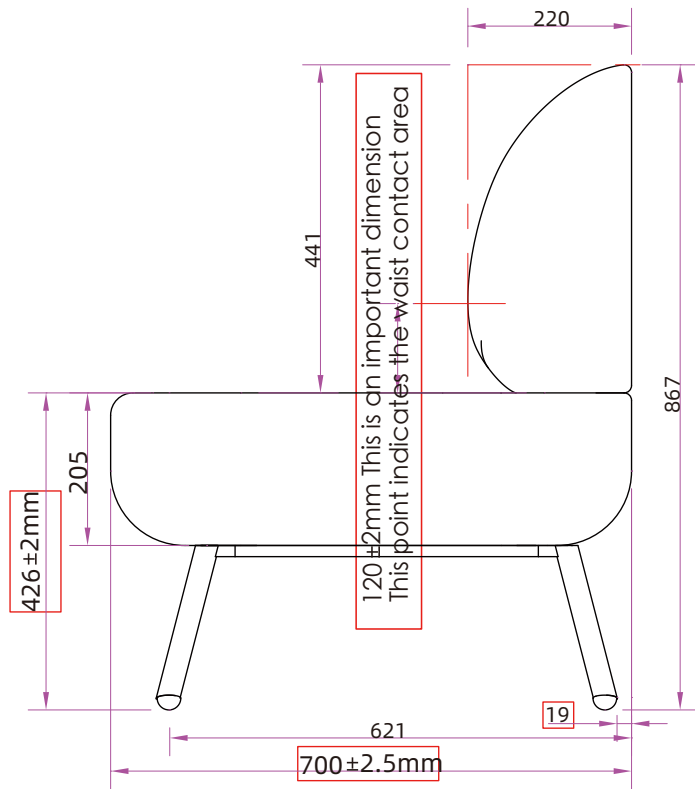

4x(M3*16)

Note: Center and front position

Step 2

Install three-pronged quick connecting power cord to hanging socket (2 power plugs)

Step 3

The installation is complete

Dimensions of single-person type:
 L*W*H: 700*700*865mm
 Seat height: 427mm

Dimensions of two-person type:
 L*W*H: 1400*700*865mm
 Seat height: 427mm

Dimensions of 120° type:
 L*W*H: 1800*935*865mm
 (Side depth: 700mm)
 Seat height: 427mm

Installation Instructions for Bloom Double Power Supply

4

8X(M3*16)

Near the side power supply center 400mm, front position;

Step 2

Install three-pronged quick connecting power cord to hanging socket (2 power plugs)

Step 3

Dimensions of single-person type:

L*W*H: 700*700*865mm

Seat height: 427mm

Dimensions of two-person type:

L*W*H: 1400*700*865mm

Seat height: 427mm

Dimensions of 120° type:

L*W*H: 1800*935*865mm

(Side depth: 700mm)

Seat height: 427mm