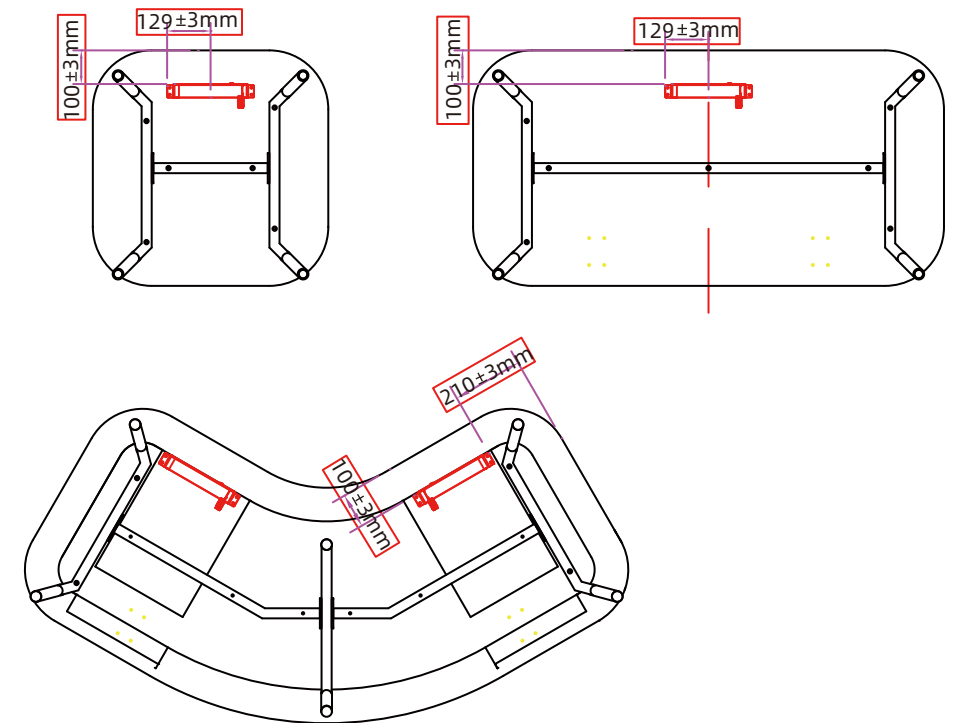

4x(M3*16)

Note: Center and front position

Step 2

Install three-pronged quick connecting power cord to hanging socket (2 power plugs)

Step 3

The installation is complete

Dimensions of single-person type:
 L*W*H: 700*700*865mm
 Seat height: 427mm

Dimensions of two-person type:
 L*W*H: 1400*700*865mm
 Seat height: 427mm

Dimensions of 120° type:
 L*W*H: 1800*935*865mm
 (Side depth: 700mm)
 Seat height: 427mm

Installation Instructions for Bloom Double Power Supply

4

8X(M3*16)

Near the side power supply center 400mm, front position;

Step 2

Install three-pronged quick connecting power cord to hanging socket (2 power plugs)

Step 3

Dimensions of single-person type:

L*W*H: 700*700*865mm

Seat height: 427mm

Dimensions of two-person type:

L*W*H: 1400*700*865mm

Seat height: 427mm

Dimensions of 120° type:

L*W*H: 1800*935*865mm

(Side depth: 700mm)

Seat height: 427mm