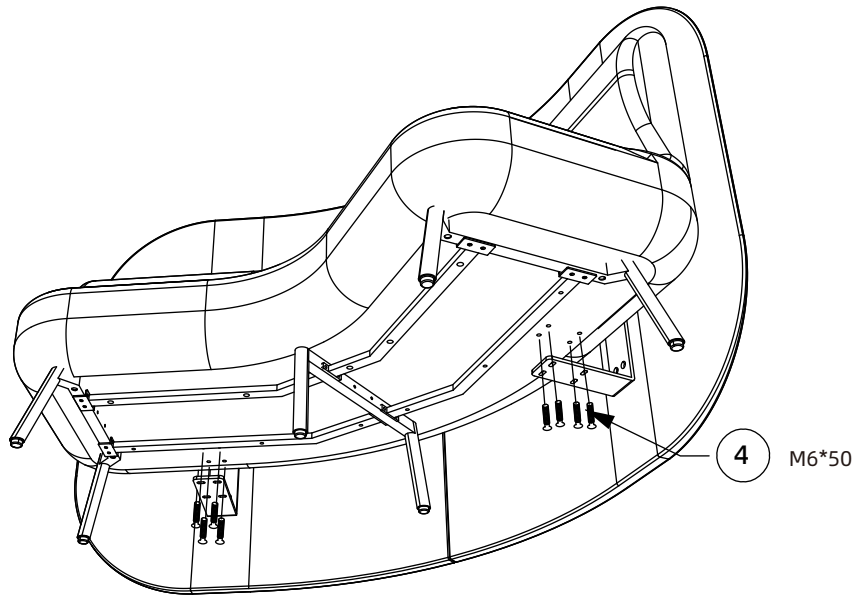

②

2x(Sofa fastener)

③

8x(M6*16)

④

8x(M6*50)

Step 1

Screen connection

After alignment from top to bottom, press the spring buckle, connect the left and right screens

Step 2

Connect screen and retaining plate

Connect the sofa fixtures and connectors to the screen;

Step 3

Install the retaining plate of sofa

Step 4

The installation is complete