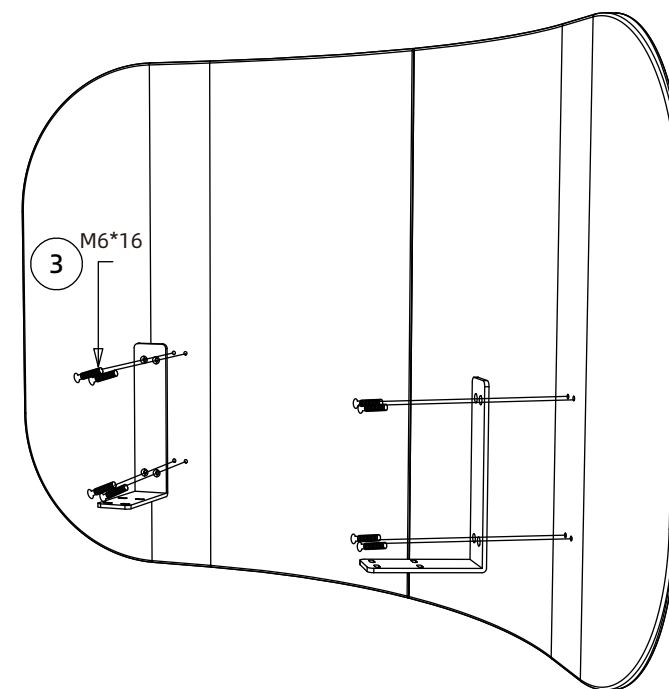

②

2x(Sofa fastener)

③

8x(M6*16)

④

8x(M6*50)

Step 1

Screen connection

After alignment from top to bottom, press the spring buckle, connect the left and right screens

Step 2

Connect screen and retaining plate

Connect the sofa fixtures and connectors to the screen;

Step 3

Install the retaining plate of sofa