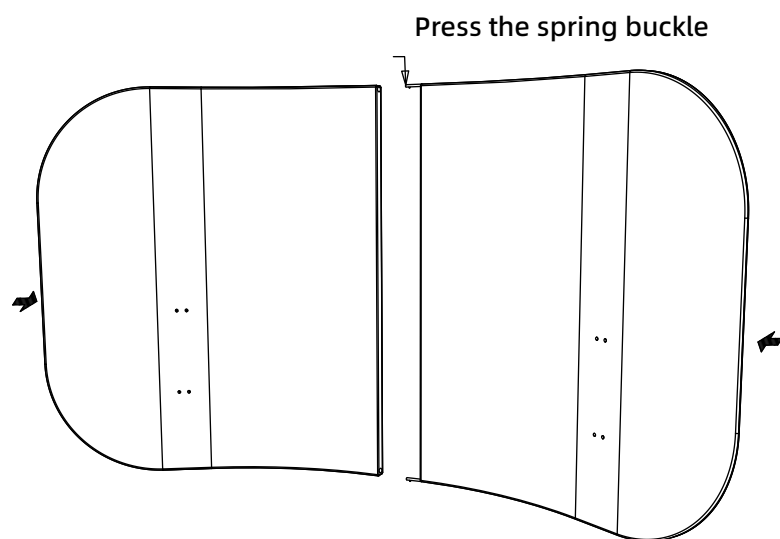

②

2x(Sofa fastener)

③

8x(M6*16)

④

8x(M6*50)

Step 1

Screen connection

After alignment from top to bottom, press the spring buckle, connect the left and right screens

Step 2

Connect screen and retaining plate

Connect the sofa fixtures and connectors to the screen;

Step 3

Install the retaining plate of sofa