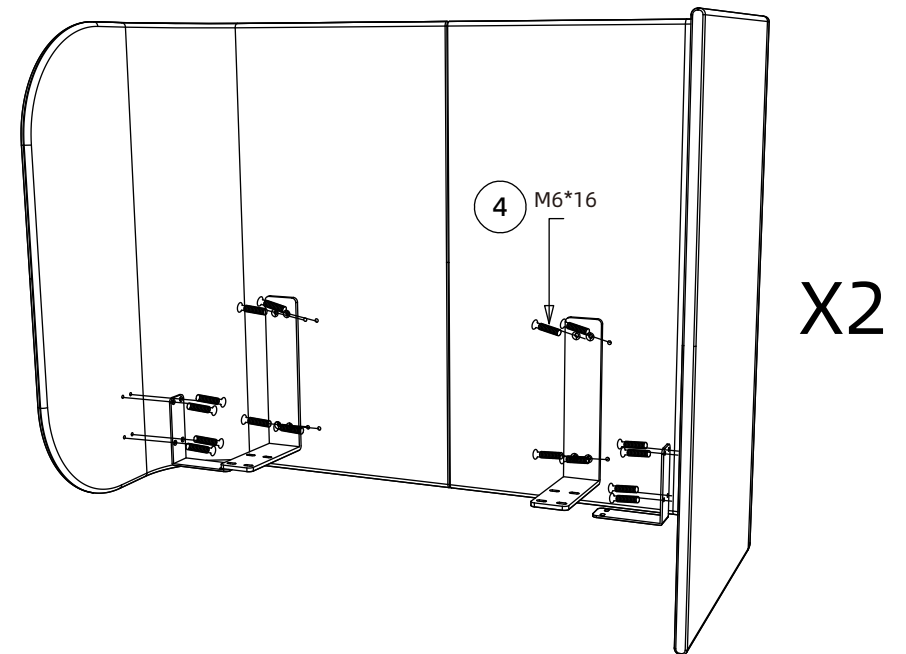

②

4X(Sofa fastener)

③

4X(Two-seat U-shape
screen's side connectors)

④

32X(M6*16)

⑤

24X(M6*50)

⑥

Rectangular
negotiating table

Step 1

Screen connection

After alignment from top to bottom, press the spring buckle, connect the left and right screens

Step 2

Connect screen and retaining plate

Connect the sofa fixtures and connectors to the screen;

Step 3

Install the retaining plate of sofa

X2

Step 4

The installation is complete

Step 5

Install the rectangular negotiating table

Step 6