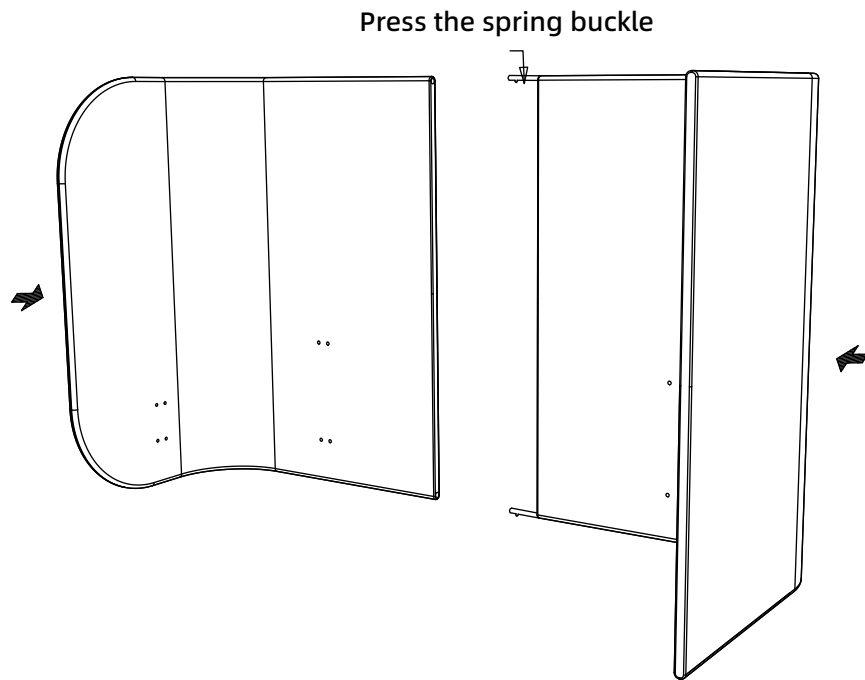

②

4X(Sofa fastener)

③

4X(Two-seat U-shape
screen's side connectors)

④

32X(M6*16)

⑤

24X(M6*50)

⑥

Rectangular
negotiating table

Step 1

Screen connection

After alignment from top to bottom, press the spring buckle, connect the left and right screens

Step 2

Connect screen and retaining plate

Connect the sofa fixtures and connectors to the screen;