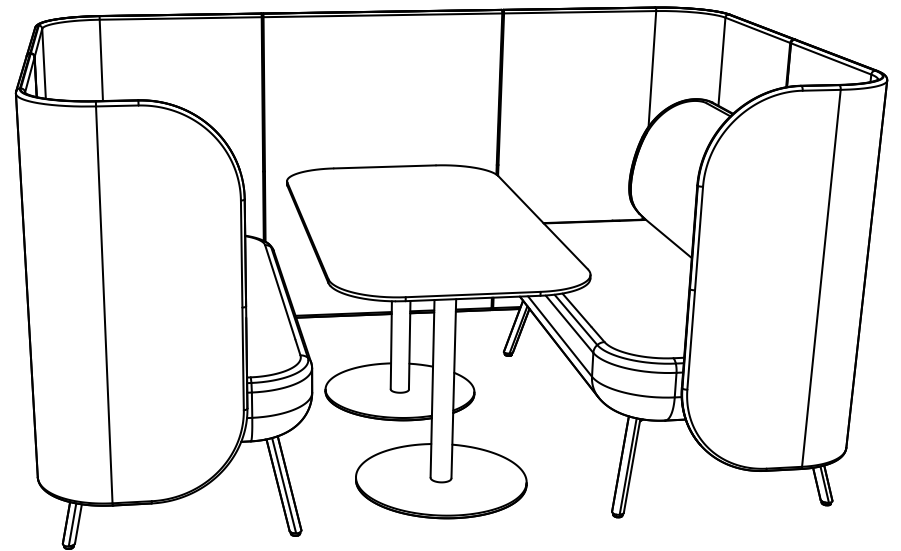

Bloom

Four-seat U-shaped screen

NOVAH[®]

NOVAH System Technology Co.,Ltd.
Tel: 400-115-1688
Web: www.novah.cc
Mail: int@novah.cc

NOVAH[®]

Product Parts List

①

Left screen & Right screen

②

4X(Sofa fastener)

③

4X(Two-seat U-shape
screen's side connectors)

④

32X(M6*16)

⑤

24X(M6*50)

⑥

Rectangular
negotiating table

Step 1

Screen connection

After alignment from top to bottom, press the spring buckle, connect the left and right screens

Step 2

Connect screen and retaining plate

Connect the sofa fixtures and connectors to the screen;