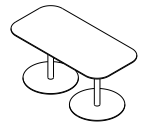

②

4X(Sofa fastener)

③

4X(Two-seat U-shape
screen's side connectors)

④

32X(M6*16)

⑤

24X(M6*50)

⑥

Rectangular
negotiating table

Step 1

Screen connection

After alignment from top to bottom, press the spring buckle, connect the left and right screens

Step 2

Connect screen and retaining plate

Connect the sofa fixtures and connectors to the screen;