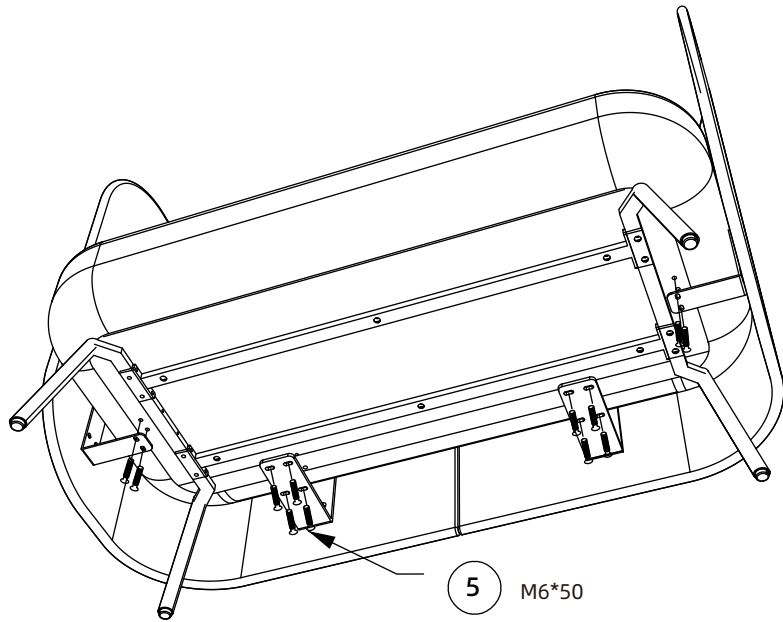

Step 3

Install the retaining plate of sofa