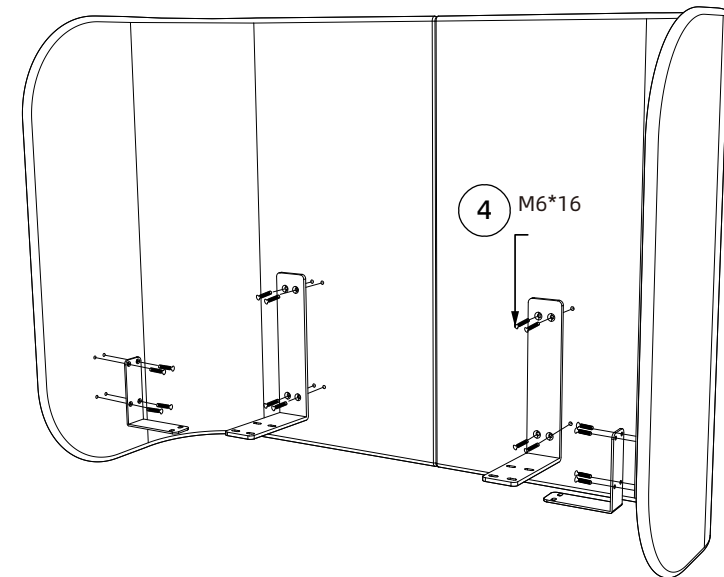

②

2X(Sofa fastener)

③

2X(Two-seat U-shaped screen's side connectors)

④

16X(M6*16)

⑤

12X(M6*50)

Step 1

Screen connection

After alignment from top to bottom, press the spring buckle, connect the left and right screens

Step 2

Connect screen and retaining plate

Connect the sofa fixtures and connectors to the screen;