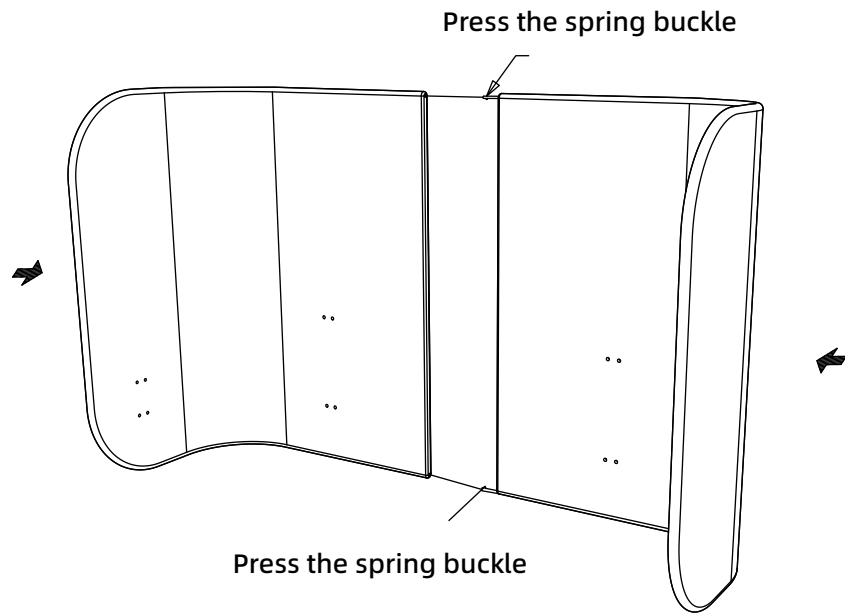

②

2X(Sofa fastener)

③

2X(Two-seat U-shaped screen's side connectors)

④

16X(M6*16)

⑤

12X(M6*50)

Step 1

Screen connection

After alignment from top to bottom, press the spring buckle, connect the left and right screens

Step 2

Connect screen and retaining plate

Connect the sofa fixtures and connectors to the screen;