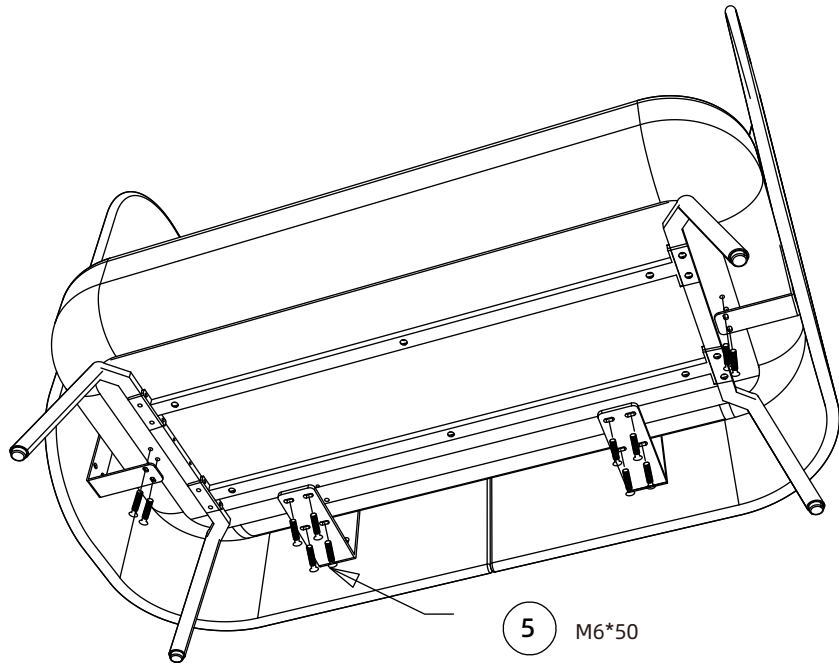

Step 3

Install the retaining plate of sofa