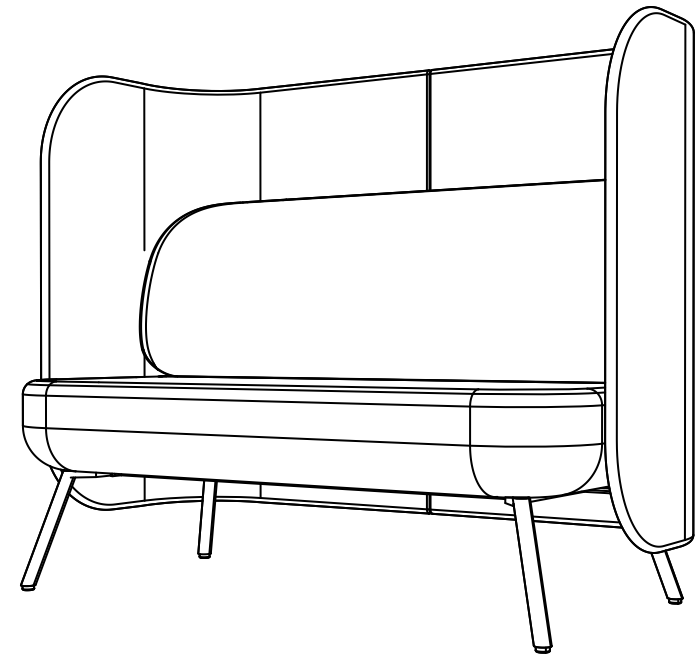

Bloom

Two-seat U-shaped screen

NOVAH[®]

NOVAH System Technology Co.,Ltd.
Tel: 400-115-1688
Web: www.novah.cc
Mail: int@novah.cc

NOVAH[®]

Product Parts List

①

Left screen & Right screen

②

2X(Sofa fastener)

③

2X(Two-seat U-shaped screen's side connectors)

④

16X(M6*16)

⑤

12X(M6*50)

Step 1

Screen connection

After alignment from top to bottom, press the spring buckle, connect the left and right screens

Step 2

Connect screen and retaining plate

Connect the sofa fixtures and connectors to the screen;