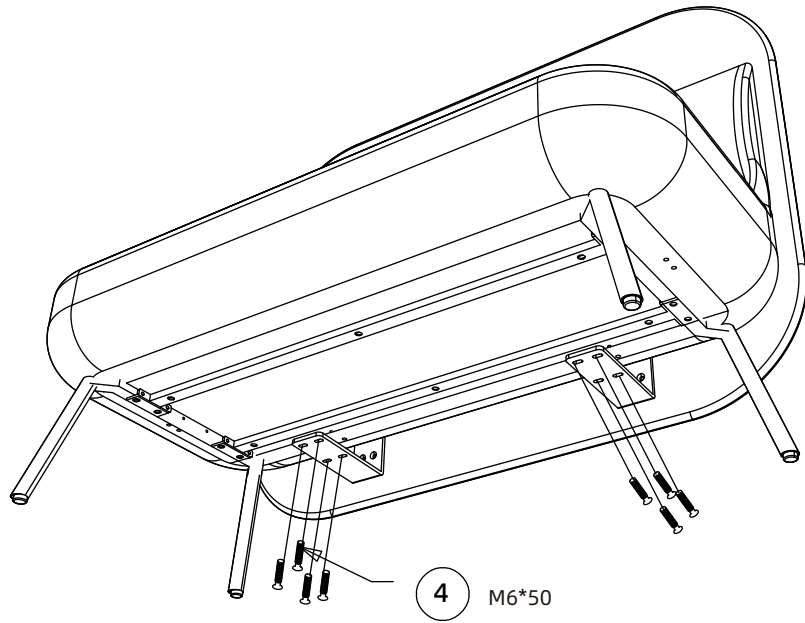

②

2X(Sofa fastener)

③

8X(M6*16)

④

8X(M6*50)

Step 1

Screen connection

After alignment from top to bottom, press the spring buckle, connect the left and right screens

Step 2

Connect screen and retaining plate

Use screws to connect sofa fixtures to the screen;

Step 3

Install the retaining plate of sofa