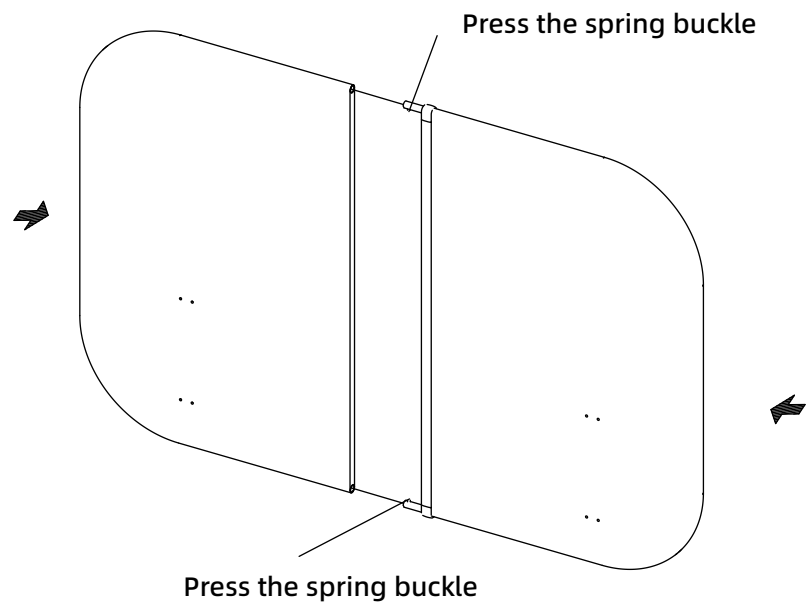

②

2X(Sofa fastener)

③

8X(M6*16)

④

8X(M6*50)

Step 1

Screen connection

After alignment from top to bottom, press the spring buckle, connect the left and right screens

Step 2

Connect screen and retaining plate

Use screws to connect sofa fixtures to the screen;

Step 3

Install the retaining plate of sofa