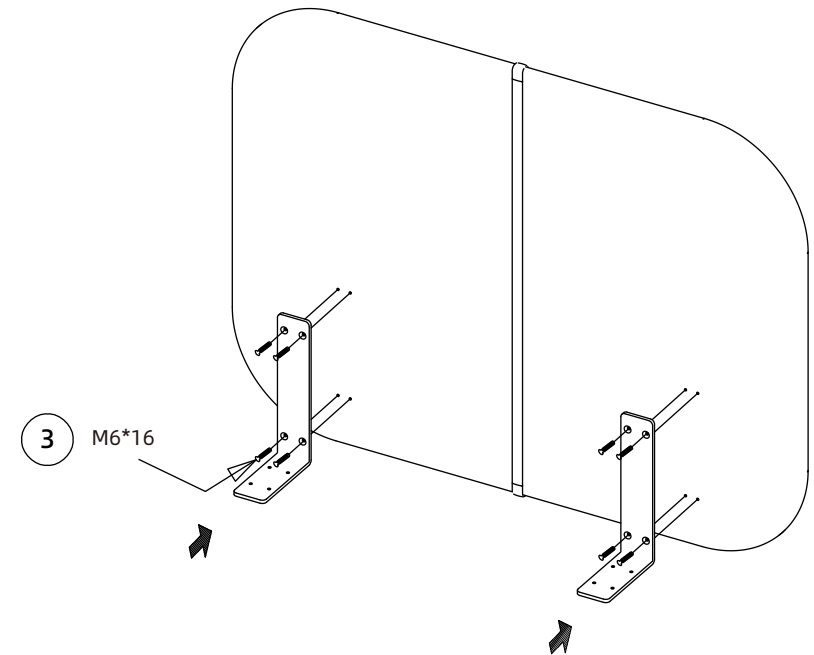

②

2X(Sofa fastener)

③

8X(M6*16)

④

8X(M6*50)

Step 1

Screen connection

After alignment from top to bottom, press the spring buckle, connect the left and right screens

Step 2

Connect screen and retaining plate

Use screws to connect sofa fixtures to the screen;

Step 3

Install the retaining plate of sofa