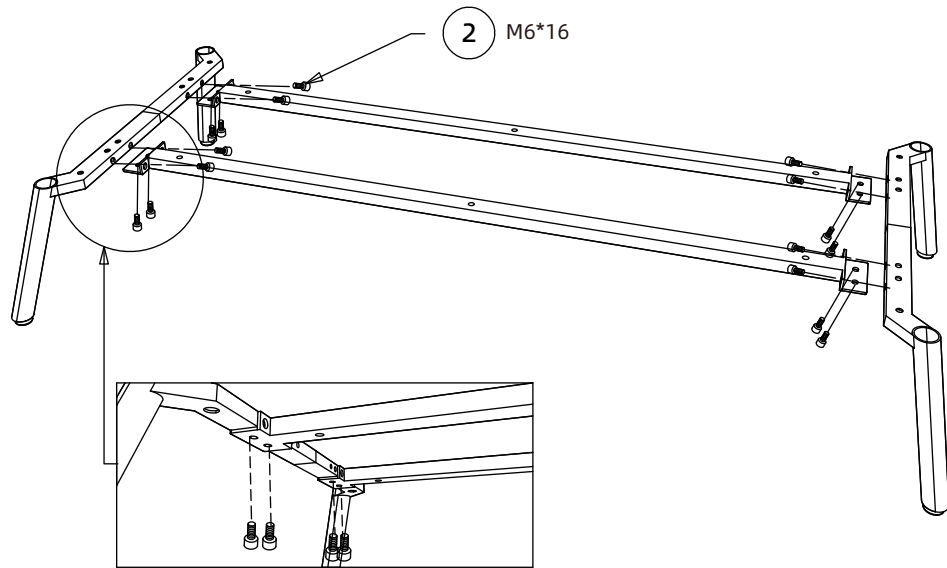

②

16x(M6*12)

③

2x(Two-seat beam)

④

2x(Sofa side legs)

Step 1

Install the support legs;
Install the left and right support legs on the crossbeam

Step 2

Connect the sofa to the support legs;
Install the underframe onto the base panel with self-tapping screws

Step 3

The installation is complete

Dimensions of two-person type:

L*W*H: 1400*700*865mm

Seat height: 427mm