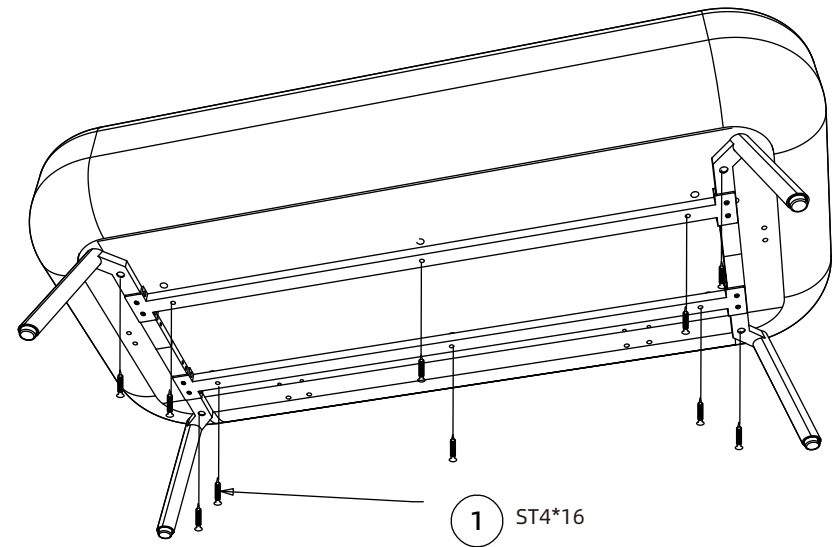

②

16x(M6*12)

③

2x(Two-seat beam)

④

2x(Sofa side legs)

Step 1

Install the support legs;
Install the left and right support legs on the crossbeam

Step 2

Connect the sofa to the support legs;
Install the underframe onto the base panel with self-tapping screws

Step 3

The installation is complete

Dimensions of two-person type:

L*W*H: 1400*700*865mm

Seat height: 427mm