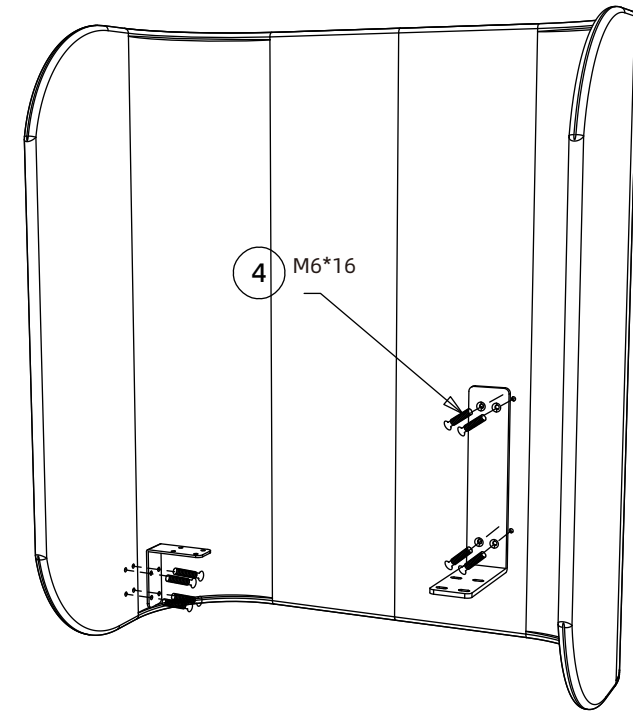

②

Sofa fastener

③

Two-seat U-shaped screen's side connectors

④

8x(M6*16)

⑤

6x(M6*50)

⑥

8x(ST4*30)

Step 1

Screen connection

After alignment from top to bottom, press the spring buckle, connect the left and right screens

Step 2

Connect screen and retaining plate

Connect the sofa fixtures and connectors to the screen;