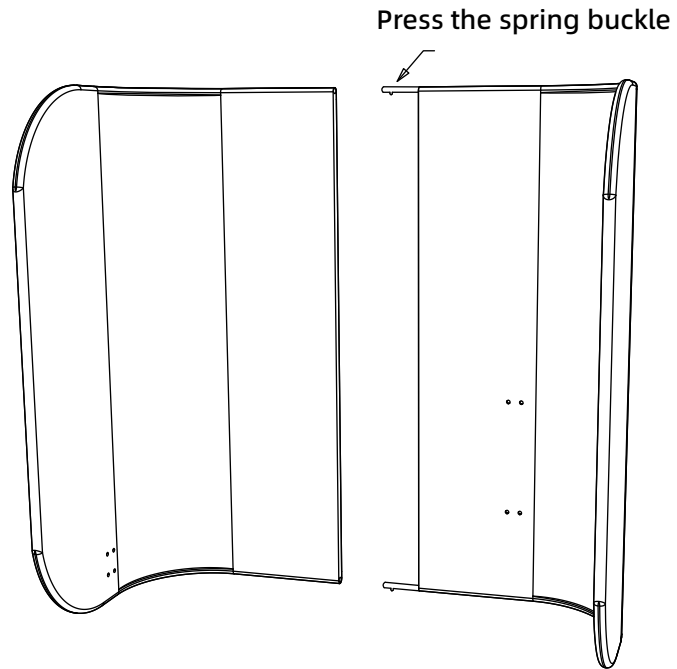

②

Sofa fastener

③

Two-seat U-shaped screen's side connectors

④

8x(M6*16)

⑤

6x(M6*50)

⑥

8x(ST4*30)

Step 1

Screen connection

After alignment from top to bottom, press the spring buckle, connect the left and right screens

Step 2

Connect screen and retaining plate

Connect the sofa fixtures and connectors to the screen;