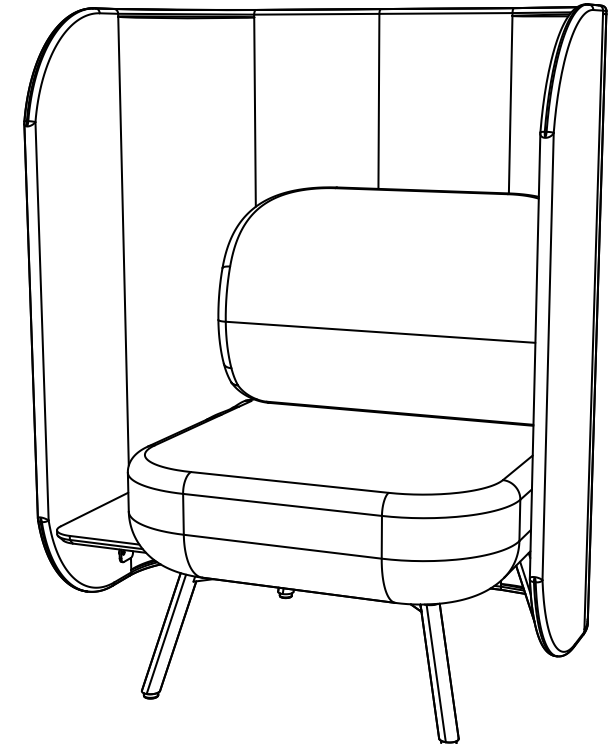

Bloom

Single U-shaped screen

NOVAH[®]

NOVAH System Technology Co.,Ltd.
Tel: 400-115-1688
Web: www.novah.cc
Mail: int@novah.cc

NOVAH[®]

Product Parts List

①

Left screen & Right screen

②

Sofa fastener

③

Two-seat U-shaped screen's side connectors

④

8x(M6*16)

⑤

6x(M6*50)

⑥

8x(ST4*30)

Step 1

Screen connection

After alignment from top to bottom, press the spring buckle, connect the left and right screens

Step 2

Connect screen and retaining plate

Connect the sofa fixtures and connectors to the screen;