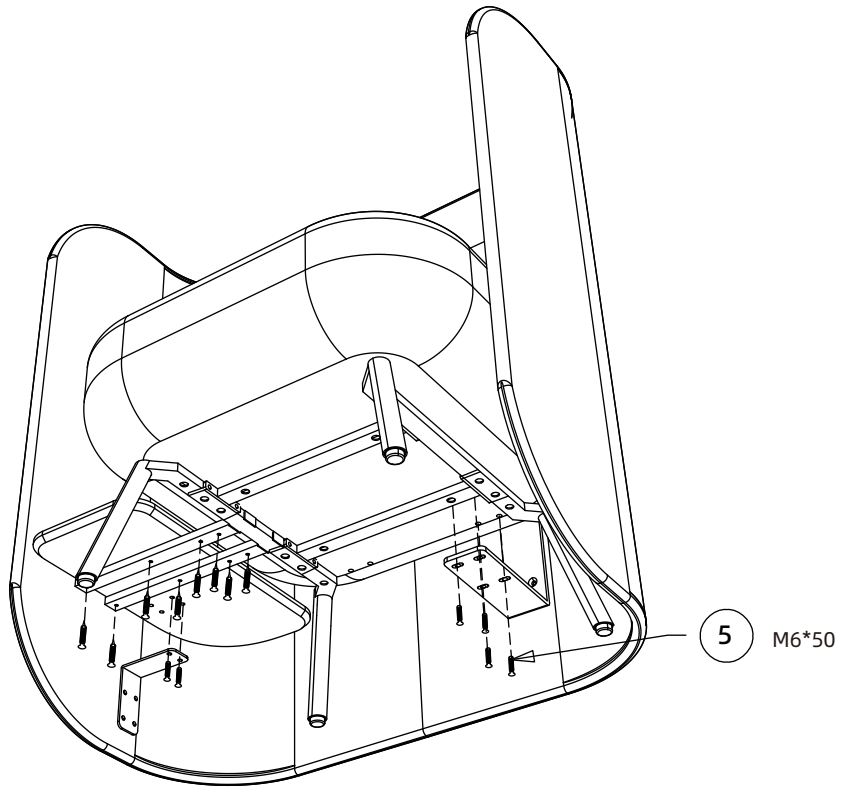

Step 3

Install the retaining plate of sofa