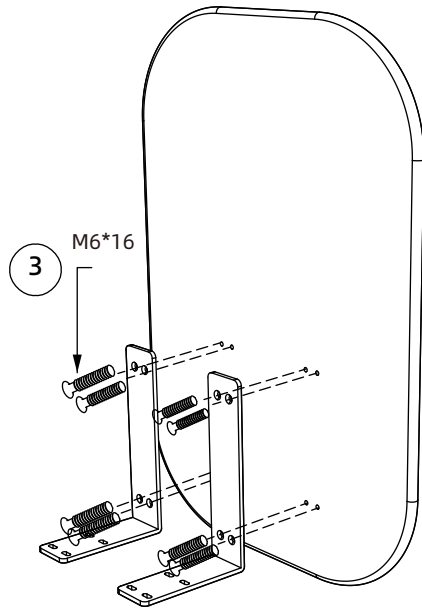

②

2X(Sofa fastener)

③

8X(M6*16)

④

8X(M6*50)

Step 1

Screen connection

Connect the sofa fixtures and connectors to the screen;

Step 2

Connect screen and retaining plate

Connect the beam, sides and side legs to the sofa using self-tapping screws;

Step 3

The installation is complete