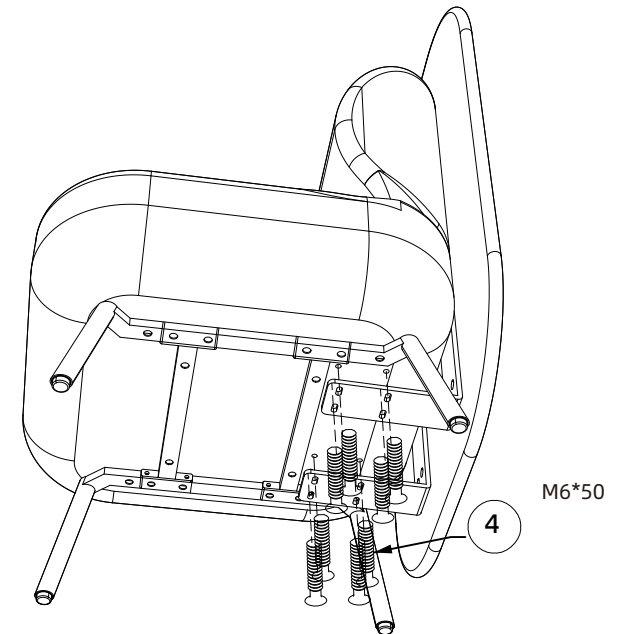

②

2X(Sofa fastener)

③

8X(M6*16)

④

8X(M6*50)

Step 1

Screen connection

Connect the sofa fixtures and connectors to the screen;

Step 2

Connect screen and retaining plate

Connect the beam, sides and side legs to the sofa using self-tapping screws;

Step 3

The installation is complete