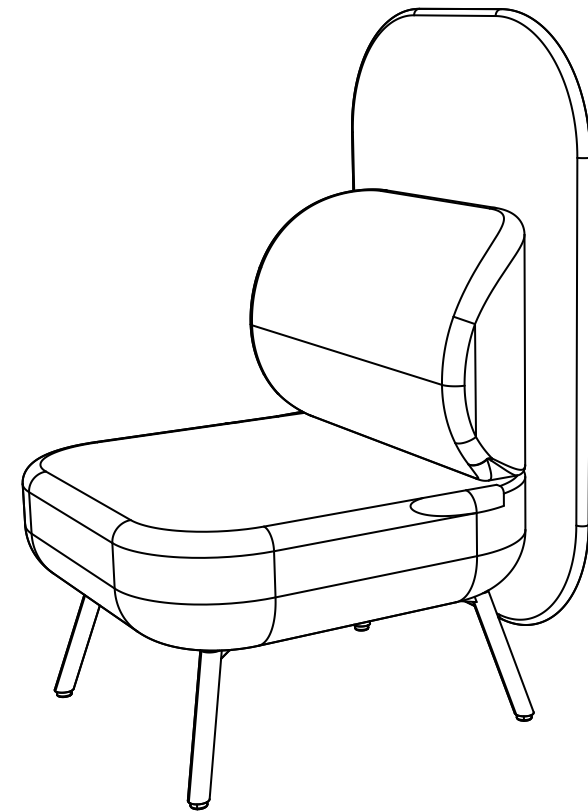

Bloom

Single-seat Screen

NOVAH[®]

NOVAH System Technology Co.,Ltd.
Tel: 400-115-1688
Web: www.novah.cc
Mail: int@novah.cc

NOVAH[®]

Product Parts List

①

Screen

②

2X(Sofa fastener)

③

8X(M6*16)

④

8X(M6*50)

Step 1

Screen connection

Connect the sofa fixtures and connectors to the screen;

Step 2

Connect screen and retaining plate

Connect the beam, sides and side legs to the sofa using self-tapping screws;

Step 3

The installation is complete