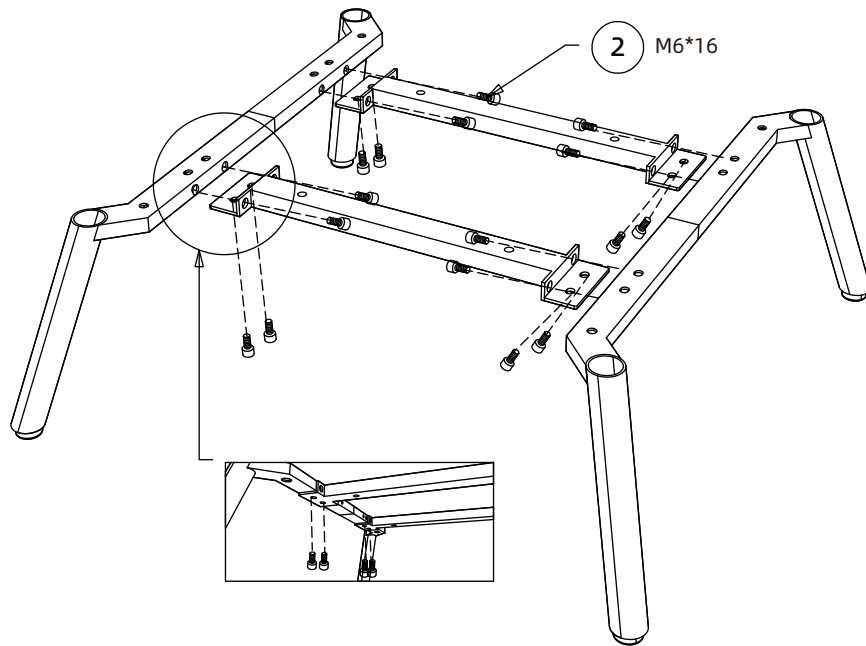

②

16x(M6*12)

③

2x(单人位-横梁)

④

2x(沙发边脚)

Step 1

Install the support legs;
Install the left and right support legs on the crossbeam

Step 2

Connect the sofa to the support legs;
Install the underframe onto the base panel with self-tapping screws

Step 3

The installation is complete

Dimensions of single-person type:

L*W*H: 700*700*865mm

Seat height: 427mm