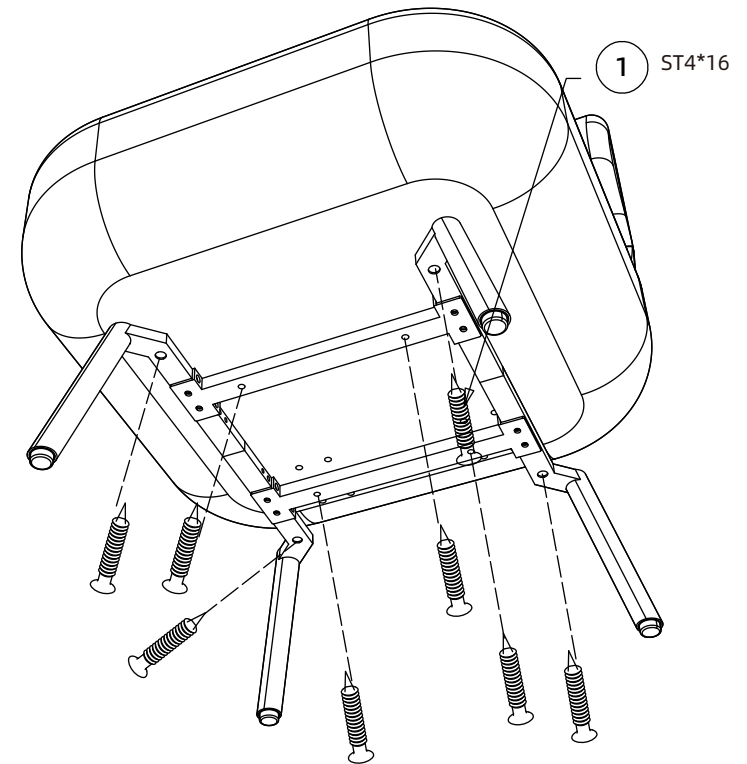

②

16x(M6*12)

③

2x(单人位-横梁)

④

2x(沙发边脚)

Step 1

Install the support legs;
Install the left and right support legs on the crossbeam

Step 2

Connect the sofa to the support legs;
Install the underframe onto the base panel with self-tapping screws

Step 3

The installation is complete

Dimensions of single-person type:

L*W*H: 700*700*865mm

Seat height: 427mm